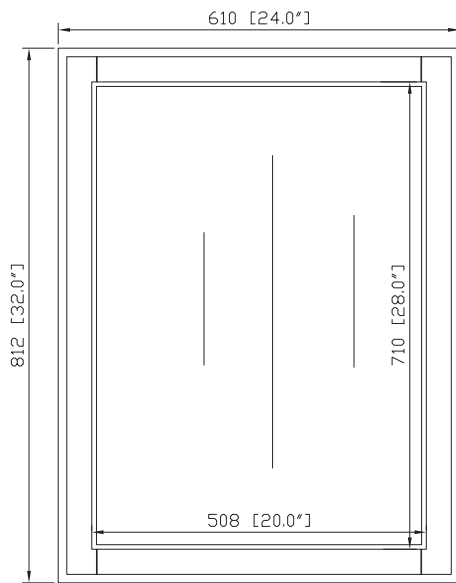

### Nominal Dimension

- 24W x 1.5D x 32H (inches)

### Product Diagrams

Front

Back

Side

Top