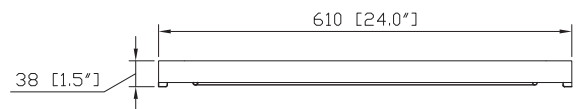

### Nominal Dimension

- 24W x 1.5D x 32H (inches)

### Product Diagrams

Front

Back

Side

Top