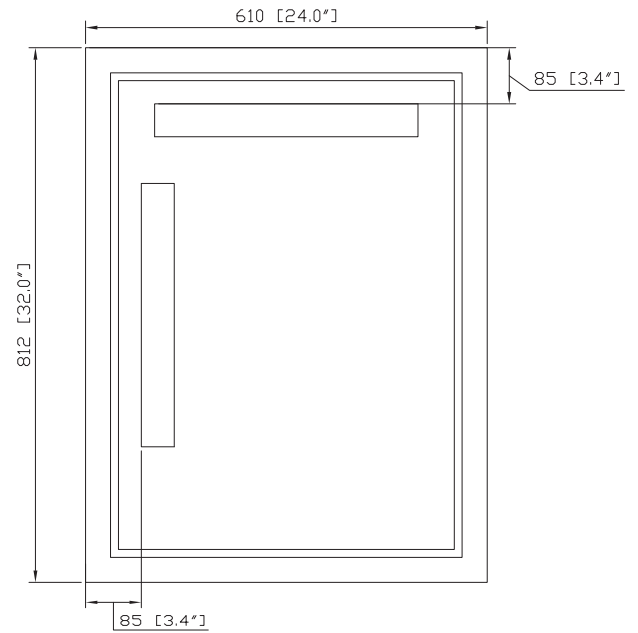

### Nominal Dimension

- 24W x 1.5D x 32H (inches)

### Product Diagrams

Front

Back

Side

Top