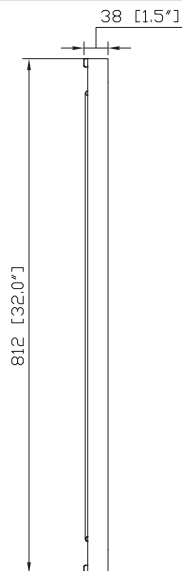

### Features

- Durable poplar wood frame
- Beveled-edge mirror
- Mirror hangs vertically and horizontally
- Wall cleat for easy hanging and leveling

### Nominal Dimension

- 24W x 1.5D x 32H (inches)

### Related Items

Vanity	MADISON-TO	MADISON-LE	MADISON-WT
--------	------------	------------	------------

### Product Diagrams

Front

Back

Side

Top