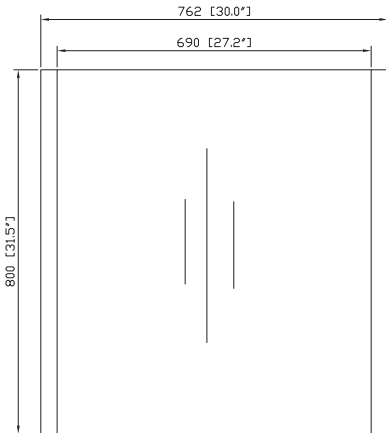

LOFT-M30-DW

Features

- Durable poplar wood frame
- Non beveled-edge mirror
- Mirror hangs vertically
- Wall cleat for easy hanging and leveling

Colors / Finishes

- Dark Walnut

Nominal Dimension

- 30W x 1.2D x 31.5H (inches)

Components

Vanity	LOFT-V30-DW	LOFT-V36-DW	LOFT-V48-DW
--------	-------------	-------------	-------------

Product Diagrams

Front

Back

Side

Top