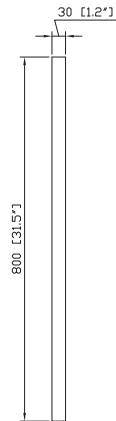

LOFT-M30-DW

Features

- Durable poplar wood frame
- Non beveled-edge mirror
- Mirror hangs vertically
- Wall cleat for easy hanging and leveling

Colors / Finishes

- Dark Walnut

Nominal Dimension

- 30W x 1.2D x 31.5H (inches)

Components

Vanity	LOFT-V30-DW	LOFT-V36-DW	LOFT-V48-DW
--------	-------------	-------------	-------------

Product Diagrams

Front

Back

Side

Top