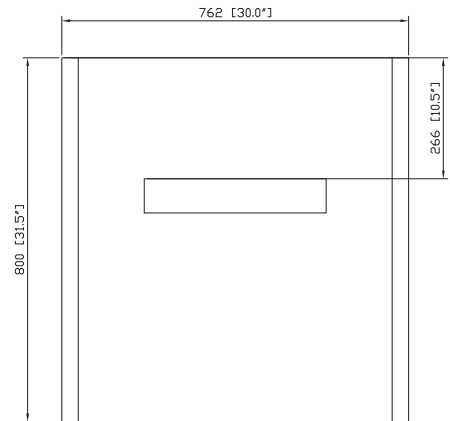

LOFT-M30-DW

Features

- Durable poplar wood frame
- Non beveled-edge mirror
- Mirror hangs vertically
- Wall cleat for easy hanging and leveling

Colors / Finishes

- Dark Walnut

Nominal Dimension

- 30W x 1.2D x 31.5H (inches)

Components

Vanity	LOFT-V30-DW	LOFT-V36-DW	LOFT-V48-DW
--------	-------------	-------------	-------------

Product Diagrams

Front

Back

Side

Top