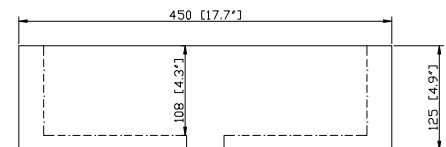

Avanity

GVE450SQ

Features

- Tempered glass
- Multiple polished layers
- Round shape

Nominal Dimension

- 17.7W x 17.7D x 4.9H inches
- 450 x 450 x 125 mm

Components

Drain	GV-DRAIN-CP	GV-DRAIN-BN
Vanity	PRADO-V22-DW	

Colors / Finishes

Clear

Product Diagrams

Top

Front