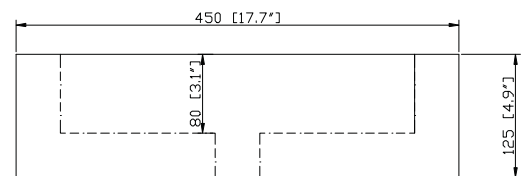

Avanity

GVE450RD

Features

- Tempered glass
- Multiple polished layers
- Round shape

Colors / Finishes

Clear

Nominal Dimension

- 17.7W x 17.7D x 4.9H inches
- 450 x 450 x 125 mm

Components

Drain	GV-DRAIN-CP	GV-DRAIN-BN
Vanity	PRADO-V22-DW	

Product Diagrams

Front