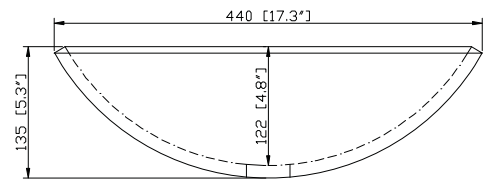

Avanity

GVE450GE

Features

- Tempered glass
- Metallic paint at back
- Round shape

Colors / Finishes

GE - Golden Ebony (gold / brown)

Nominal Dimension

- 17.3W x 17.3D x 5.3H inches
- 440 x 440 x 135 mm

Components

Drain	GV-DRAIN-CP	GV-DRAIN-BN		
Vanity	LEGACY-V40-BU	MILANO-V30-BK	NAPA-V24-DC	PRADO-V22-DW

Product Diagrams

Top

Front