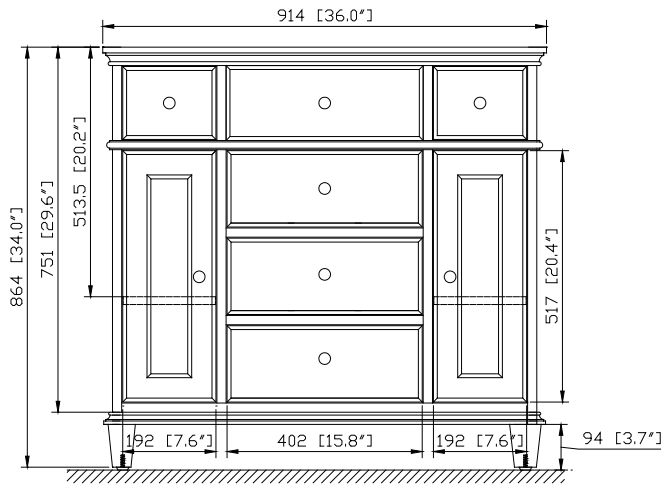

Back

Product Diagrams

Front