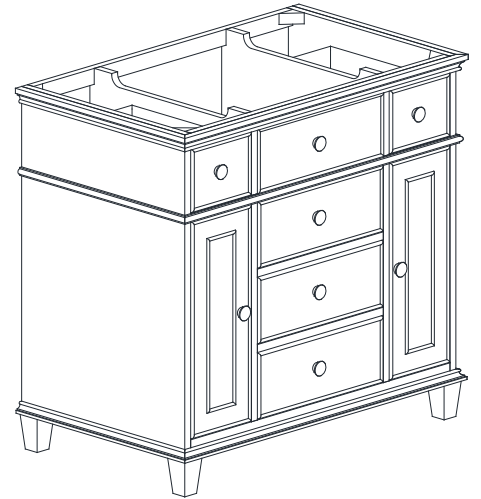

## Features

- Solid poplar wood frame, Birch veneer MDF
- 2 soft-close doors
- 5 soft-close drawers, 2 interior shelves
- Brushed nickel finished hardware
- Adjustable height levelers

## Nominal Dimension

- 36W x 21.5D x 34H inches

## Components

Mirror	WINDSOR -M30-WA	WINDSOR -M34-WA
	WINDSOR -M30-WT	WINDSOR -M34-WT
Vanity Top	WINDSOR-SUT37GB	
Sink	CUM18WT	CUM18LN