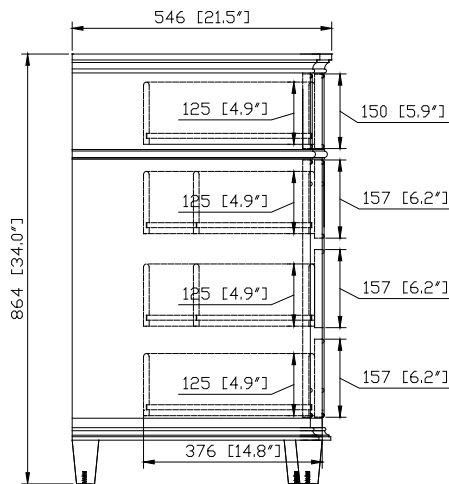

## Nominal Dimension

- 36W x 21.5D x 34H inches

## Components

Mirror	WINDSOR -M30-WA	WINDSOR -M34-WA
	WINDSOR -M30-WT	WINDSOR -M34-WT
Vanity Top	WINDSOR-SUT37GB	
Sink	CUM18WT	CUM18LN

## Product Diagrams

Front

Back

Side

Top