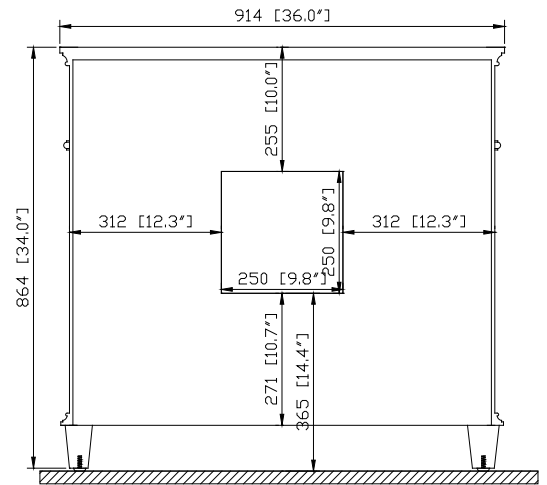

Avanity

WINDSOR -V36-WA/WINDSOR -V36-WT

Features

- Solid poplar wood frame, Birch veneer MDF
- 2 soft-close doors
- 5 soft-close drawers, 2 interior shelves
- Brushed nickel finished hardware
- Adjustable height levelers

Colors / Finishes

- •Walnut
- •White

Nominal Dimension

- 36W x 21.5D x 34H inches

Components

Mirror	WINDSOR -M30-WA	WINDSOR -M34-WA
	WINDSOR -M30-WT	WINDSOR -M34-WT
Vanity Top	WINDSOR-SUT37GB	
Sink	CUM18WT	CUM18LN

Product Diagrams

Back

Side

Top