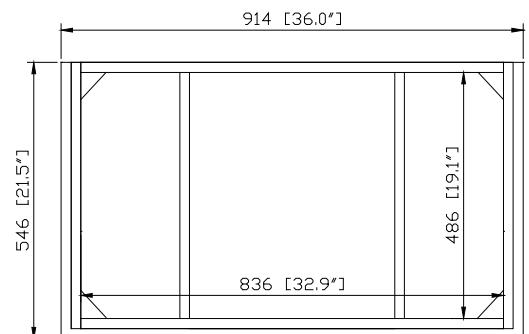

## Nominal Dimension

- 36W x 21.5D x 34H inches

## Product Diagrams

Front

Back

Side

Top