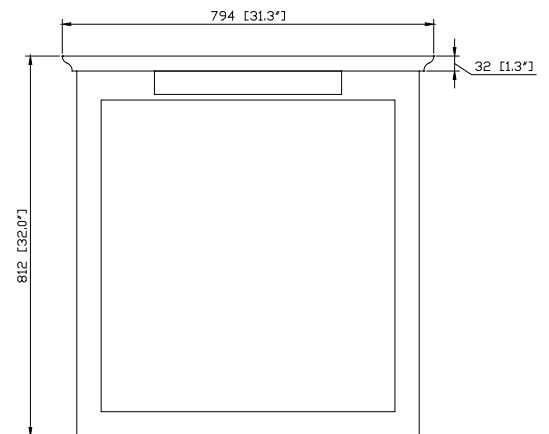

TROPICA-M30-AB/TROPICA-M30-AW

Features

- Durable poplar wood frame
- Beveled-edge mirror
- Mirror hangs vertically
- Wall cleat for easy hanging and leveling

Colors / Finishes

- Antique Brown
- Antique White

Nominal Dimension

- 31.3W x 2.3D x 32H (inches)

Components

Vanity	TROPICA-V30-AB	TROPICA-V30-AW

Product Diagrams

Front

Back

Side