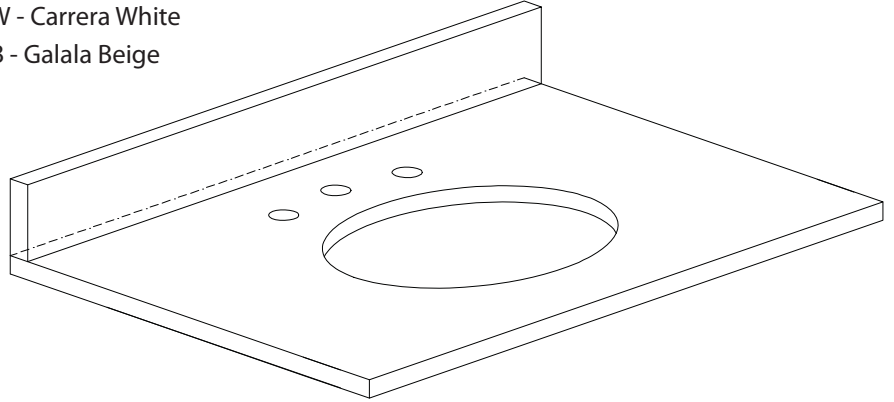

Colors / Finishes

- BK - Black
- CW - Carrera White
- GB - Galala Beige