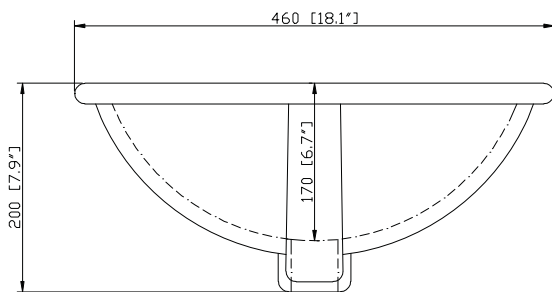

Colors / Finishes

- Antique Brown
- Antique White

Nominal Dimension

- 24W x 21D x 34H (inches)

Components

| | | | |
|------------|----------------|----------------|---------|
| Mirror | TROPICA-M24-AB | TROPICA-M24-AW | |
| Vanity Top | SUT25BK | SUT25CW | SUT25GB |
| Sink | CUM18WT | CUM18LN | |

- BK - Natural black granite
- CW - Natural Carrera White marble
- GB - Natural Galala Beige marble

Colors / Finishes

- BK - Black
- CW - Carrera White
- GB - Galala Beige

Nominal Dimension

- 21.5W x 0.7D x 3.9H inches
- 546x 18 x 100mm

Nominal Dimension

- 18.1W x 15D x 7.9H inches
- 458 x 380 x 200 mm

Components

| | | | | | | | |
|-------------------|-------------|-------------|---------|---------|---------|---------|---------|
| Drain | VC-DRAIN-CP | VC-DRAIN-BN | | | | | |
| Vanity Top | SUT25BK | SUT25CW | SUT25GB | SUT31BK | SUT31CW | SUT31GB | SUT37BK |
| | SUT37GB | SUT49BK | SUT49CW | SUT49GB | SUT37CW | SUT61BK | SUT61CW |
| | SUT61GB | SUT73BK | SUT73CW | SUT73GB | | | |

Product Diagrams

Front

Side