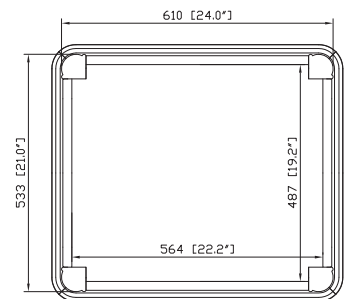

Colors / Finishes

- Antique Brown
- Antique White

Nominal Dimension

- 24W x 21D x 34H (inches)

Components

| | | | |
|------------|----------------|----------------|---------|
| Mirror | TROPICA-M24-AB | TROPICA-M24-AW | |
| Vanity Top | SUT25BK | SUT25CW | SUT25GB |
| Sink | CUM18WT | CUM18LN | |

Product Diagrams

Front

Back

Side

Top

For customer support please call 626 404 7678 weekdays 9:00 to 6:00 PST

SUT25BK-SS / SUT25CW-SS / SUT25GB-SS

Features

- BK - Natural black granite
- CW - Natural Carrera White marble
- GB - Natural Galala Beige marble

Colors / Finishes

- BK - Black
- CW - Carrera White
- GB - Galala Beige

Nominal Dimension

- 21.5W x 0.7D x 3.9H inches
- 546x 18 x 100mm

Nominal Dimension

- 18.1W x 15D x 7.9H inches
- 458 x 380 x 200 mm

Components

| | | | | | | | |
|-------------------|-------------|-------------|---------|---------|---------|---------|---------|
| Drain | VC-DRAIN-CP | VC-DRAIN-BN | | | | | |
| Vanity Top | SUT25BK | SUT25CW | SUT25GB | SUT31BK | SUT31CW | SUT31GB | SUT37BK |
| | SUT37GB | SUT49BK | SUT49CW | SUT49GB | SUT37CW | SUT61BK | SUT61CW |
| | SUT61GB | SUT73BK | SUT73CW | SUT73GB | | | |