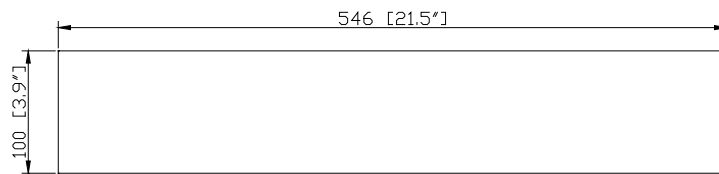

Product Diagrams