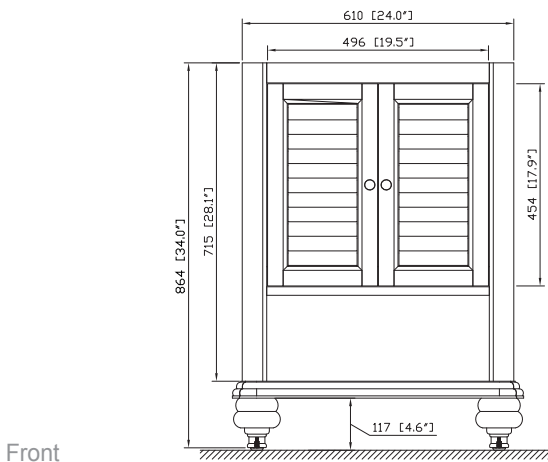

Product Diagrams

Front