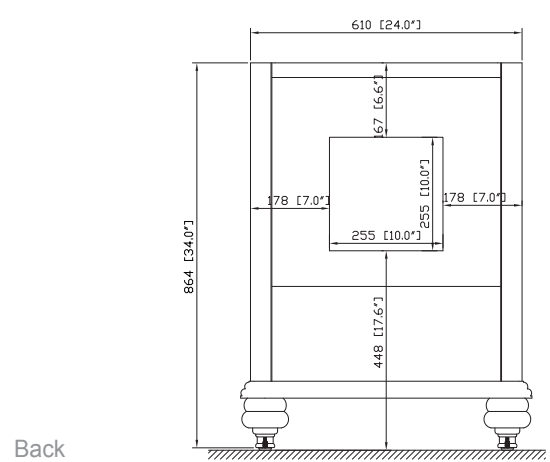

Avanity

TROPICA-V24-AB/TROPICA-V24-AW

Features

- Solid poplar frame and cherry veneer MDF
- Distressed wood finish
- 2 soft-close doors
- Open shelf
- Brushed nickel finished hardware
- Adjustable height levelers
- Under counter application

Colors / Finishes

- Antique Brown
- Antique White

Nominal Dimension

- 24W x 21D x 34H (inches)

Components

Mirror	TROPICA-M24-AB	TROPICA-M24-AW	
Vanity Top	SUT25BK	SUT25CW	SUT25GB
Sink	CUM18WT	CUM18LN	

Product Diagrams

Back

Top

For customer support please call 626 404 7678 weekdays 9:00 to 6:00 PST