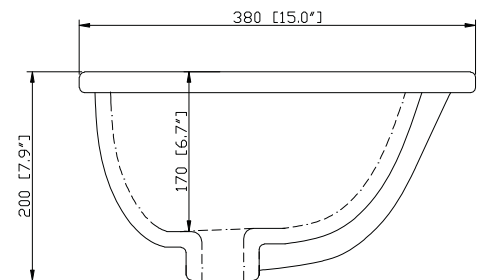

- BK - Natural black granite
- CW - Natural Carrera White marble
- GB - Natural Galala Beige marble

Colors / Finishes

- BK - Black
- CW - Carrera White
- GB - Galala Beige

Nominal Dimension

- 21.5W x 0.7D x 3.9H inches
- 546x 18 x 100mm

Nominal Dimension

- 18.1W x 15D x 7.9H inches
- 458 x 380 x 200 mm

Components

| | | | | | | | |
|-------------------|-------------|-------------|---------|---------|---------|---------|---------|
| Drain | VC-DRAIN-CP | VC-DRAIN-BN | | | | | |
| Vanity Top | SUT25BK | SUT25CW | SUT25GB | SUT31BK | SUT31CW | SUT31GB | SUT37BK |
| | SUT37GB | SUT49BK | SUT49CW | SUT49GB | SUT37CW | SUT61BK | SUT61CW |
| | SUT61GB | SUT73BK | SUT73CW | SUT73GB | | | |

Product Diagrams

Front

Side