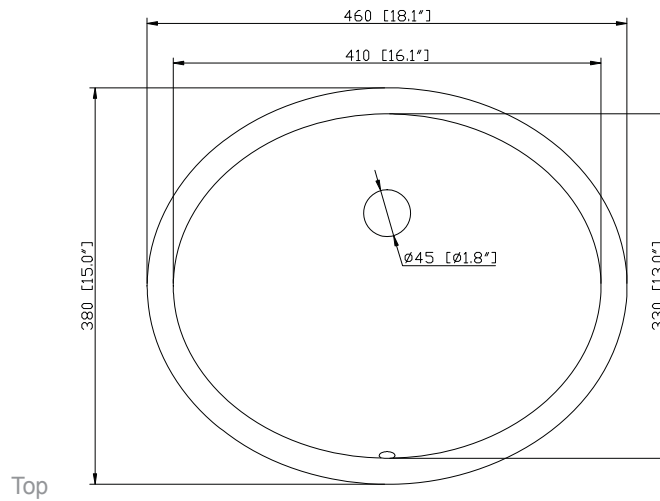

Colors / Finishes

- Antique Brown
- Antique White

Nominal Dimension

- 24W x 21D x 34H (inches)

Components

| | | | |
|------------|----------------|----------------|---------|
| Mirror | TROPICA-M24-AB | TROPICA-M24-AW | |
| Vanity Top | SUT25BK | SUT25CW | SUT25GB |
| Sink | CUM18WT | CUM18LN | |

- BK - Natural black granite
- CW - Natural Carrera White marble
- GB - Natural Galala Beige marble

Colors / Finishes

- BK - Black
- CW - Carrera White
- GB - Galala Beige

Nominal Dimension

- 21.5W x 0.7D x 3.9H inches
- 546x 18 x 100mm

Nominal Dimension

- 18.1W x 15D x 7.9H inches
- 458 x 380 x 200 mm

Components

| | | | | | | | |
|-------------------|-------------|-------------|---------|---------|---------|---------|---------|
| Drain | VC-DRAIN-CP | VC-DRAIN-BN | | | | | |
| Vanity Top | SUT25BK | SUT25CW | SUT25GB | SUT31BK | SUT31CW | SUT31GB | SUT37BK |
| | SUT37GB | SUT49BK | SUT49CW | SUT49GB | SUT37CW | SUT61BK | SUT61CW |
| | SUT61GB | SUT73BK | SUT73CW | SUT73GB | | | |

Product Diagrams

Front

Side