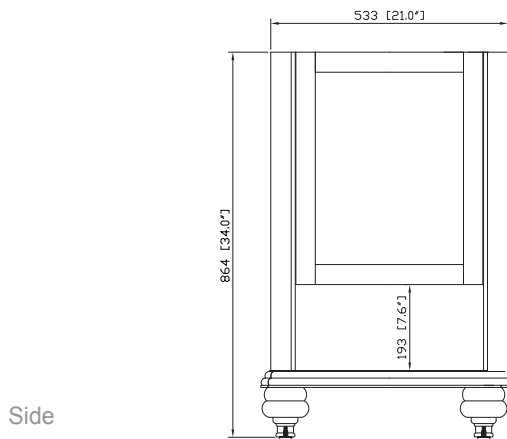

Avanity

TROPICA-V24-AB/TROPICA-V24-AW

Features

- Solid poplar frame and cherry veneer MDF
- Distressed wood finish
- 2 soft-close doors
- Open shelf
- Brushed nickel finished hardware
- Adjustable height levelers
- Under counter application

Colors / Finishes

- Antique Brown
- Antique White

Nominal Dimension

- 24W x 21D x 34H (inches)

Components

Mirror	TROPICA-M24-AB	TROPICA-M24-AW	
Vanity Top	SUT25BK	SUT25CW	SUT25GB
Sink	CUM18WT	CUM18LN	

Product Diagrams

Side

Top

For customer support please call 626 404 7678 weekdays 9:00 to 6:00 PST