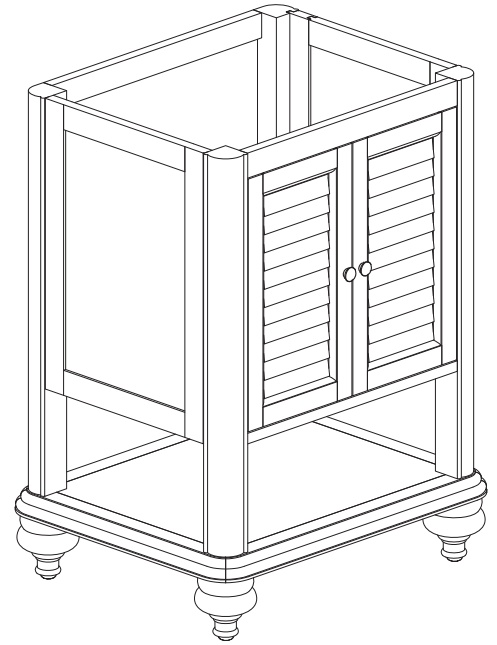

Avanity

TROPICA-V24-AB/TROPICA-V24-AW

Features

- Solid poplar frame and cherry veneer MDF
- Distressed wood finish
- 2 soft-close doors
- Open shelf
- Brushed nickel finished hardware
- Adjustable height levelers
- Under counter application

Colors / Finishes

- Antique Brown
- Antique White

Nominal Dimension

- 24W x 21D x 34H (inches)

Components

| | | | |
|------------|----------------|----------------|---------|
| Mirror | TROPICA-M24-AB | TROPICA-M24-AW | |
| Vanity Top | SUT25BK | SUT25CW | SUT25GB |
| Sink | CUM18WT | CUM18LN | |

- BK - Natural black granite
- CW - Natural Carrera White marble
- GB - Natural Galala Beige marble

Colors / Finishes

- BK - Black
- CW - Carrera White
- GB - Galala Beige

Nominal Dimension

- 21.5W x 0.7D x 3.9H inches
- 546x 18 x 100mm

Nominal Dimension

- 18.1W x 15D x 7.9H inches
- 458 x 380 x 200 mm

Components

| | | | | | | | |
|-------------------|-------------|-------------|---------|---------|---------|---------|---------|
| Drain | VC-DRAIN-CP | VC-DRAIN-BN | | | | | |
| Vanity Top | SUT25BK | SUT25CW | SUT25GB | SUT31BK | SUT31CW | SUT31GB | SUT37BK |
| | SUT37GB | SUT49BK | SUT49CW | SUT49GB | SUT37CW | SUT61BK | SUT61CW |
| | SUT61GB | SUT73BK | SUT73CW | SUT73GB | | | |