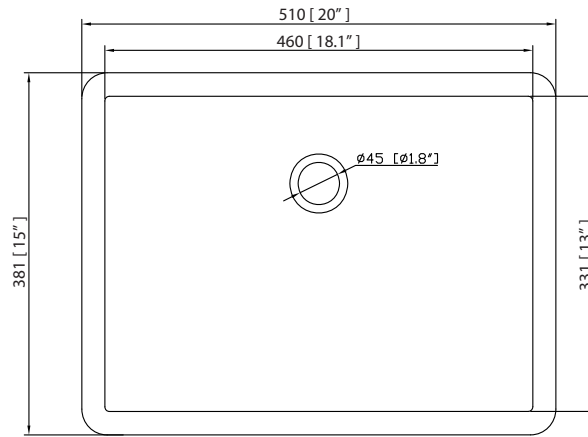

Product Diagrams

Top