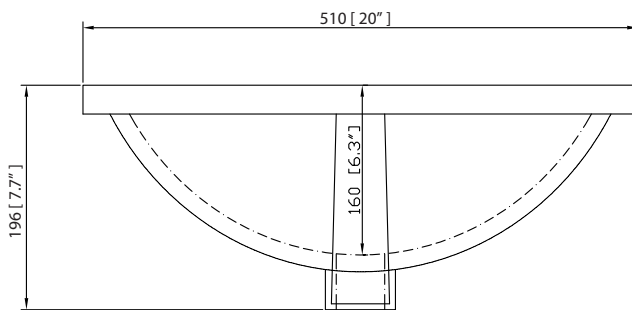

Avanity

CUM20WT-R

Features

- Vitreous China
- Undermount application

Colors / Finishes

- White

Nominal Dimension

- 20W x 15D x 7.7H inches
- 510 x 381 x 196mm

Components

Drain	VC-DRAIN-CP	VC-DRAIN-BN

Product Diagrams

Front