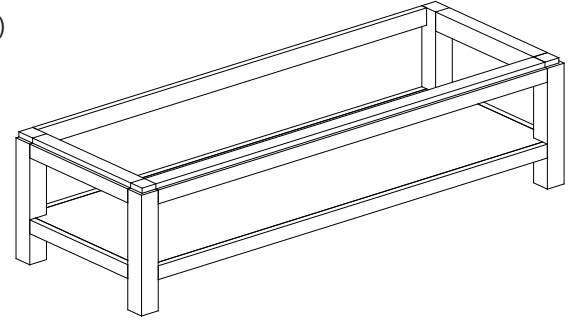

## Nominal Dimension

- 60W x 21.5D x 19.7H (inches)

### Features

- Solid poplar frame and birch veneer plywood
- Adjustable height levelers

### Nominal Dimension

- 60x 20.8D x 14.3H (inches)