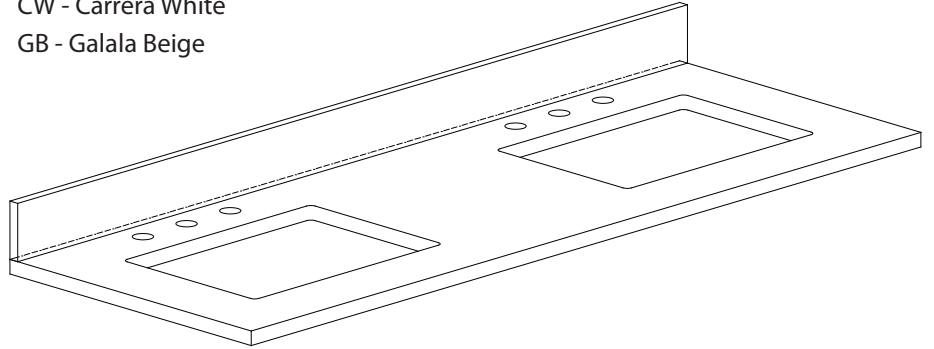

Colors / Finishes

- BK - Black
- CW - Carrera White
- GB - Galala Beige