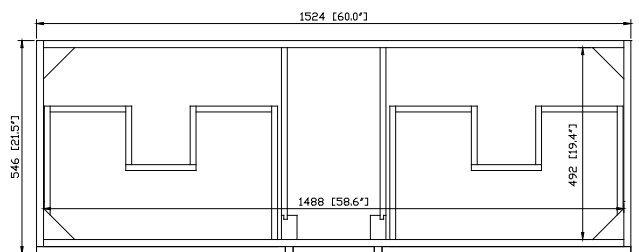

Top

For customer support please call 866 522 5578 weekdays 9:00 to 6:00 PST