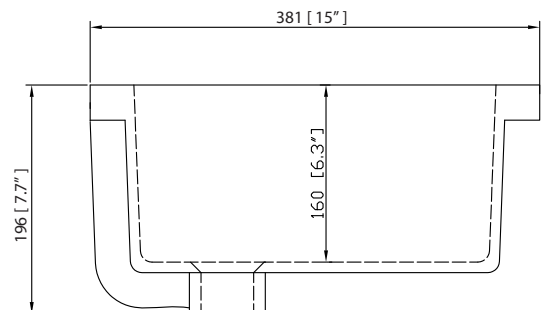

### Nominal Dimension

- 60x 20.8D x 14.3H (inches)

## Nominal Dimension

- 61W x 22D x 1H inches
- 1550 x 560 x 25 mm

### Nominal Dimension

- 20W x 15D x 7.7H inches
- 510 x 381 x 196mm

### Product Diagrams

Top

Front

Side