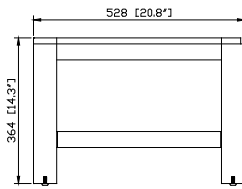

Avanity

TRIBECA-V60-CG

Features

- Solid poplar frame and birch veneer plywood
- Adjustable height levelers

Colors / Finishes

- Chilled Gray

Nominal Dimension

- 60x 20.8D x 14.3H (inches)

Components

Vanity	TRIBECA-V60-CG

Product Diagrams

Front

Back

Side

Top

For customer support please call 866 522 5578 weekdays 9:00 to 6:00 PST