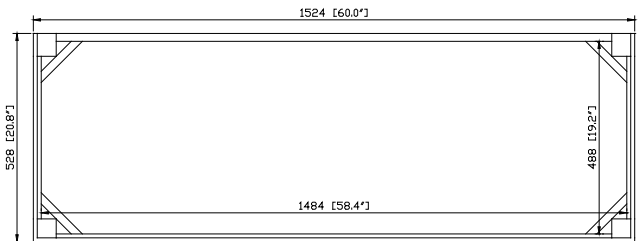

Top

For customer support please call 866 522 5578 weekdays 9:00 to 6:00 PST