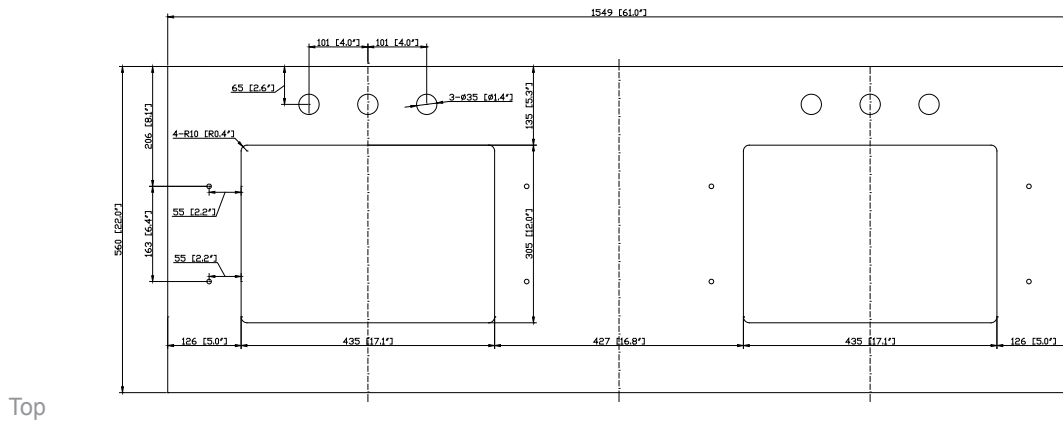

Product Diagrams