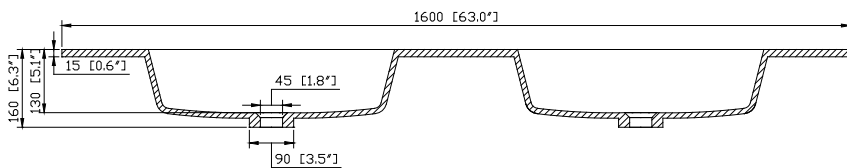

Colors / Finishes

- Iron Wood
- Restored Kahki Wood
- Glossy White

Nominal Dimension

- 62.6W x 20.3D x 23.6H inches

Components

Mirror	SONOMA-M59		
Vanity Top (VC)	VUT630MT	VUT630GL	
Linen Tower	SONOMA-WC12-IW	SONOMA-WC12-RK	SONOMA-WC12-WT

Product Diagrams

Avanity

VUT63GL/VUT63MT

Features

- VersaStone Pure Acrylic solid surface
- Integrated rectangular bowl
- Top pre-drilled for single faucet

Colors / Finishes

- GL - Glossy
- MT - Matte

Nominal Dimension

- 63W x 20.5D x 6.3H inches
- 1600 x 520 x 160 mm

Components

Drain	VC-DRAIN-CP	VC-DRAIN-BN
Vanity	SONOMA-V63-WT	SONOMA-V63-RK
	SONOMA-V63-IW	

Product Diagrams

Top

Front

Side