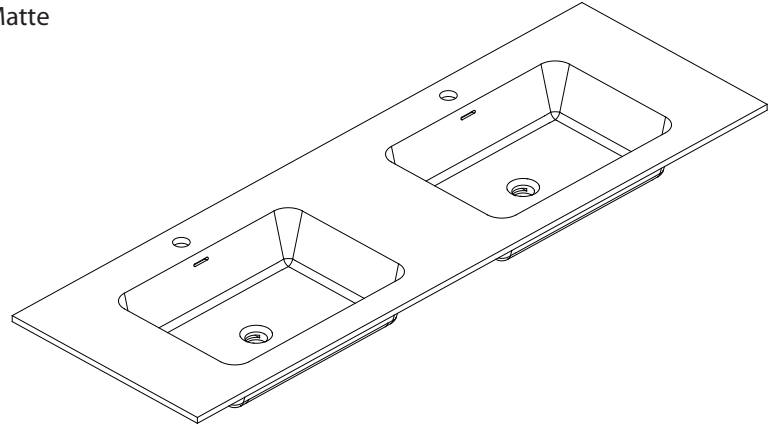

Avanity

SONOMA-V63-IW
SONOMA-V63-RK
SONOMA-V63-WT

Features

- Laminated solid wood
- 2 soft-close drawers with blum hardware
- 1 open shelf
- Two drawer units with beveled edge finger pull
- Wall hung design with hardware included

Colors / Finishes

- Iron Wood
- Restored Kahki Wood
- Glossy White

Nominal Dimension

- 62.6W x 20.3D x 23.6H inches

Components

Mirror	SONOMA-M59		
Vanity Top (VC)	VUT630MT	VUT630GL	
Linen Tower	SONOMA-WC12-IW	SONOMA-WC12-RK	SONOMA-WC12-WT

Product Diagrams

Avanity

VUT63GL/VUT63MT

Features

- VersaStone Pure Acrylic solid surface
- Integrated rectangular bowl
- Top pre-drilled for single faucet

Colors / Finishes

- GL - Glossy
- MT - Matte

Nominal Dimension

- 63W x 20.5D x 6.3H inches
- 1600 x 520 x 160 mm

Components

Drain	VC-DRAIN-CP	VC-DRAIN-BN
Vanity	SONOMA-V63-WT	SONOMA-V63-RK
	SONOMA-V63-IW	

Product Diagrams

Top

Front

Side