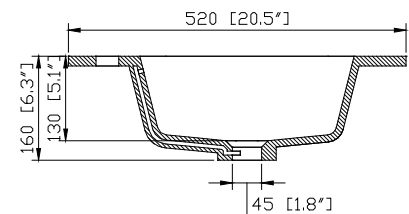

Colors / Finishes

- Iron Wood
- Restored Kahki Wood
- Glossy White

Nominal Dimension

- 62.6W x 20.3D x 23.6H inches

Components

Mirror	SONOMA-M59		
Vanity Top (VC)	VUT630MT	VUT630GL	
Linen Tower	SONOMA-WC12-IW	SONOMA-WC12-RK	SONOMA-WC12-WT

Product Diagrams

Avanity

VUT63GL/VUT63MT

Features

- VersaStone Pure Acrylic solid surface
- Integrated rectangular bowl
- Top pre-drilled for single faucet

Colors / Finishes

- GL - Glossy
- MT - Matte

Nominal Dimension

- 63W x 20.5D x 6.3H inches
- 1600 x 520 x 160 mm

Components

Drain	VC-DRAIN-CP	VC-DRAIN-BN
Vanity	SONOMA-V63-WT	SONOMA-V63-RK
	SONOMA-V63-IW	

Product Diagrams

Top

Front

Side