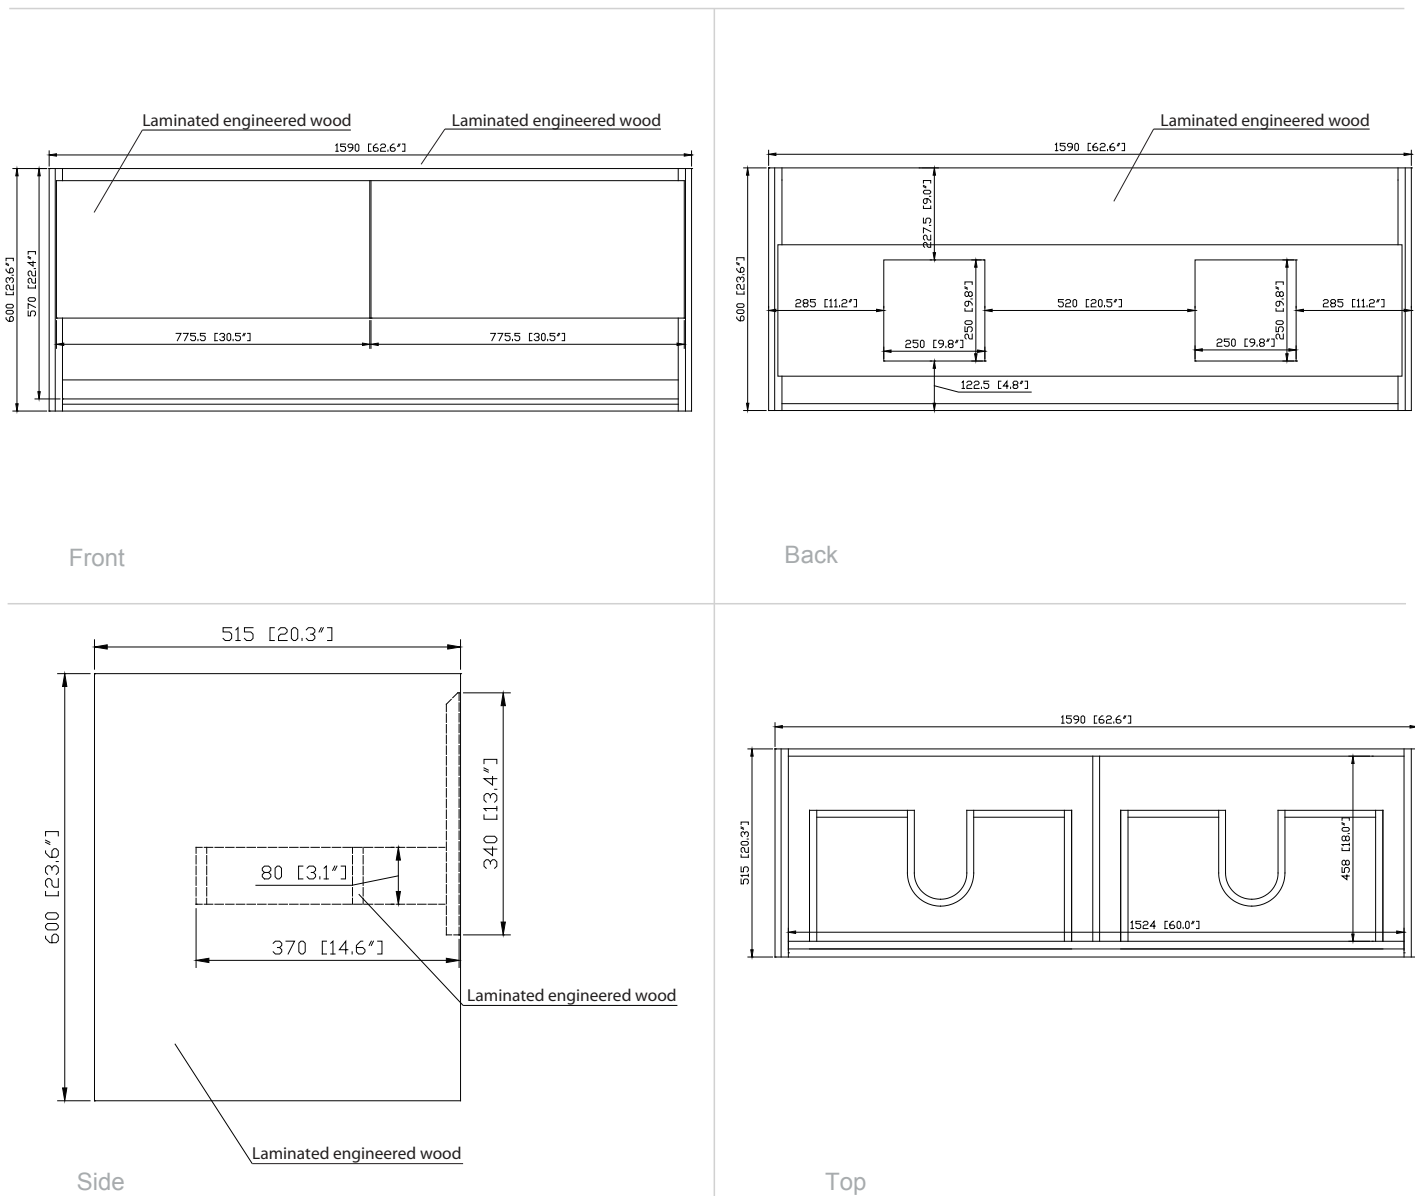

Avanity

SONOMA-V63-IW
SONOMA-V63-RK
SONOMA-V63-WT

Features

- Laminated solid wood
- 2 soft-close drawers with blum hardware
- 1 open shelf
- Two drawer units with beveled edge finger pull
- Wall hung design with hardware included

Colors / Finishes

- Iron Wood
- Restored Kahki Wood
- Glossy White

Nominal Dimension

- 62.6W x 20.3D x 23.6H inches

Components

Mirror	SONOMA-M59		
Vanity Top (VC)	VUT630MT	VUT630GL	
Linen Tower	SONOMA-WC12-IW	SONOMA-WC12-RK	SONOMA-WC12-WT

Product Diagrams

Avanity

VUT63GL/VUT63MT

Features

- VersaStone Pure Acrylic solid surface
- Integrated rectangular bowl
- Top pre-drilled for single faucet

Colors / Finishes

- GL - Glossy
- MT - Matte

Nominal Dimension

- 63W x 20.5D x 6.3H inches
- 1600 x 520 x 160 mm

Components

Drain	VC-DRAIN-CP	VC-DRAIN-BN
Vanity	SONOMA-V63-WT	SONOMA-V63-RK
	SONOMA-V63-IW	

Product Diagrams

Top

Front

Side