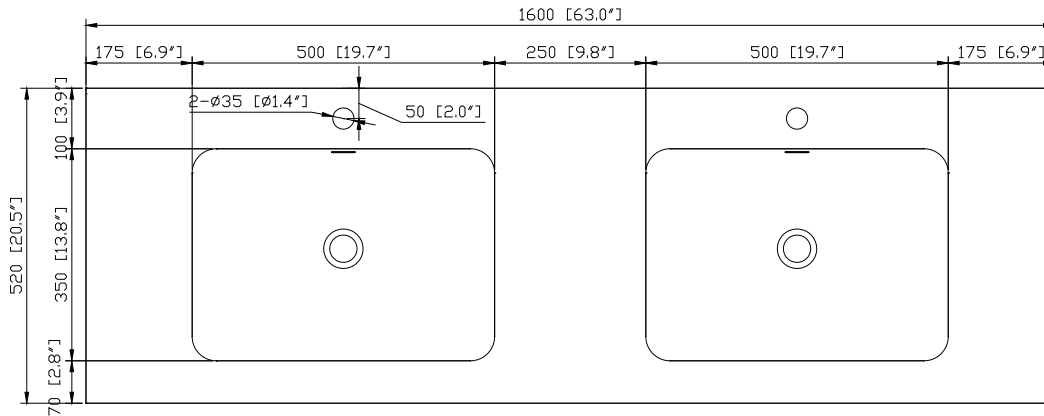

Colors / Finishes

- Iron Wood
- Restored Kahki Wood
- Glossy White

Nominal Dimension

- 62.6W x 20.3D x 23.6H inches

Components

Mirror	SONOMA-M59		
Vanity Top (VC)	VUT630MT	VUT630GL	
Linen Tower	SONOMA-WC12-IW	SONOMA-WC12-RK	SONOMA-WC12-WT

Product Diagrams

Avanity

VUT63GL/VUT63MT

Features

- VersaStone Pure Acrylic solid surface
- Integrated rectangular bowl
- Top pre-drilled for single faucet

Colors / Finishes

- GL - Glossy
- MT - Matte

Nominal Dimension

- 63W x 20.5D x 6.3H inches
- 1600 x 520 x 160 mm

Components

Drain	VC-DRAIN-CP	VC-DRAIN-BN
Vanity	SONOMA-V63-WT	SONOMA-V63-RK
	SONOMA-V63-IW	

Product Diagrams

Top

Front

Side