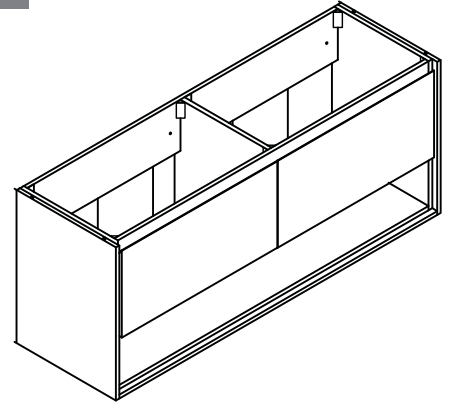

Avanity

SONOMA-V63-IW
SONOMA-V63-RK
SONOMA-V63-WT

Features

- Laminated solid wood
- 2 soft-close drawers with blum hardware
- 1 open shelf
- Two drawer units with beveled edge finger pull
- Wall hung design with hardware included

Colors / Finishes

- Iron Wood
- Restored Kahki Wood
- Glossy White

Nominal Dimension

- 62.6W x 20.3D x 23.6H inches

Components

Mirror	SONOMA-M59		
Vanity Top (VC)	VUT630MT	VUT630GL	
Linen Tower	SONOMA-WC12-IW	SONOMA-WC12-RK	SONOMA-WC12-WT

Product Diagrams

Avanity

VUT63GL/VUT63MT

Features

- VersaStone Pure Acrylic solid surface
- Integrated rectangular bowl
- Top pre-drilled for single faucet

Colors / Finishes

- GL - Glossy
- MT - Matte

Nominal Dimension

- 63W x 20.5D x 6.3H inches
- 1600 x 520 x 160 mm

Components

Drain	VC-DRAIN-CP	VC-DRAIN-BN
Vanity	SONOMA-V63-WT	SONOMA-V63-RK
	SONOMA-V63-IW	

Product Diagrams

Top

Front

Side