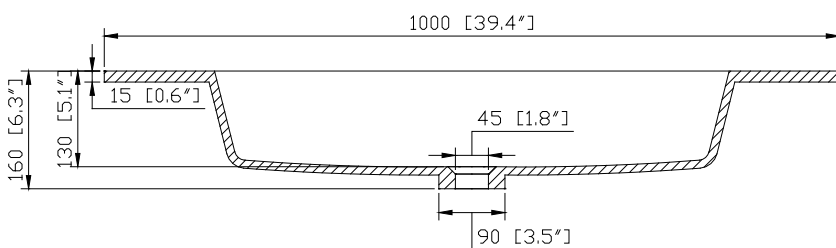

Nominal Dimension

- 39W x 20.3D x 23.6H inches

Components

Mirror	SONOMA-M39		
Vanity Top (VC)	VUT390MT	VUT390GL	
Linen Tower	SONOMA-WC12-IW	SONOMA-WC12-RK	SONOMA-WC12-WT

Product Diagrams

Front

Back

Side

Top

Avanity

VUT39GL/VUT39MT

Features

- VersaStone Pure Acrylic solid surface
- Integrated rectangular bowl
- Top pre-drilled for single faucet

Colors / Finishes

- GL - Glossy
- MT - Matte

Nominal Dimension

- 39.4W x 20.5D x 6.3H inches
- 1000 x 520 x 160 mm

Components

Drain	VC-DRAIN-CP	VC-DRAIN-BN
Vanity	SONOMA-V39-WT	SONOMA-V39-RK
	SONOMA-V39-IW	

Product Diagrams

Top

Front

Side