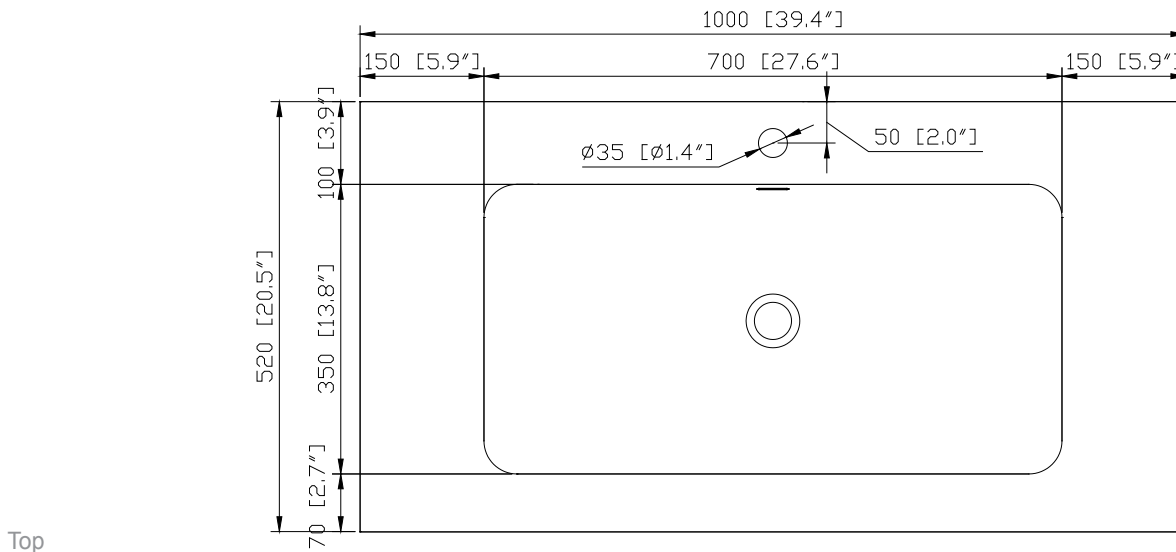

Nominal Dimension

- 39W x 20.3D x 23.6H inches

Components

Mirror	SONOMA-M39		
Vanity Top (VC)	VUT390MT	VUT390GL	
Linen Tower	SONOMA-WC12-IW	SONOMA-WC12-RK	SONOMA-WC12-WT

Product Diagrams

Front

Back

Side

Top

Avanity

VUT39GL/VUT39MT

Features

- VersaStone Pure Acrylic solid surface
- Integrated rectangular bowl
- Top pre-drilled for single faucet

Colors / Finishes

- GL - Glossy
- MT - Matte

Nominal Dimension

- 39.4W x 20.5D x 6.3H inches
- 1000 x 520 x 160 mm

Components

Drain	VC-DRAIN-CP	VC-DRAIN-BN
Vanity	SONOMA-V39-WT	SONOMA-V39-RK
	SONOMA-V39-IW	

Product Diagrams

Top

Front

Side