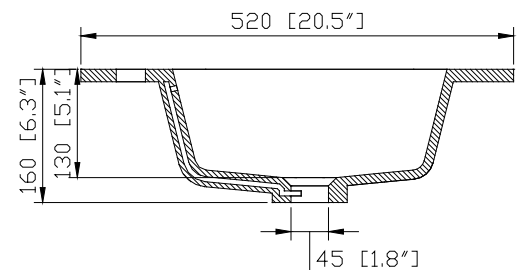

Nominal Dimension

- 39W x 20.3D x 23.6H inches

Components

Mirror	SONOMA-M39		
Vanity Top (VC)	VUT390MT	VUT390GL	
Linen Tower	SONOMA-WC12-IW	SONOMA-WC12-RK	SONOMA-WC12-WT

Product Diagrams

Front

Back

Side

Top

Avanity

VUT39GL/VUT39MT

Features

- VersaStone Pure Acrylic solid surface
- Integrated rectangular bowl
- Top pre-drilled for single faucet

Colors / Finishes

- GL - Glossy
- MT - Matte

Nominal Dimension

- 39.4W x 20.5D x 6.3H inches
- 1000 x 520 x 160 mm

Components

Drain	VC-DRAIN-CP	VC-DRAIN-BN
Vanity	SONOMA-V39-WT	SONOMA-V39-RK
	SONOMA-V39-IW	

Product Diagrams

Top

Front

Side