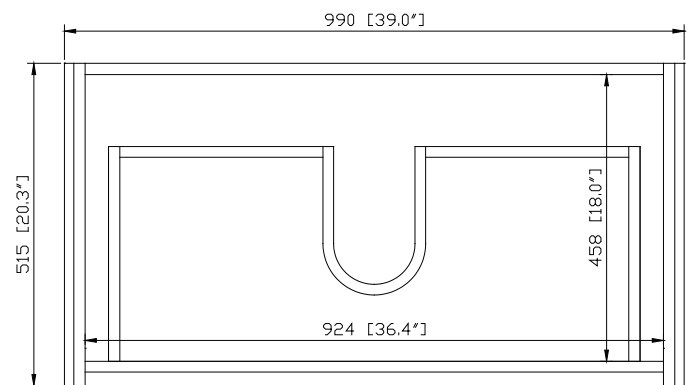

Nominal Dimension

- 39W x 20.3D x 23.6H inches

Components

Mirror	SONOMA-M39		
Vanity Top (VC)	VUT390MT	VUT390GL	
Linen Tower	SONOMA-WC12-IW	SONOMA-WC12-RK	SONOMA-WC12-WT

Product Diagrams

Front

Back

Side

Top

Avanity

VUT39GL/VUT39MT

Features

- VersaStone Pure Acrylic solid surface
- Integrated rectangular bowl
- Top pre-drilled for single faucet

Colors / Finishes

- GL - Glossy
- MT - Matte

Nominal Dimension

- 39.4W x 20.5D x 6.3H inches
- 1000 x 520 x 160 mm

Components

Drain	VC-DRAIN-CP	VC-DRAIN-BN
Vanity	SONOMA-V39-WT	SONOMA-V39-RK
	SONOMA-V39-IW	

Product Diagrams

Top

Front

Side