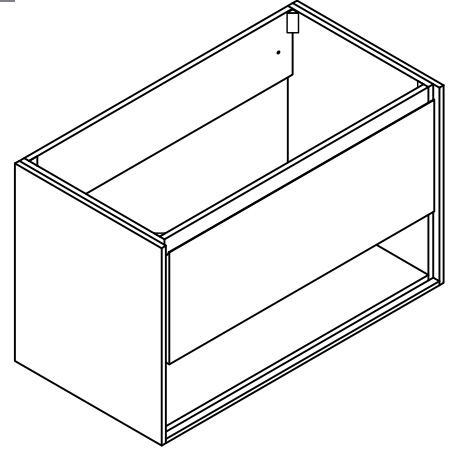

Avanity

SONOMA-V39-IW
SONOMA-V39-RK
SONOMA-V39-WT

Features

- Laminated hardwood plywood
- 1 soft-close drawer with blum hardware
- 1 open shelf
- Wall hung design with hardware included

Colors /Finishes

- Iron Wood
- Restored Kahki Wood
- Glossy White

Nominal Dimension

- 39W x 20.3D x 23.6H inches

Components

Mirror	SONOMA-M39		
Vanity Top (VC)	VUT390MT	VUT390GL	
Linen Tower	SONOMA-WC12-IW	SONOMA-WC12-RK	SONOMA-WC12-WT

Product Diagrams

Front

Back

Side

Top

Avanity

VUT39GL/VUT39MT

Features

- VersaStone Pure Acrylic solid surface
- Integrated rectangular bowl
- Top pre-drilled for single faucet

Colors / Finishes

- GL - Glossy
- MT - Matte

Nominal Dimension

- 39.4W x 20.5D x 6.3H inches
- 1000 x 520 x 160 mm

Components

Drain	VC-DRAIN-CP	VC-DRAIN-BN
Vanity	SONOMA-V39-WT	SONOMA-V39-RK
	SONOMA-V39-IW	

Product Diagrams

Top

Front

Side