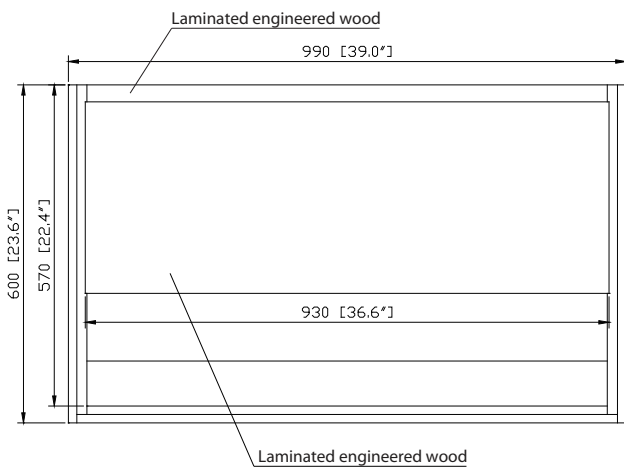

Nominal Dimension

- 39W x 20.3D x 23.6H inches

Components

Mirror	SONOMA-M39		
Vanity Top (VC)	VUT390MT	VUT390GL	
Linen Tower	SONOMA-WC12-IW	SONOMA-WC12-RK	SONOMA-WC12-WT

Product Diagrams

Front

Back

Side

Top

Avanity

VUT39GL/VUT39MT

Features

- VersaStone Pure Acrylic solid surface
- Integrated rectangular bowl
- Top pre-drilled for single faucet

Colors / Finishes

- GL - Glossy
- MT - Matte

Nominal Dimension

- 39.4W x 20.5D x 6.3H inches
- 1000 x 520 x 160 mm

Components

Drain	VC-DRAIN-CP	VC-DRAIN-BN
Vanity	SONOMA-V39-WT	SONOMA-V39-RK
	SONOMA-V39-IW	

Product Diagrams

Top

Front

Side