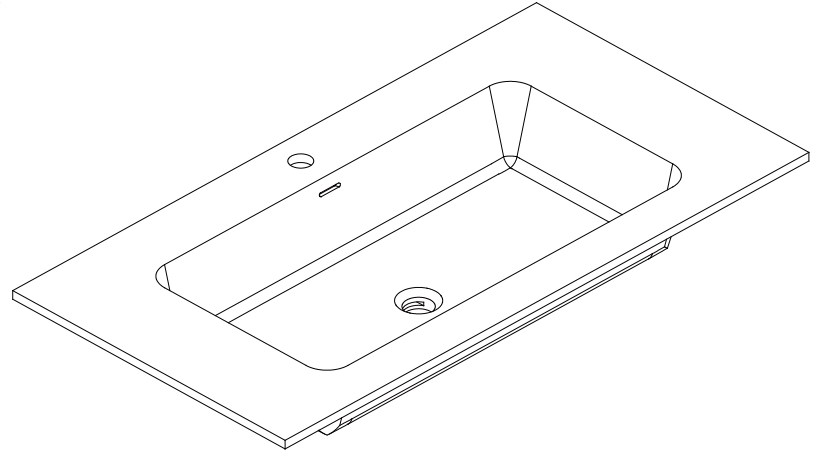

Avanity

SONOMA-V39-IW
SONOMA-V39-RK
SONOMA-V39-WT

Features

- Laminated hardwood plywood
- 1 soft-close drawer with blum hardware
- 1 open shelf
- Wall hung design with hardware included

Colors /Finishes

- Iron Wood
- Restored Kahki Wood
- Glossy White

Nominal Dimension

- 39W x 20.3D x 23.6H inches

Components

Mirror	SONOMA-M39		
Vanity Top (VC)	VUT390MT	VUT390GL	
Linen Tower	SONOMA-WC12-IW	SONOMA-WC12-RK	SONOMA-WC12-WT

Product Diagrams

Front

Back

Side

Top

Avanity

VUT39GL/VUT39MT

Features

- VersaStone Pure Acrylic solid surface
- Integrated rectangular bowl
- Top pre-drilled for single faucet

Colors / Finishes

- GL - Glossy
- MT - Matte

Nominal Dimension

- 39.4W x 20.5D x 6.3H inches
- 1000 x 520 x 160 mm

Components

Drain	VC-DRAIN-CP	VC-DRAIN-BN
Vanity	SONOMA-V39-WT	SONOMA-V39-RK
	SONOMA-V39-IW	

Product Diagrams

Top

Front

Side