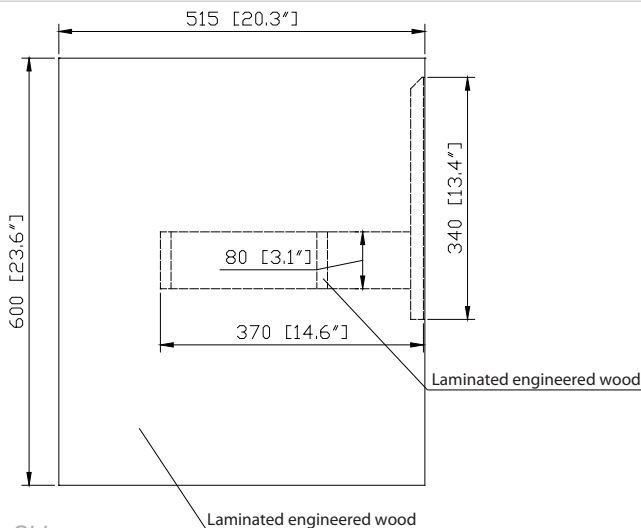

Nominal Dimension

- 39W x 20.3D x 23.6H inches

Components

Mirror	SONOMA-M39		
Vanity Top (VC)	VUT390MT	VUT390GL	
Linen Tower	SONOMA-WC12-IW	SONOMA-WC12-RK	SONOMA-WC12-WT

Product Diagrams

Front

Back

Side

Top

Avanity

VUT39GL/VUT39MT

Features

- VersaStone Pure Acrylic solid surface
- Integrated rectangular bowl
- Top pre-drilled for single faucet

Colors / Finishes

- GL - Glossy
- MT - Matte

Nominal Dimension

- 39.4W x 20.5D x 6.3H inches
- 1000 x 520 x 160 mm

Components

Drain	VC-DRAIN-CP	VC-DRAIN-BN
Vanity	SONOMA-V39-WT	SONOMA-V39-RK
	SONOMA-V39-IW	

Product Diagrams

Top

Front

Side