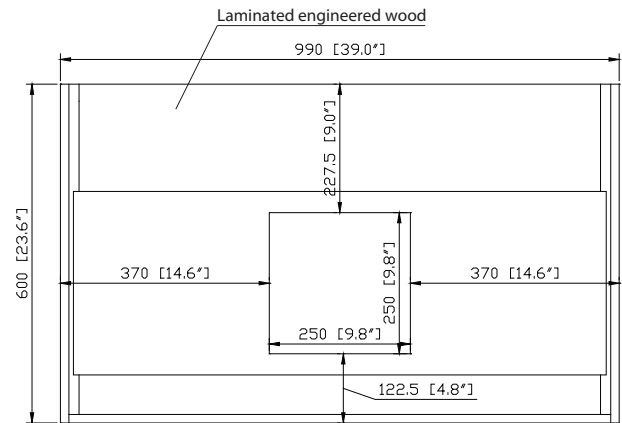

Nominal Dimension

- 39W x 20.3D x 23.6H inches

Components

Mirror	SONOMA-M39		
Vanity Top (VC)	VUT390MT	VUT390GL	
Linen Tower	SONOMA-WC12-IW	SONOMA-WC12-RK	SONOMA-WC12-WT

Product Diagrams

Front

Back

Side

Top

Avanity

VUT39GL/VUT39MT

Features

- VersaStone Pure Acrylic solid surface
- Integrated rectangular bowl
- Top pre-drilled for single faucet

Colors / Finishes

- GL - Glossy
- MT - Matte

Nominal Dimension

- 39.4W x 20.5D x 6.3H inches
- 1000 x 520 x 160 mm

Components

Drain	VC-DRAIN-CP	VC-DRAIN-BN
Vanity	SONOMA-V39-WT	SONOMA-V39-RK
	SONOMA-V39-IW	

Product Diagrams

Top

Front

Side