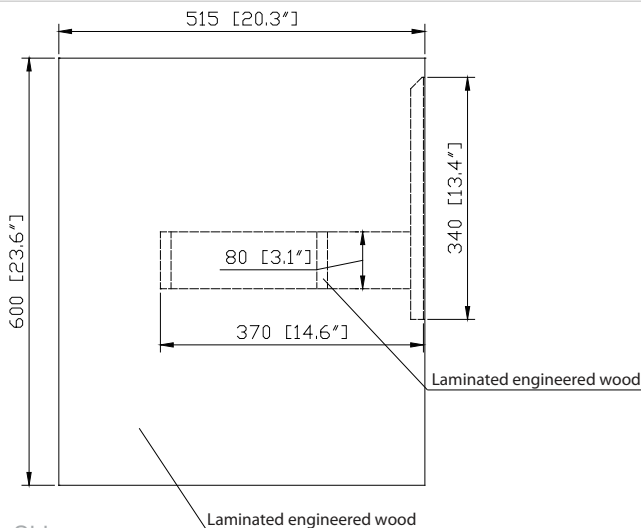

Nominal Dimension

- 39W x 20.3D x 23.6H inches

Components

Mirror	SONOMA-M39		
Vanity Top (VC)	VUT390MT	VUT390GL	
Linen Tower	SONOMA-WC12-IW	SONOMA-WC12-RK	SONOMA-WC12-WT

Product Diagrams

Front

Back

Side