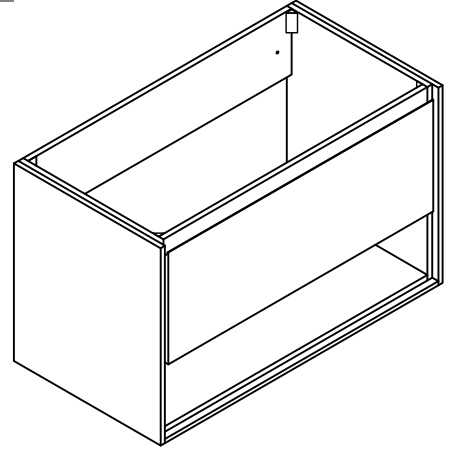

Avanity

SONOMA-V39-IW
SONOMA-V39-RK
SONOMA-V39-WT

Features

- Laminated hardwood plywood
- 1 soft-close drawer with blum hardware
- 1 open shelf
- Wall hung design with hardware included

Colors /Finishes

- Iron Wood
- Restored Kahki Wood
- Glossy White

Nominal Dimension

- 39W x 20.3D x 23.6H inches

Components

Mirror	SONOMA-M39		
Vanity Top (VC)	VUT390MT	VUT390GL	
Linen Tower	SONOMA-WC12-IW	SONOMA-WC12-RK	SONOMA-WC12-WT

Product Diagrams

Front

Back

Side