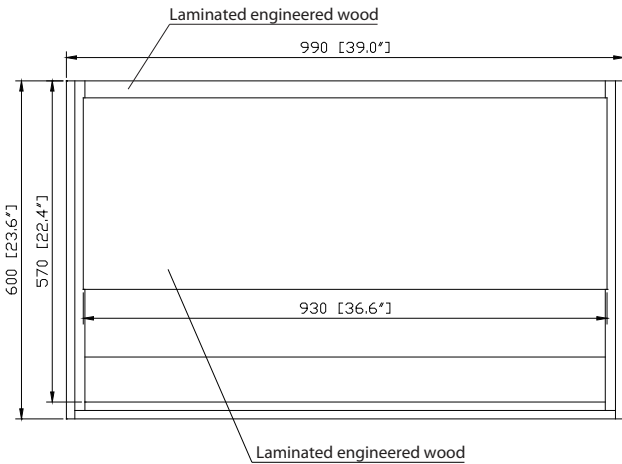

Avanity

SONOMA-V39-IW
SONOMA-V39-RK
SONOMA-V39-WT

Features

- Laminated hardwood plywood
- 1 soft-close drawer with blum hardware
- 1 open shelf
- Wall hung design with hardware included

Colors /Finishes

- Iron Wood
- Restored Kahki Wood
- Glossy White

Nominal Dimension

- 39W x 20.3D x 23.6H inches

Components

Mirror	SONOMA-M39		
Vanity Top (VC)	VUT390MT	VUT390GL	
Linen Tower	SONOMA-WC12-IW	SONOMA-WC12-RK	SONOMA-WC12-WT

Product Diagrams

Front

Back

Side