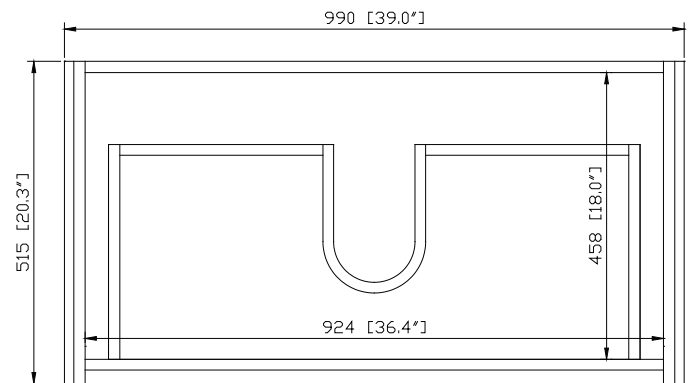

Nominal Dimension

- 39W x 20.3D x 23.6H inches

Components

Mirror	SONOMA-M39		
Vanity Top (VC)	VUT390MT	VUT390GL	
Linen Tower	SONOMA-WC12-IW	SONOMA-WC12-RK	SONOMA-WC12-WT

Product Diagrams

Front

Back

Side