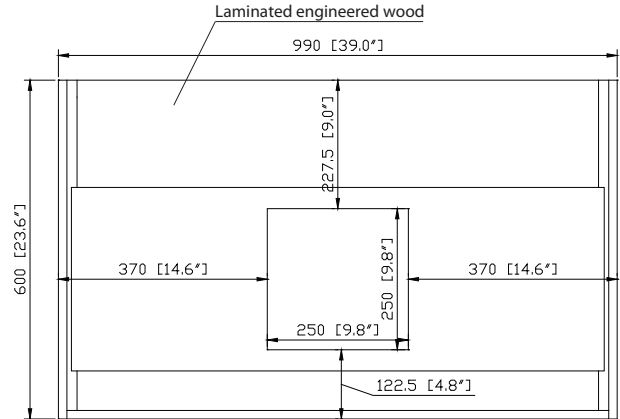

Nominal Dimension

- 39W x 20.3D x 23.6H inches

Components

Mirror	SONOMA-M39		
Vanity Top (VC)	VUT390MT	VUT390GL	
Linen Tower	SONOMA-WC12-IW	SONOMA-WC12-RK	SONOMA-WC12-WT

Product Diagrams

Front

Back

Side