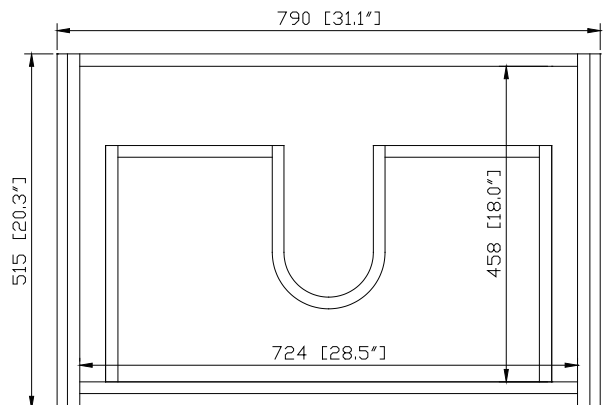

## Nominal Dimension

31.1W x 20.3D x 23.6H inches

## Product Diagrams

Front

Back

Side

Top