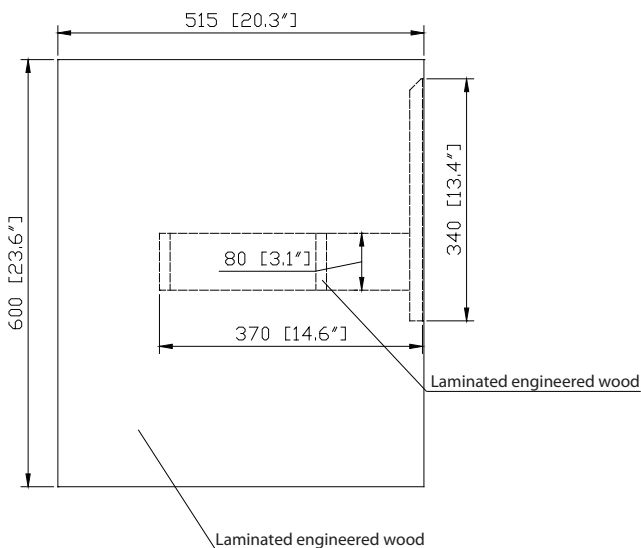

## Nominal Dimension

31.1W x 20.3D x 23.6H inches

## Product Diagrams

Front

Back

Side

Top