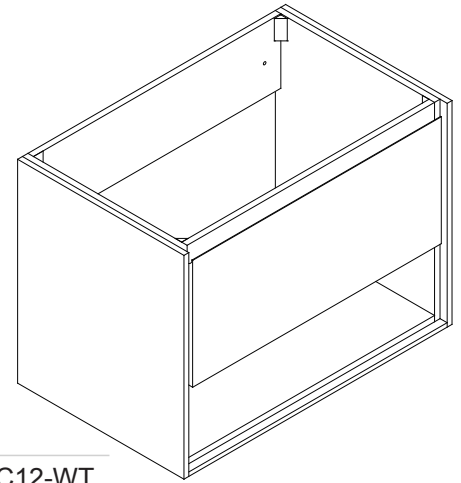

## Features

- Laminated hardwood plywood
- 1 soft-close drawer with blum hardware
- 1 open shelf
- Wall hung design with hardware included

## Nominal Dimension

31.1W x 20.3D x 23.6H inches