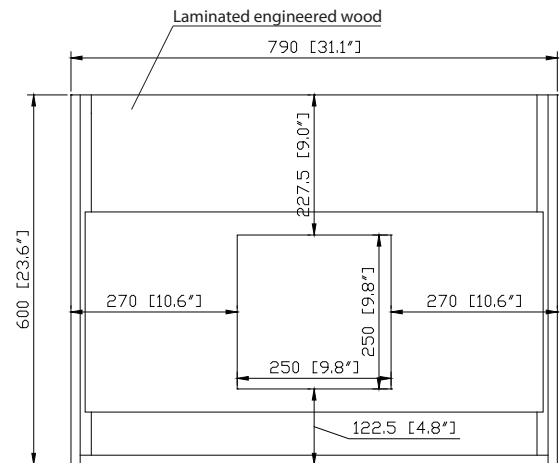

## Nominal Dimension

31.1W x 20.3D x 23.6H inches

## Product Diagrams

Front

Back

Side

Top