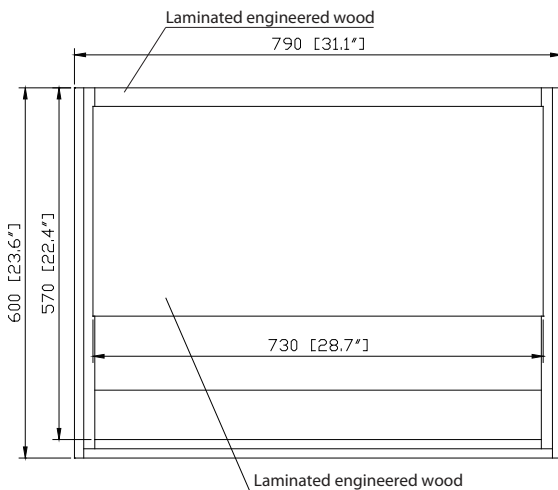

## Nominal Dimension

31.1W x 20.3D x 23.6H inches

## Product Diagrams

Front

Back

Side

Top