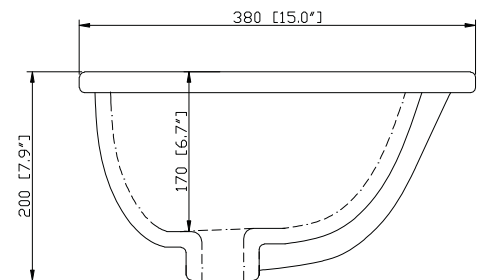

- Dark Cherry

Nominal Dimension

- 24W x 21.5D x 34H (inches)

Components

Mirror NAPA-M24-DC

Under-counter Application

| | | | |
|------------|---------|---------|---------|
| Vanity Top | SUT25BK | SUT25CW | SUT25GB |
| Sink | CUM18WT | CUM18LN | |

Nominal Dimension

- 25W x 22D x 1H inches
- 635 x 560 x 25 mm

Colors / Finishes

- BK - Black
- CW - Carrera White
- GB - Galala Beige

Components

| | | | |
|--------|-----------------|-----------------|-------------|
| Sink | CUM18WT | CUM18LN | |
| Vanity | LOFT-V24-DW | MERLOT-V24-ES | NAPA-V24-DC |
| | TROPICA-V24-AB | TROPICA-V24-AW | |
| | WESTWOOD-V24-EB | WESTWOOD-V24-WW | |

- WT - White
- LN - Linen

Nominal Dimension

- 18.1W x 15D x 7.9H inches
- 458 x 380 x 200 mm

Components

| | | | | | | | |
|-------------------|-------------|-------------|---------|---------|---------|---------|---------|
| Drain | VC-DRAIN-CP | VC-DRAIN-BN | | | | | |
| Vanity Top | SUT25BK | SUT25CW | SUT25GB | SUT31BK | SUT31CW | SUT31GB | SUT37BK |
| | SUT37GB | SUT49BK | SUT49CW | SUT49GB | SUT37CW | SUT61BK | SUT61CW |
| | SUT61GB | SUT73BK | SUT73CW | SUT73GB | | | |

Product Diagrams

Front

Side