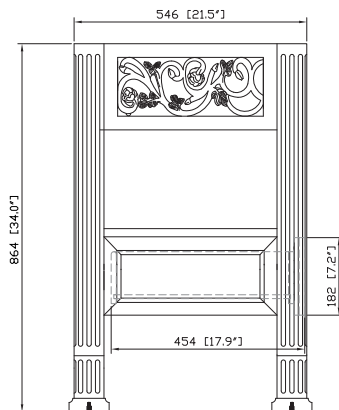

Avanity

NAPA-V24-DC

Features

- Solid poplar frame and cherry veneer MDF
- 1 soft-close drawer
- Antique brass finished hardware
- Adjustable height levelers
- Under counter or vessel application

Colors / Finishes

- Dark Cherry

Nominal Dimension

- 24W x 21.5D x 34H (inches)

Components

Mirror NAPA-M24-DC

Under-counter Application

Vanity Top	SUT25BK	SUT25CW	SUT25GB
Sink	CUM18WT	CUM18LN	

Vessel Application

Vanity Top	SVT25BK	SVT25CW	SVT25GB			
Sink	GVE420CL	GVE420FR	GVE420BN	GVE420BL	GVE420CS	GVE450GE
	GVE480MSI	GVE480MCO	GVE460BC	GVE460AL	GVE460SB	GVE460GL

Product Diagrams

Front

Back

Side

Top

For customer support please call 626 404 7678 weekdays 9:00 to 6:00 PST