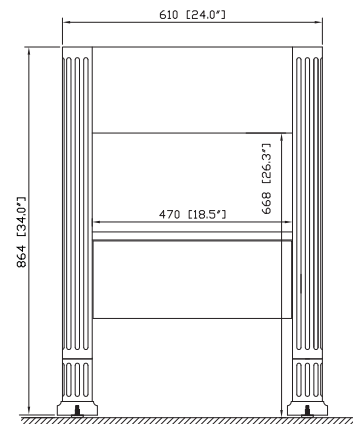

Avanity

NAPA-V24-DC

Features

- Solid poplar frame and cherry veneer MDF
- 1 soft-close drawer
- Antique brass finished hardware
- Adjustable height levelers
- Under counter or vessel application

Colors / Finishes

- Dark Cherry

Nominal Dimension

- 24W x 21.5D x 34H (inches)

Components

Mirror NAPA-M24-DC

Under-counter Application

Vanity Top	SUT25BK	SUT25CW	SUT25GB
Sink	CUM18WT	CUM18LN	

Vessel Application

Vanity Top	SVT25BK	SVT25CW	SVT25GB			
Sink	GVE420CL	GVE420FR	GVE420BN	GVE420BL	GVE420CS	GVE450GE
	GVE480MSI	GVE480MCO	GVE460BC	GVE460AL	GVE460SB	GVE460GL

Product Diagrams

Front

Back

Side

Top

For customer support please call 626 404 7678 weekdays 9:00 to 6:00 PST