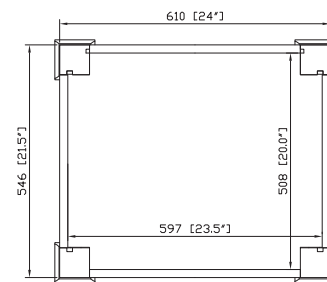

Top

For customer support please call 626 404 7678 weekdays 9:00 to 6:00 PST