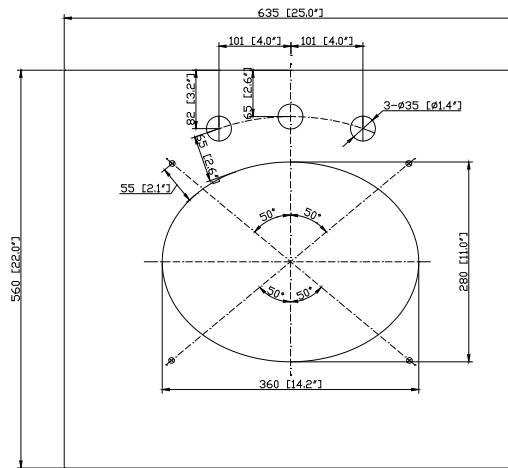

Product Diagrams

Top

Side