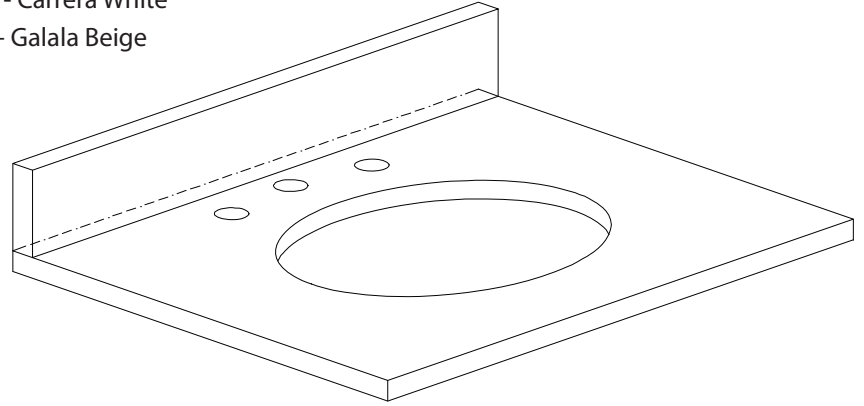

- Dark Cherry

Nominal Dimension

- 24W x 21.5D x 34H (inches)

Components

Mirror NAPA-M24-DC

Under-counter Application

| | | | |
|------------|---------|---------|---------|
| Vanity Top | SUT25BK | SUT25CW | SUT25GB |
| Sink | CUM18WT | CUM18LN | |

- BK - Natural black granite
- CW - Natural Carrera White marble
- GB - Natural Galala Beige marble
- Top cutout for single undermount sink
- Top pre-drilled for 8" widespread faucet
- 4" backsplash included

Nominal Dimension

- 25W x 22D x 1H inches
- 635 x 560 x 25 mm

Colors / Finishes

- BK - Black
- CW - Carrera White
- GB - Galala Beige

Components

| | | | |
|--------|-----------------|-----------------|-------------|
| Sink | CUM18WT | CUM18LN | |
| Vanity | LOFT-V24-DW | MERLOT-V24-ES | NAPA-V24-DC |
| | TROPICA-V24-AB | TROPICA-V24-AW | |
| | WESTWOOD-V24-EB | WESTWOOD-V24-WW | |

- WT - White
- LN - Linen

Nominal Dimension

- 18.1W x 15D x 7.9H inches
- 458 x 380 x 200 mm

Components

| | | | | | | | |
|-------------------|-------------|-------------|---------|---------|---------|---------|---------|
| Drain | VC-DRAIN-CP | VC-DRAIN-BN | | | | | |
| Vanity Top | SUT25BK | SUT25CW | SUT25GB | SUT31BK | SUT31CW | SUT31GB | SUT37BK |
| | SUT37GB | SUT49BK | SUT49CW | SUT49GB | SUT37CW | SUT61BK | SUT61CW |
| | SUT61GB | SUT73BK | SUT73CW | SUT73GB | | | |