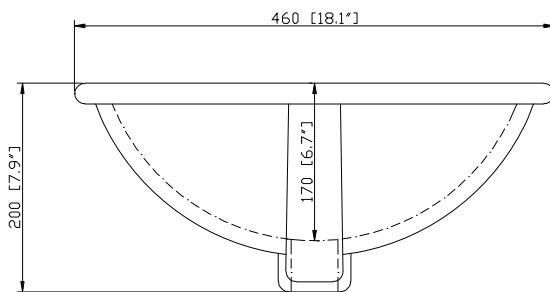

- Dark Cherry

Nominal Dimension

- 24W x 21.5D x 34H (inches)

Components

Mirror NAPA-M24-DC

Under-counter Application

| | | | |
|------------|---------|---------|---------|
| Vanity Top | SUT25BK | SUT25CW | SUT25GB |
| Sink | CUM18WT | CUM18LN | |

Nominal Dimension

- 25W x 22D x 1H inches
- 635 x 560 x 25 mm

Colors / Finishes

- BK - Black
- CW - Carrera White
- GB - Galala Beige

Components

| | | | |
|--------|-----------------|-----------------|-------------|
| Sink | CUM18WT | CUM18LN | |
| Vanity | LOFT-V24-DW | MERLOT-V24-ES | NAPA-V24-DC |
| | TROPICA-V24-AB | TROPICA-V24-AW | |
| | WESTWOOD-V24-EB | WESTWOOD-V24-WW | |

- WT - White
- LN - Linen

Nominal Dimension

- 18.1W x 15D x 7.9H inches
- 458 x 380 x 200 mm

Components

| | | | | | | | |
|-------------------|-------------|-------------|---------|---------|---------|---------|---------|
| Drain | VC-DRAIN-CP | VC-DRAIN-BN | | | | | |
| Vanity Top | SUT25BK | SUT25CW | SUT25GB | SUT31BK | SUT31CW | SUT31GB | SUT37BK |
| | SUT37GB | SUT49BK | SUT49CW | SUT49GB | SUT37CW | SUT61BK | SUT61CW |
| | SUT61GB | SUT73BK | SUT73CW | SUT73GB | | | |

Product Diagrams

Front

Side