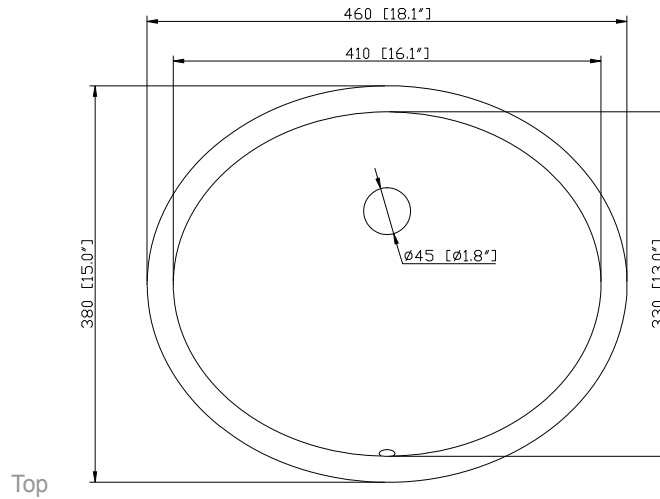

- Dark Cherry

Nominal Dimension

- 24W x 21.5D x 34H (inches)

Components

Mirror NAPA-M24-DC

Under-counter Application

| | | | |
|------------|---------|---------|---------|
| Vanity Top | SUT25BK | SUT25CW | SUT25GB |
| Sink | CUM18WT | CUM18LN | |

Nominal Dimension

- 25W x 22D x 1H inches
- 635 x 560 x 25 mm

Colors / Finishes

- BK - Black
- CW - Carrera White
- GB - Galala Beige

Components

| | | | |
|--------|-----------------|-----------------|-------------|
| Sink | CUM18WT | CUM18LN | |
| Vanity | LOFT-V24-DW | MERLOT-V24-ES | NAPA-V24-DC |
| | TROPICA-V24-AB | TROPICA-V24-AW | |
| | WESTWOOD-V24-EB | WESTWOOD-V24-WW | |

- WT - White
- LN - Linen

Nominal Dimension

- 18.1W x 15D x 7.9H inches
- 458 x 380 x 200 mm

Components

| | | | | | | | |
|-------------------|-------------|-------------|---------|---------|---------|---------|---------|
| Drain | VC-DRAIN-CP | VC-DRAIN-BN | | | | | |
| Vanity Top | SUT25BK | SUT25CW | SUT25GB | SUT31BK | SUT31CW | SUT31GB | SUT37BK |
| | SUT37GB | SUT49BK | SUT49CW | SUT49GB | SUT37CW | SUT61BK | SUT61CW |
| | SUT61GB | SUT73BK | SUT73CW | SUT73GB | | | |

Product Diagrams

Front

Side