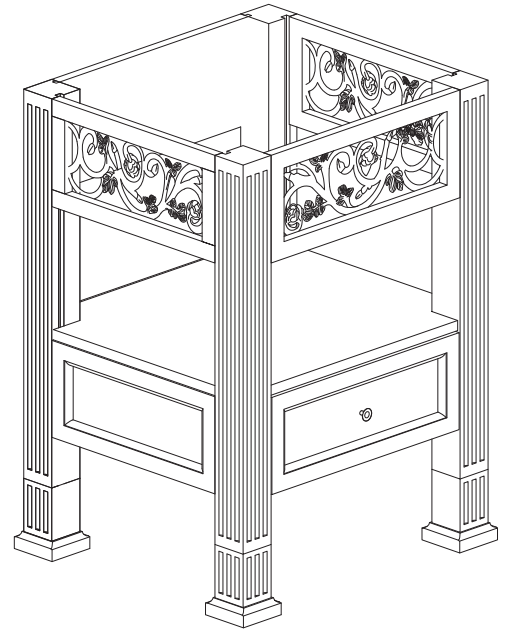

Avanity

NAPA-V24-DC

Features

- Solid poplar frame and cherry veneer MDF
- 1 soft-close drawer
- Antique brass finished hardware
- Adjustable height levelers
- Under counter or vessel application

Colors / Finishes

- Dark Cherry

Nominal Dimension

- 24W x 21.5D x 34H (inches)

Components

Mirror NAPA-M24-DC

Under-counter Application

| | | | |
|------------|---------|---------|---------|
| Vanity Top | SUT25BK | SUT25CW | SUT25GB |
| Sink | CUM18WT | CUM18LN | |

Nominal Dimension

- 25W x 22D x 1H inches
- 635 x 560 x 25 mm

Colors / Finishes

- BK - Black
- CW - Carrera White
- GB - Galala Beige

Components

| | | | |
|--------|-----------------|-----------------|-------------|
| Sink | CUM18WT | CUM18LN | |
| Vanity | LOFT-V24-DW | MERLOT-V24-ES | NAPA-V24-DC |
| | TROPICA-V24-AB | TROPICA-V24-AW | |
| | WESTWOOD-V24-EB | WESTWOOD-V24-WW | |

- WT - White
- LN - Linen

Nominal Dimension

- 18.1W x 15D x 7.9H inches
- 458 x 380 x 200 mm

Components

| | | | | | | | |
|-------------------|-------------|-------------|---------|---------|---------|---------|---------|
| Drain | VC-DRAIN-CP | VC-DRAIN-BN | | | | | |
| Vanity Top | SUT25BK | SUT25CW | SUT25GB | SUT31BK | SUT31CW | SUT31GB | SUT37BK |
| | SUT37GB | SUT49BK | SUT49CW | SUT49GB | SUT37CW | SUT61BK | SUT61CW |
| | SUT61GB | SUT73BK | SUT73CW | SUT73GB | | | |