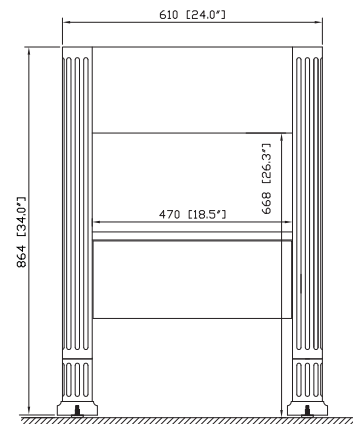

- Dark Cherry

Nominal Dimension

- 24W x 21.5D x 34H (inches)

Components

Mirror NAPA-M24-DC

Under-counter Application

Vanity Top	SUT25BK	SUT25CW	SUT25GB
Sink	CUM18WT	CUM18LN	

Vessel Application

Vanity Top	SVT25BK	SVT25CW	SVT25GB			
Sink	GVE420CL	GVE420FR	GVE420BN	GVE420BL	GVE420CS	GVE450GE
	GVE480MSI	GVE480MCO	GVE460BC	GVE460AL	GVE460SB	GVE460GL

Product Diagrams

Front

Back

Side

Top

For customer support please call 626 404 7678 weekdays 9:00 to 6:00 PST