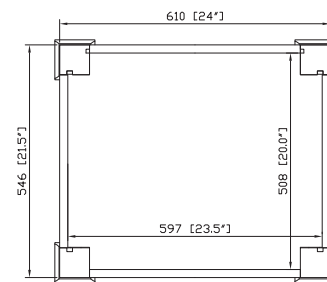

- Dark Cherry

Nominal Dimension

- 24W x 21.5D x 34H (inches)

Components

Mirror NAPA-M24-DC

Under-counter Application

Vanity Top	SUT25BK	SUT25CW	SUT25GB
Sink	CUM18WT	CUM18LN	

Vessel Application

Vanity Top	SVT25BK	SVT25CW	SVT25GB			
Sink	GVE420CL	GVE420FR	GVE420BN	GVE420BL	GVE420CS	GVE450GE
	GVE480MSI	GVE480MCO	GVE460BC	GVE460AL	GVE460SB	GVE460GL

Product Diagrams

Front

Back

Side

Top

For customer support please call 626 404 7678 weekdays 9:00 to 6:00 PST