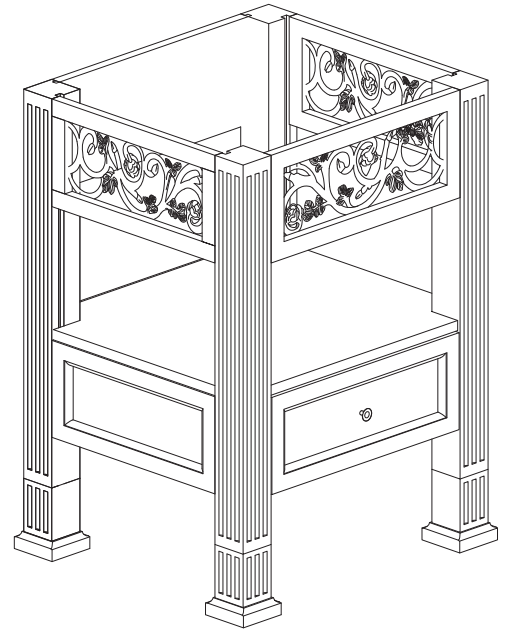

Avanity

NAPA-V24-DC

Features

- Solid poplar frame and cherry veneer MDF
- 1 soft-close drawer
- Antique brass finished hardware
- Adjustable height levelers
- Under counter or vessel application

Colors / Finishes

- Dark Cherry

Nominal Dimension

- 24W x 21.5D x 34H (inches)

Components

Mirror NAPA-M24-DC

Under-counter Application

Vanity Top	SUT25BK	SUT25CW	SUT25GB
Sink	CUM18WT	CUM18LN	

Vessel Application