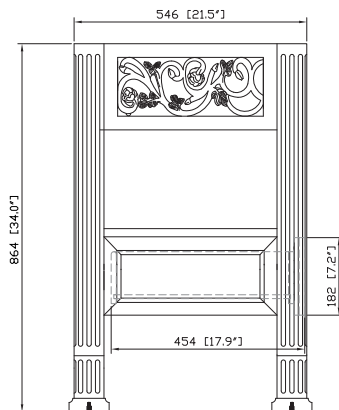

- Dark Cherry

Nominal Dimension

- 24W x 21.5D x 34H (inches)

Components

Mirror NAPA-M24-DC

Under-counter Application

Vanity Top	SUT25BK	SUT25CW	SUT25GB
Sink	CUM18WT	CUM18LN	

Vessel Application

Vanity Top	SVT25BK	SVT25CW	SVT25GB			
Sink	GVE420CL	GVE420FR	GVE420BN	GVE420BL	GVE420CS	GVE450GE
	GVE480MSI	GVE480MCO	GVE460BC	GVE460AL	GVE460SB	GVE460GL

Product Diagrams

Front

Back

Side

Top

For customer support please call 626 404 7678 weekdays 9:00 to 6:00 PST