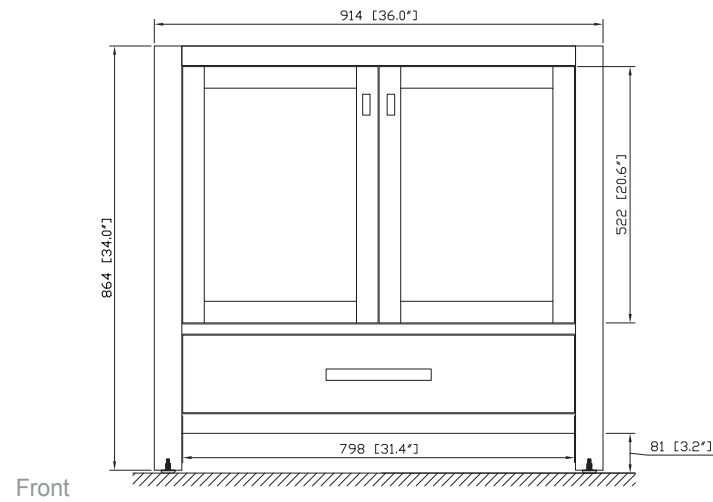

Product Diagrams

For customer support please call 866 522 5578 weekdays 9:00 to 6:00 PST