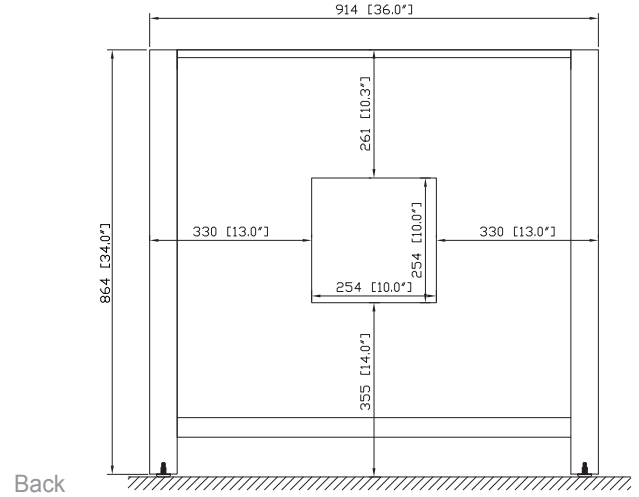

Product Diagrams

For customer support please call 866 522 5578 weekdays 9:00 to 6:00 PST