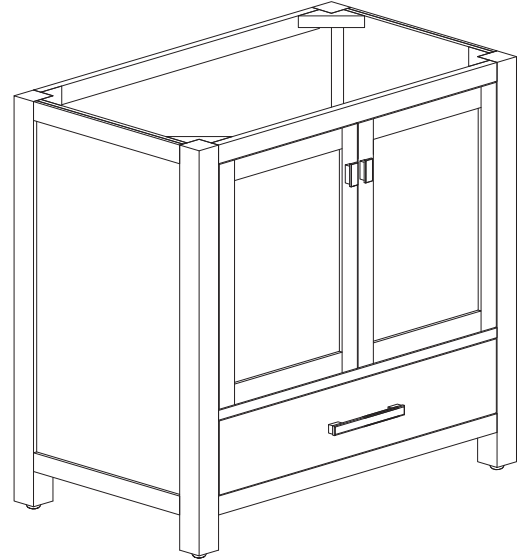

## Features

- Solid poplar wood frame, Birch veneer plywood
- 2 soft-close doors
- 1 soft-close drawer
- Brushed nickel finished hardware
- Adjustable height levelers

## Nominal Dimension

- 36W x 21D x 34H inches

### Nominal Dimension

- 37W x 22D x 1H inches
- 940 x 560 x 25 mm

### Nominal Dimension

- 20W x 15D x 7.7H inches
- 510 x 381 x 196mm