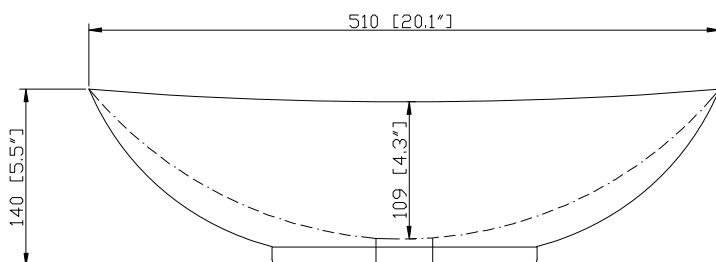

Colors / Finishes

- BK - Solid black granite
- GR - Solid gray marble
- WT - Solid white marble

Nominal Dimension

- 20.1W x 15.7D x 5.5H inches
- 510 x 410 x 140mm

Product Diagrams

Top

Front

Side