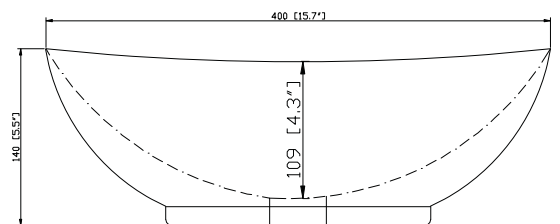

Colors / Finishes

- BK - Solid black granite
- GR - Solid gray marble
- WT - Solid white marble

Nominal Dimension

- 20.1W x 15.7D x 5.5H inches
- 510 x 410 x 140mm

Product Diagrams

Top

Front

Side