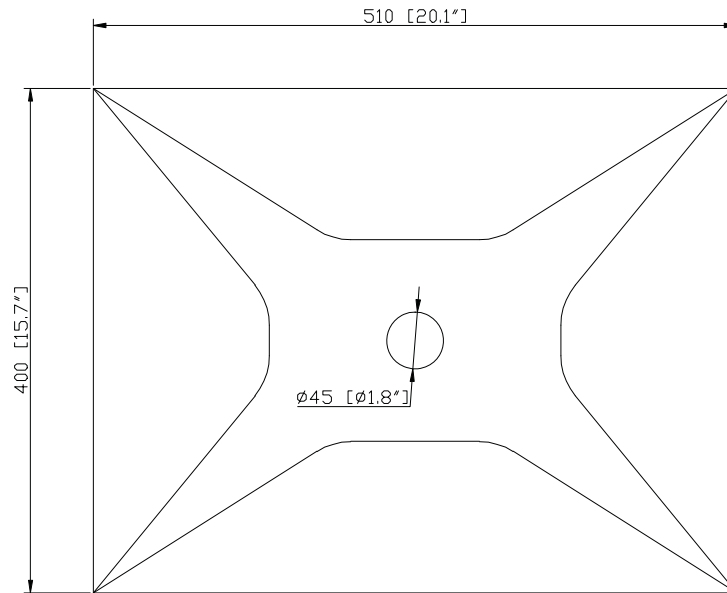

Avanity

SVE510BK / SVE510GR / SVE510WT

Features

- Natural variations and markings
- Vessel application
- 1.8 in. drain opening
- No overflow outlet

Components

Drain	GV-DRAIN-CP	GV-DRAIN-BN
Vanity	LEGACY-V40-BU	PRADO-V22-DW

Colors / Finishes

- BK - Solid black granite
- GR - Solid gray marble
- WT - Solid white marble

Nominal Dimension

- 20.1W x 15.7D x 5.5H inches
- 510 x 410 x 140mm

Product Diagrams

Top

Front

Side