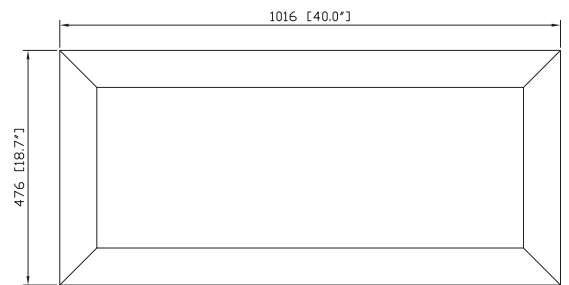

- 40W x 18.7D x 31H (inches)

Components

Mirror	LEGACY-M36-BU		
Sink	SVE510BK	SVE510RBK	SVE510GR
	SVE470GR	SVE470WT	SVE470BK

Product Diagrams

Front

Back

Side

Top