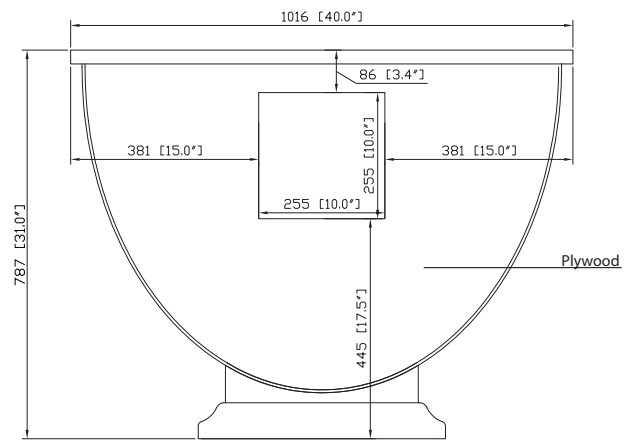

- 40W x 18.7D x 31H (inches)

Components

Mirror	LEGACY-M36-BU		
Sink	SVE510BK	SVE510RBK	SVE510GR
	SVE470GR	SVE470WT	SVE470BK

Product Diagrams

Front

Back

Side

Top