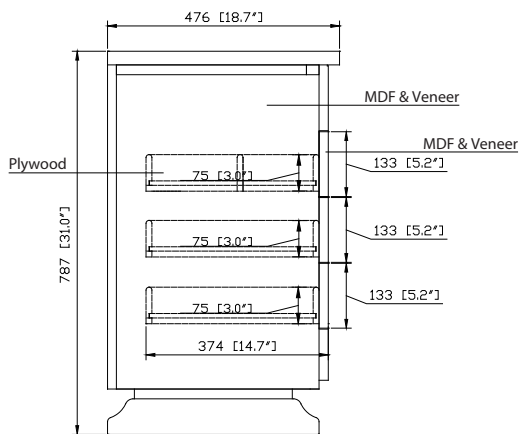

- 40W x 18.7D x 31H (inches)

Components

Mirror	LEGACY-M36-BU		
Sink	SVE510BK	SVE510RBK	SVE510GR
	SVE470GR	SVE470WT	SVE470BK

Product Diagrams

Front

Back

Side

Top