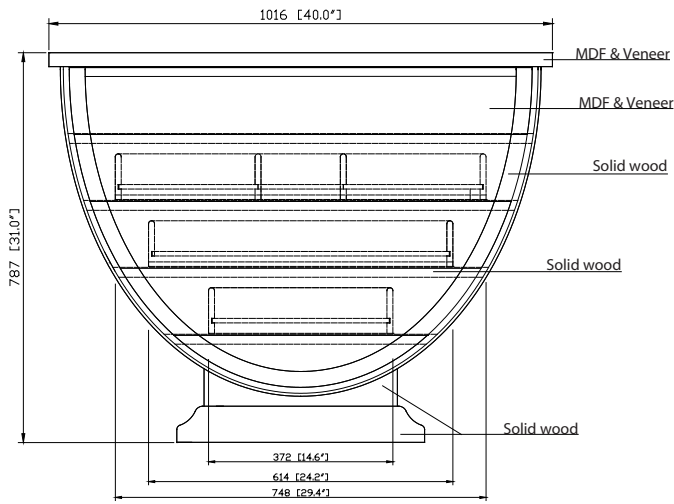

Avanity

LEGACY-V40-BU

Features

- Solid poplar frame and maple burl veneer MDF
- Wood top not drilled with any openings
- 3 soft-close drawers
- Adjustable height levelers

Colors / Finishes

- Golden Burl

Nominal Dimension

- 40W x 18.7D x 31H (inches)

Components

Mirror	LEGACY-M36-BU		
Sink	SVE510BK	SVE510RBK	SVE510GR
	SVE470GR	SVE470WT	SVE470BK

Product Diagrams

Front

Back

Side

Top