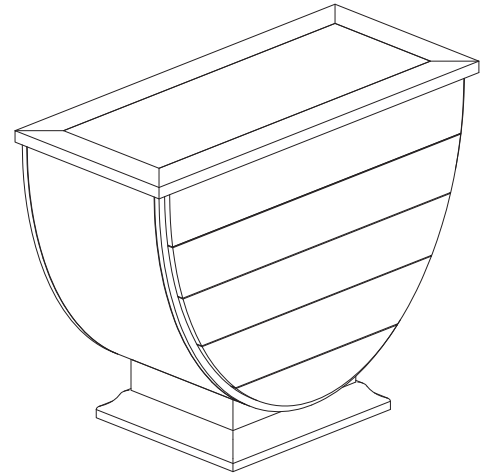

Avanity

LEGACY-V40-BU

Features

- Solid poplar frame and maple burl veneer MDF
- Wood top not drilled with any openings
- 3 soft-close drawers
- Adjustable height levelers

Colors / Finishes

- Golden Burl

Nominal Dimension

- 40W x 18.7D x 31H (inches)

Components

Mirror	LEGACY-M36-BU		
Sink	SVE510BK	SVE510RBK	SVE510GR
	SVE470GR	SVE470WT	SVE470BK

Product Diagrams

Front

Back

Side

Top