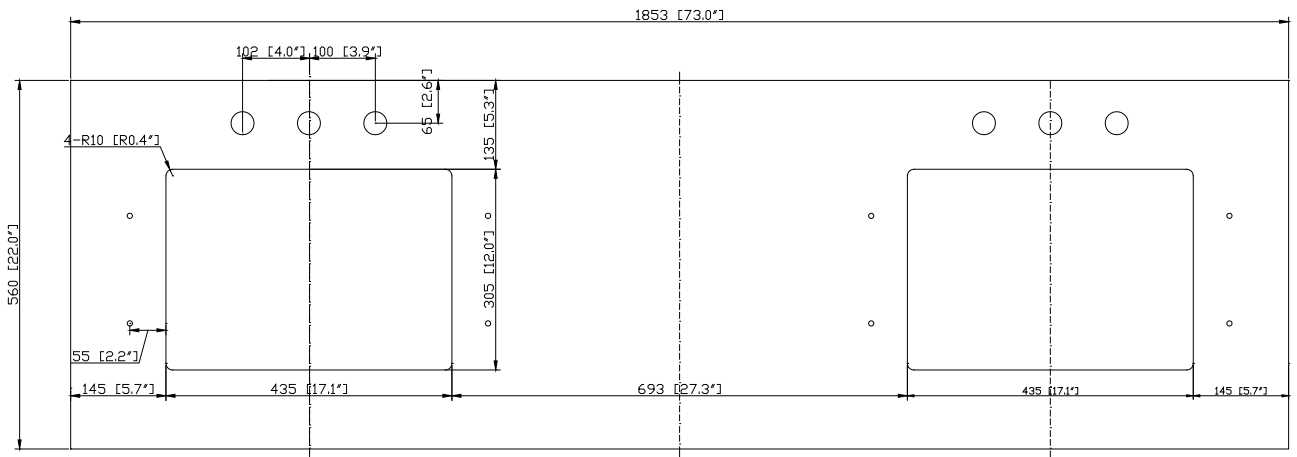

SUT73BK-R / SUT73CW -R / SUT73GB-R

Features

- Dual 20" rectangular sink cutout
- 8" widespread faucet holes
- 4" backsplash included
- Sink clips included

Colors / Finishes

- BK - Natural Black Granite
- CW - Natural Carrera White marble
- GB - Natural Galala Beige marble

Nominal Dimension

- 73W x 22D x 1H inches
- 1853 x 560 x 25 mm

Components

Sink	CUM20WT-R	
Vanity	MADISON-V72	MODERO-V72

Product Diagrams

Top

Side