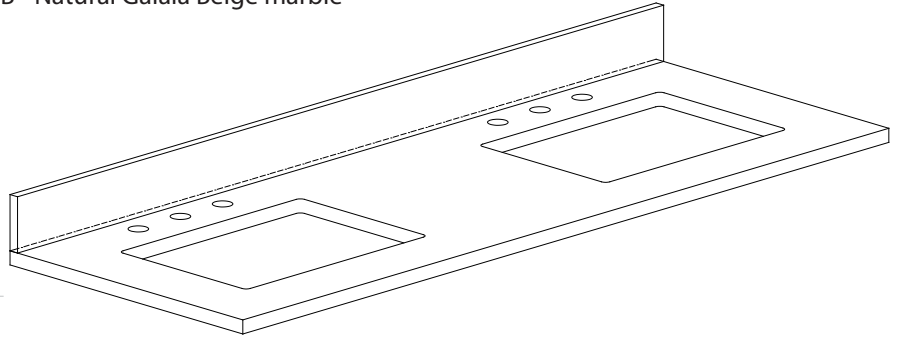

SUT73BK-R / SUT73CW -R / SUT73GB-R

Features

- Dual 20" rectangular sink cutout
- 8" widespread faucet holes
- 4" backsplash included
- Sink clips included

Colors / Finishes

- BK - Natural Black Granite
- CW - Natural Carrera White marble
- GB - Natural Galala Beige marble

Nominal Dimension

- 73W x 22D x 1H inches
- 1853 x 560 x 25 mm

Components

Sink	CUM20WT-R	
Vanity	MADISON-V72	MODERO-V72

Product Diagrams

Top

Side