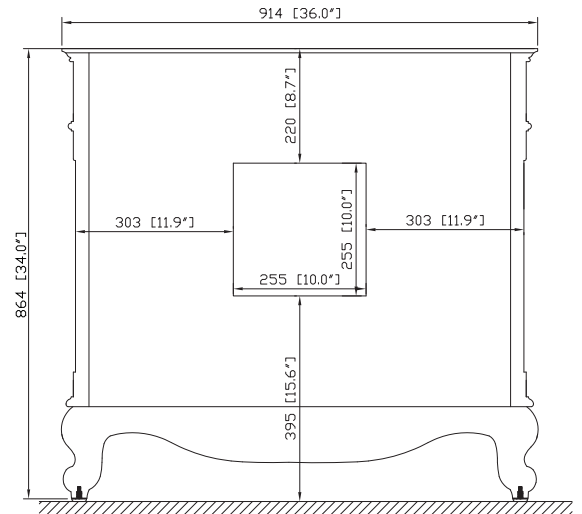

Avanity

PROVENCE-V36-AC

Features

- Solid poplar wood frame, Cherry veneer MDF
- Hand crafted details
- 2 soft-close doors
- 1 interior drawer
- Antique brass finished hardware
- Adjustable height levelers

Colors / Finishes

- Antique Cherry

Nominal Dimension

- 36W x 21.5D x 34H inches

Components

Mirror	PROVENCE-M24-AC	PROVENCE-M30-AC	PROVENCE-M36-AC
Vanity Top	PROVENCE-SUT37BN		
Sink	CUM18WT	CUM18LN	

Product Diagrams

Front

Back

Side

Top