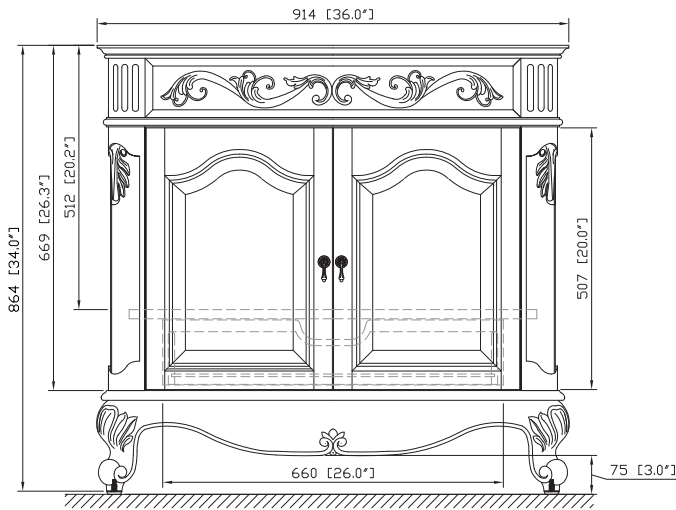

Avanity

PROVENCE-V36-AC

Features

- Solid poplar wood frame, Cherry veneer MDF
- Hand crafted details
- 2 soft-close doors
- 1 interior drawer
- Antique brass finished hardware
- Adjustable height levelers

Colors / Finishes

- Antique Cherry

Nominal Dimension

- 36W x 21.5D x 34H inches

Components

Mirror	PROVENCE-M24-AC	PROVENCE-M30-AC	PROVENCE-M36-AC
Vanity Top	PROVENCE-SUT37BN		
Sink	CUM18WT	CUM18LN	

Product Diagrams

Front

Back

Side

Top