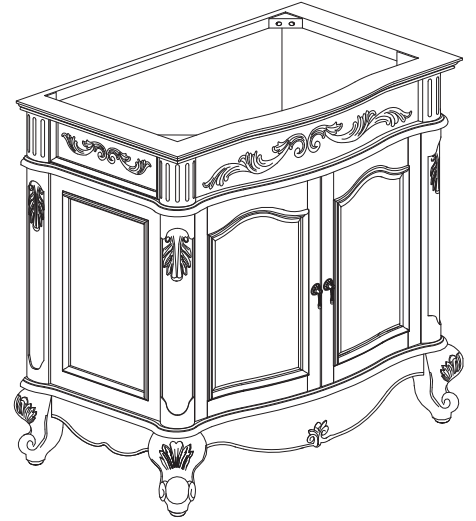

Avanity

PROVENCE-V36-AC

Features

- Solid poplar wood frame, Cherry veneer MDF
- Hand crafted details
- 2 soft-close doors
- 1 interior drawer
- Antique brass finished hardware
- Adjustable height levelers

Colors / Finishes

- Antique Cherry

Nominal Dimension

- 36W x 21.5D x 34H inches

Components

Mirror	PROVENCE-M24-AC	PROVENCE-M30-AC	PROVENCE-M36-AC
Vanity Top	PROVENCE-SUT37BN		
Sink	CUM18WT	CUM18LN	

Product Diagrams

Front

Back

Side

Top