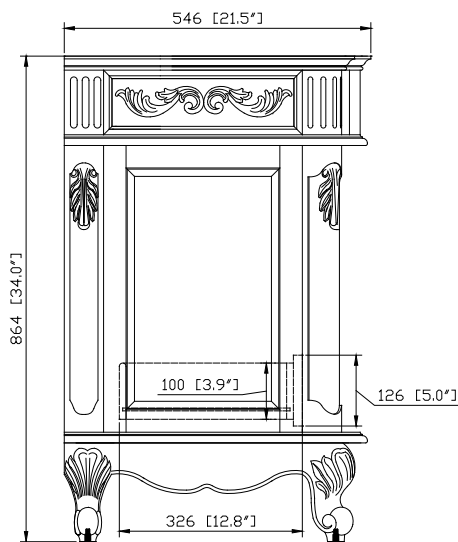

Avanity

PROVENCE-V36-AC

Features

- Solid poplar wood frame, Cherry veneer MDF
- Hand crafted details
- 2 soft-close doors
- 1 interior drawer
- Antique brass finished hardware
- Adjustable height levelers

Colors / Finishes

- Antique Cherry

Nominal Dimension

- 36W x 21.5D x 34H inches

Components

Mirror	PROVENCE-M24-AC	PROVENCE-M30-AC	PROVENCE-M36-AC
Vanity Top	PROVENCE-SUT37BN		
Sink	CUM18WT	CUM18LN	

Product Diagrams

Front

Back

Side

Top