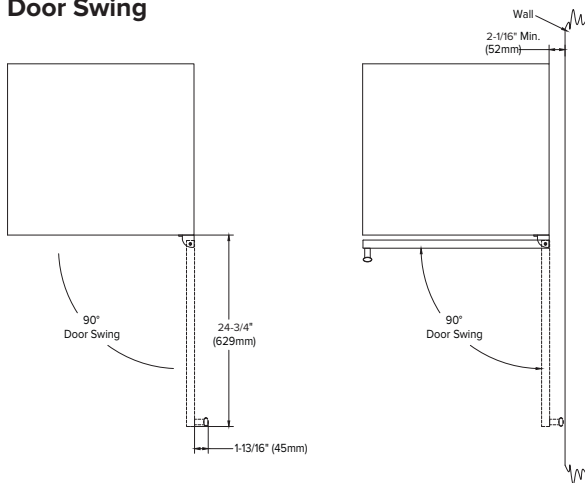

Accessories

Model	Description	Finish
PCWRFILTER	Replacement Carbon Filter	Gray
ADKP48SS	Dual Kickplate (intended for side-by-side installations of two 24" models)	Stainless Steel

Exterior Dimensions

Interior Dimensions

Door Swing

Specifications

Model#	AWBC242PRSRH
Wine Bottle Capacity (750 ml)	14
Can Capacity (12 oz)	82
Product Depth	23-5/8"
Product Depth with Handle*	25-7/16"
Product Height	34-1/8"
Product Width	23-13/16"
Product Weight	112 lbs
Refrigerant Type	R600a
Temperature Range	34°F – 65°F
Power Cord Length	78"
Amps	1.5
Electric Supply	115 VAC, 60 Hz

Cutout dimensions

Note: Dimensions in parentheses are in millimeters. Specifications are subject to change without notice. Visit Avallon.com for the latest information.