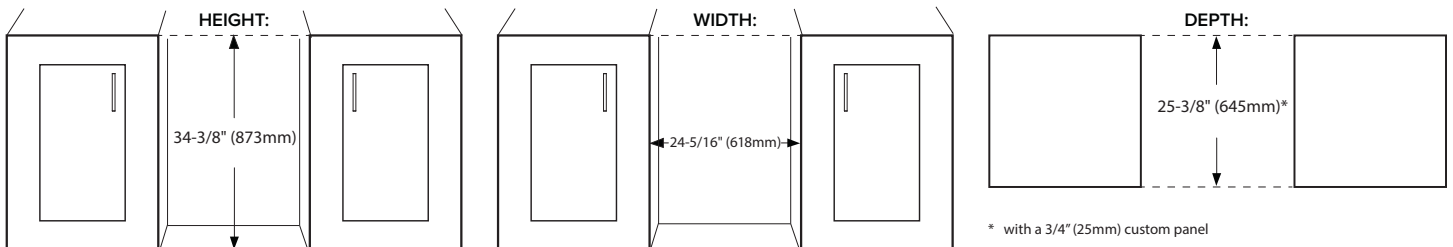

Door Swing

Specifications

Model#	AWBC242PRSRH
Wine Bottle Capacity (750 ml)	14
Can Capacity (12 oz)	82
Product Depth	23-5/8"
Product Depth with Handle*	25-7/16"
Product Height	34-1/8"
Product Width	23-13/16"
Product Weight	112 lbs
Refrigerant Type	R600a
Temperature Range	34°F – 65°F
Power Cord Length	78"
Amps	1.5
Electric Supply	115 VAC, 60 Hz

Cutout dimensions

Note: Dimensions in parentheses are in millimeters. Specifications are subject to change without notice. Visit Avallon.com for the latest information.