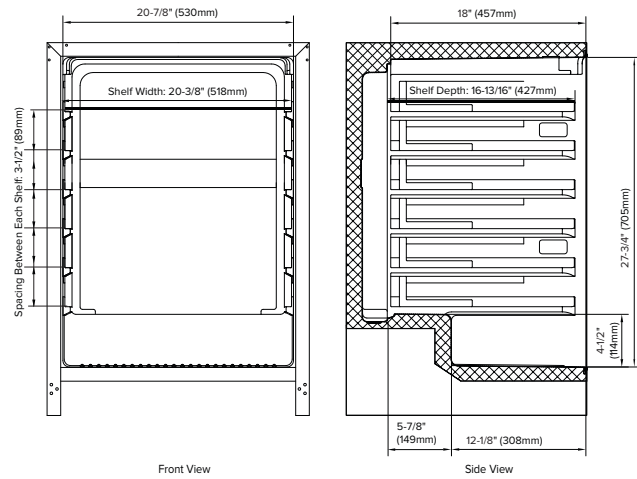

Specification Sheet

Model: AWBC242PRSRH

WINE AND BEVERAGE COOLER

24-Inch Undercounter Panel-Ready Solid Door, Right Hinged

Features

- 14-bottle and 82-can capacity, built-in low-temp beverage and wine refrigerator
- White, blue and amber interior LED lighting options
- Solid panel-ready door
- Touch panel with digital controls
- Added security with a door lock
- Sabbath mode

Accessories

Model	Description	Finish
PCWRFILTER	Replacement Carbon Filter	Gray
ADKP48SS	Dual Kickplate (intended for side-by-side installations of two 24" models)	Stainless Steel

Exterior Dimensions

Interior Dimensions

Door Swing

Specifications

Model#	AWBC242PRSRH
Wine Bottle Capacity (750 ml)	14
Can Capacity (12 oz)	82
Product Depth	23-5/8"
Product Depth with Handle*	25-7/16"
Product Height	34-1/8"
Product Width	23-13/16"
Product Weight	112 lbs
Refrigerant Type	R600a
Temperature Range	34°F – 65°F
Power Cord Length	78"
Amps	1.5
Electric Supply	115 VAC, 60 Hz

Cutout dimensions

Note: Dimensions in parentheses are in millimeters. Specifications are subject to change without notice. Visit Avallon.com for the latest information.