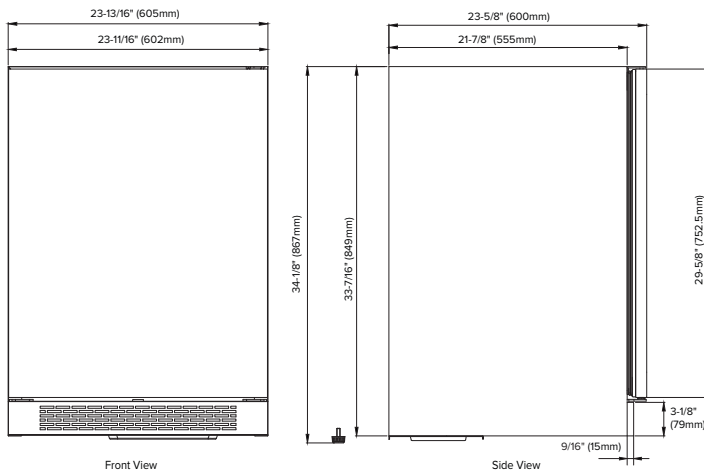

Specification Sheet

Model: AWBC242PRSRH

WINE AND BEVERAGE COOLER

24-Inch Undercounter Panel-Ready Solid Door, Right Hinged

Features

- 14-bottle and 82-can capacity, built-in low-temp beverage and wine refrigerator
- White, blue and amber interior LED lighting options
- Solid panel-ready door
- Touch panel with digital controls
- Added security with a door lock
- Sabbath mode

Accessories

Model	Description	Finish
PCWRFILTER	Replacement Carbon Filter	Gray
ADKP48SS	Dual Kickplate (intended for side-by-side installations of two 24" models)	Stainless Steel

Exterior Dimensions

Interior Dimensions

Door Swing

Specifications

Model#	AWBC242PRSRH
Wine Bottle Capacity (750 ml)	14
Can Capacity (12 oz)	82
Product Depth	23-5/8"
Product Depth with Handle*	25-7/16"
Product Height	34-1/8"
Product Width	23-13/16"
Product Weight	112 lbs
Refrigerant Type	R600a
Temperature Range	34°F – 65°F
Power Cord Length	78"
Amps	1.5
Electric Supply	115 VAC, 60 Hz

Cutout dimensions

Note: Dimensions in parentheses are in millimeters. Specifications are subject to change without notice. Visit Avallon.com for the latest information.