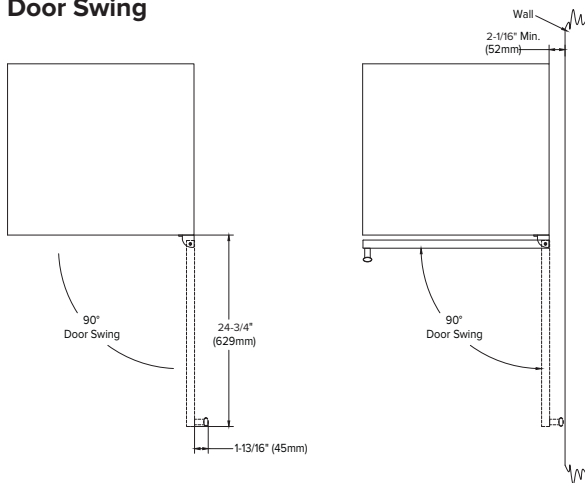

Door Swing

Specifications

Model#	AWBC242PRGRH
Wine Bottle Capacity (750 ml)	14
Can Capacity (12 oz)	82
Product Depth	23-5/8"
Product Depth with Handle*	25-7/16"
Product Height	34-1/8"
Product Width	23-13/16"
Product Weight	112 lbs
Refrigerant Type	R600a
Temperature Range	34°F – 65°F
Power Cord Length	78"
Amps	1.5
Electric Supply	115 VAC, 60 Hz