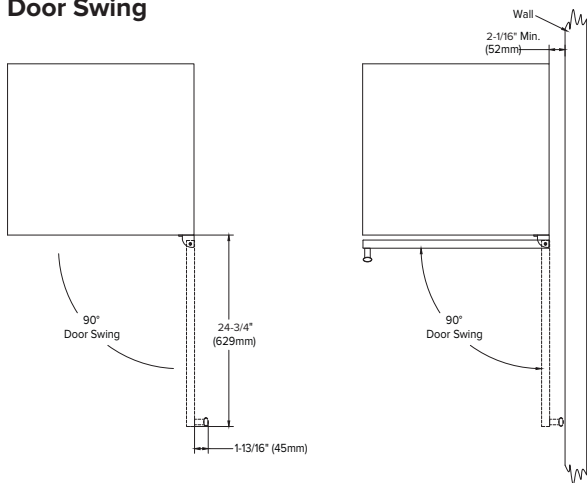

24-Inch Undercounter Stainless Steel Door, Right Hinged

Features

- 14-bottle and 82-can capacity, built-in low-temp beverage and wine refrigerator
- White, blue and amber interior LED lighting options
- Seamless stainless steel trimmed door
- UV-resistant glass door with low-e, double-panes and argon gas between the two panes
- Touch panel with digital controls
- Added security with a door lock
- Sabbath mode

Exterior Dimensions

Interior Dimensions

Door Swing

Specifications

Model#	AWBC242SGRH
Wine Bottle Capacity (750 ml)	14
Can Capacity (12 oz)	82
Product Depth	23-7/16"
Product Depth with Handle	25-1/4"
Product Height	34-1/8"
Product Width	23-13/16"
Product Weight	112 lbs
Refrigerant Type	R600a
Temperature Range	34°F – 65°F
Power Cord Length	78"
Amps	1.5
Electric Supply	115 VAC, 60 Hz

Cutout dimensions

Note: Dimensions in parentheses are in millimeters. Specifications are subject to change without notice. Visit Avallon.com for the latest information.