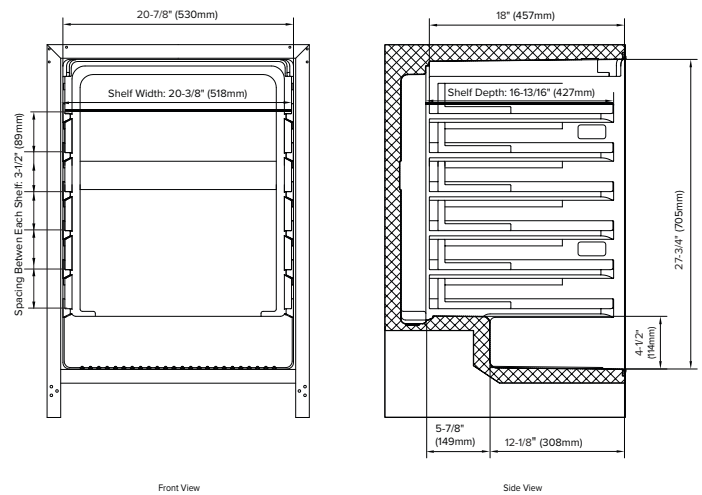

24-Inch Undercounter Stainless Steel Door, Right Hinged

Features

- 14-bottle and 82-can capacity, built-in low-temp beverage and wine refrigerator
- White, blue and amber interior LED lighting options
- Seamless stainless steel trimmed door
- UV-resistant glass door with low-e, double-panes and argon gas between the two panes
- Touch panel with digital controls
- Added security with a door lock
- Sabbath mode

Exterior Dimensions

Interior Dimensions

Door Swing

Specifications

Model#	AWBC242SGRH
Wine Bottle Capacity (750 ml)	14
Can Capacity (12 oz)	82
Product Depth	23-7/16"
Product Depth with Handle	25-1/4"
Product Height	34-1/8"
Product Width	23-13/16"
Product Weight	112 lbs
Refrigerant Type	R600a
Temperature Range	34°F – 65°F
Power Cord Length	78"
Amps	1.5
Electric Supply	115 VAC, 60 Hz

Cutout dimensions

Note: Dimensions in parentheses are in millimeters. Specifications are subject to change without notice. Visit Avallon.com for the latest information.