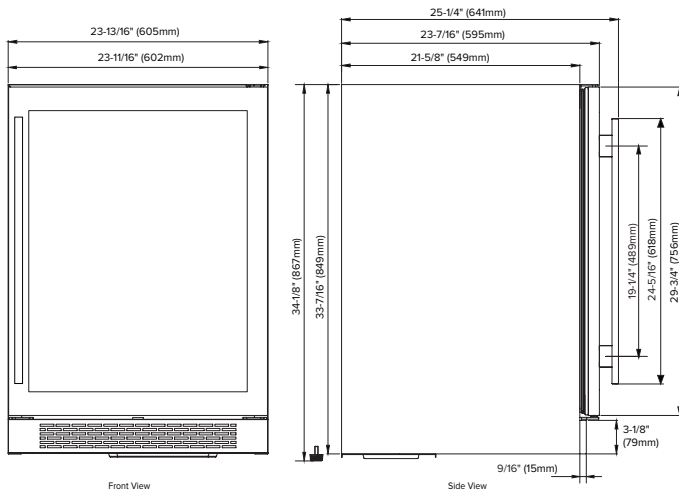

24-Inch Undercounter Stainless Steel Door, Right Hinged

Features

- 14-bottle and 82-can capacity, built-in low-temp beverage and wine refrigerator
- White, blue and amber interior LED lighting options
- Seamless stainless steel trimmed door
- UV-resistant glass door with low-e, double-panes and argon gas between the two panes
- Touch panel with digital controls
- Added security with a door lock
- Sabbath mode

Exterior Dimensions

Interior Dimensions

Door Swing

Specifications

Model#	AWBC242SGRH
Wine Bottle Capacity (750 ml)	14
Can Capacity (12 oz)	82
Product Depth	23-7/16"
Product Depth with Handle	25-1/4"
Product Height	34-1/8"
Product Width	23-13/16"
Product Weight	112 lbs
Refrigerant Type	R600a
Temperature Range	34°F – 65°F
Power Cord Length	78"
Amps	1.5
Electric Supply	115 VAC, 60 Hz

Cutout dimensions

Note: Dimensions in parentheses are in millimeters. Specifications are subject to change without notice. Visit Avallon.com for the latest information.