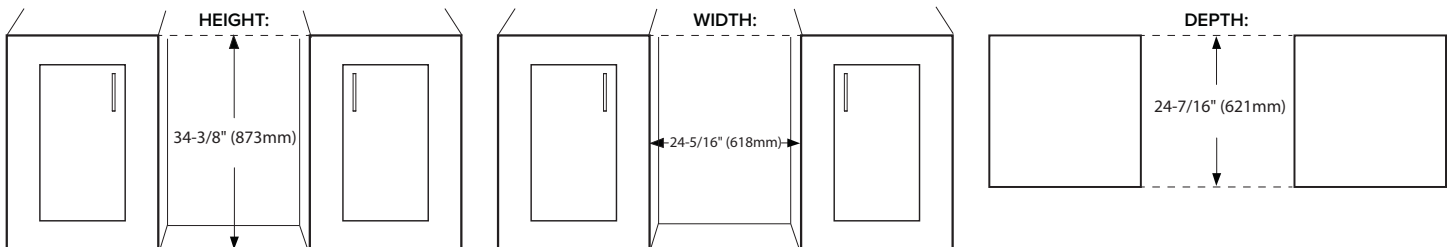

Exterior Dimensions

Interior Dimensions

Door Swing

Specifications

Model#	AWBC242SGRH
Wine Bottle Capacity (750 ml)	14
Can Capacity (12 oz)	82
Product Depth	23-7/16"
Product Depth with Handle	25-1/4"
Product Height	34-1/8"
Product Width	23-13/16"
Product Weight	112 lbs
Refrigerant Type	R600a
Temperature Range	34°F – 65°F
Power Cord Length	78"
Amps	1.5
Electric Supply	115 VAC, 60 Hz

Cutout dimensions

Note: Dimensions in parentheses are in millimeters. Specifications are subject to change without notice. Visit Avallon.com for the latest information.