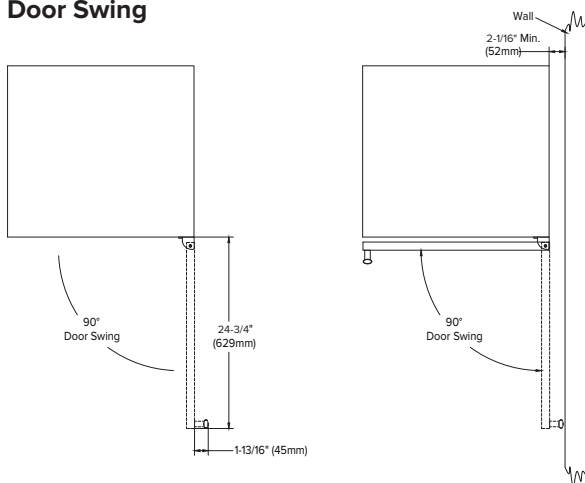

Accessories

Model	Description	Finish
PCWRFILTER	Replacement Carbon Filter	Gray
ADKP48SS	Dual Kickplate (intended for side-by-side installations of two 24" models)	Stainless Steel

Exterior Dimensions

Interior Dimensions

Door Swing

Specifications

Model#	AWBC242PRSLH
Wine Bottle Capacity (750 ml)	14
Can Capacity (12 oz)	82
Product Depth	23-5/8"
Product Depth with Handle*	25-7/16"
Product Height	34-1/8"
Product Width	23-13/16"
Product Weight	112 lbs
Refrigerant Type	R600a
Temperature Range	34°F – 65°F
Power Cord Length	78"
Amps	1.5
Electric Supply	115 VAC, 60 Hz

Cutout dimensions

Note: Dimensions in parentheses are in millimeters. Specifications are subject to change without notice. Visit Avallon.com for the latest information.