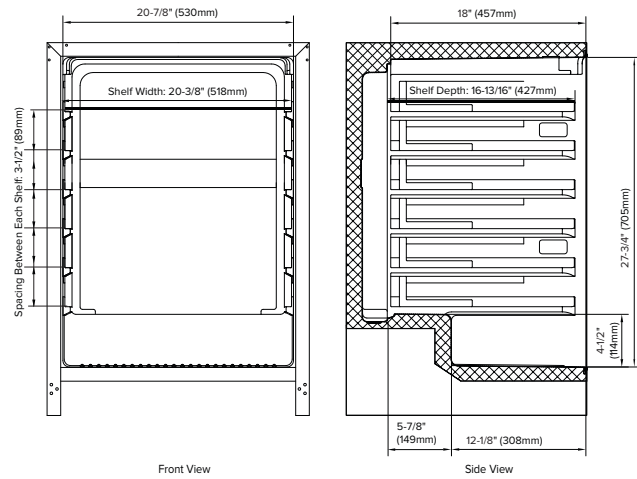

24-Inch Undercounter Panel-Ready Solid Door, Left Hinged

Features

- 14-bottle and 82-can capacity, built-in low-temp beverage and wine refrigerator
- White, blue and amber interior LED lighting options
- Solid panel-ready door
- Touch panel with digital controls
- Added security with a door lock
- Sabbath mode

Accessories

Model	Description	Finish
PCWRFILTER	Replacement Carbon Filter	Gray
ADKP48SS	Dual Kickplate (intended for side-by-side installations of two 24" models)	Stainless Steel

Exterior Dimensions

Interior Dimensions

Door Swing

Specifications

Model#	AWBC242PRSLH
Wine Bottle Capacity (750 ml)	14
Can Capacity (12 oz)	82
Product Depth	23-5/8"
Product Depth with Handle*	25-7/16"
Product Height	34-1/8"
Product Width	23-13/16"
Product Weight	112 lbs
Refrigerant Type	R600a
Temperature Range	34°F – 65°F
Power Cord Length	78"
Amps	1.5
Electric Supply	115 VAC, 60 Hz

Cutout dimensions

Note: Dimensions in parentheses are in millimeters. Specifications are subject to change without notice. Visit Avallon.com for the latest information.