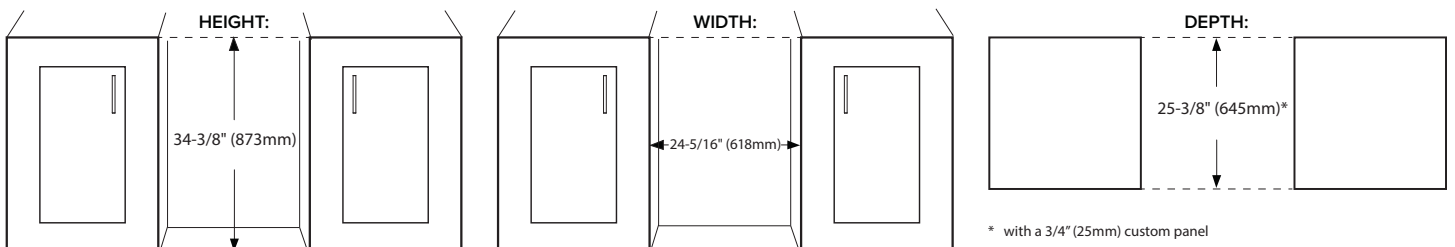

Door Swing

Specifications

Model#	AWBC242PRSLH
Wine Bottle Capacity (750 ml)	14
Can Capacity (12 oz)	82
Product Depth	23-5/8"
Product Depth with Handle*	25-7/16"
Product Height	34-1/8"
Product Width	23-13/16"
Product Weight	112 lbs
Refrigerant Type	R600a
Temperature Range	34°F – 65°F
Power Cord Length	78"
Amps	1.5
Electric Supply	115 VAC, 60 Hz

Cutout dimensions

Note: Dimensions in parentheses are in millimeters. Specifications are subject to change without notice. Visit Avallon.com for the latest information.