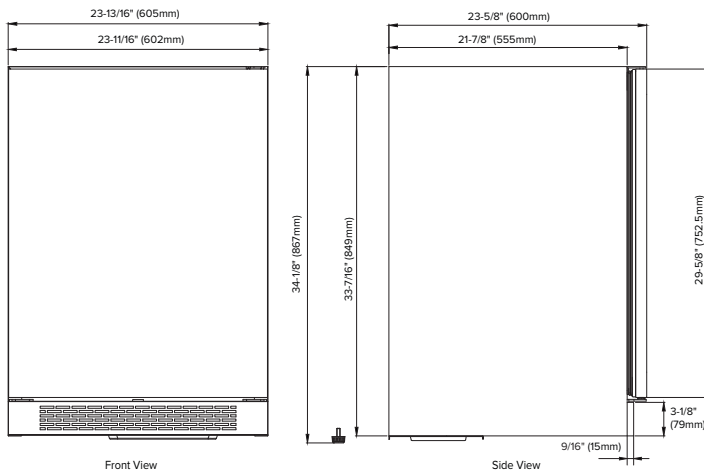

24-Inch Undercounter Panel-Ready Solid Door, Left Hinged

Features

- 14-bottle and 82-can capacity, built-in low-temp beverage and wine refrigerator
- White, blue and amber interior LED lighting options
- Solid panel-ready door
- Touch panel with digital controls
- Added security with a door lock
- Sabbath mode

Accessories

Model	Description	Finish
PCWRFILTER	Replacement Carbon Filter	Gray
ADKP48SS	Dual Kickplate (intended for side-by-side installations of two 24" models)	Stainless Steel

Exterior Dimensions

Interior Dimensions

Door Swing

Specifications

Model#	AWBC242PRSLH
Wine Bottle Capacity (750 ml)	14
Can Capacity (12 oz)	82
Product Depth	23-5/8"
Product Depth with Handle*	25-7/16"
Product Height	34-1/8"
Product Width	23-13/16"
Product Weight	112 lbs
Refrigerant Type	R600a
Temperature Range	34°F – 65°F
Power Cord Length	78"
Amps	1.5
Electric Supply	115 VAC, 60 Hz

Cutout dimensions

Note: Dimensions in parentheses are in millimeters. Specifications are subject to change without notice. Visit Avallon.com for the latest information.