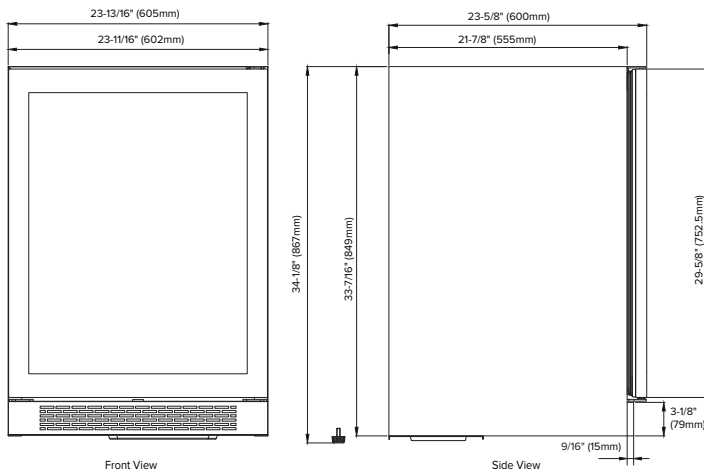

Specification Sheet

Model: AWBC242PRGLH

WINE AND BEVERAGE COOLER

24-Inch Undercounter Panel-Ready Glass Door, Left Hinged

Features

- 14-bottle and 82-can capacity, built-in low-temp beverage and wine refrigerator
- White, blue and amber interior LED lighting options
- Panel-ready trimmed door
- UV-resistant glass door with low-e, double-panes and argon gas between the two panes
- Touch panel with digital controls
- Added security with a door lock
- Sabbath mode

Exterior Dimensions

Interior Dimensions

Door Swing

Specifications

| Model# | AWBC242PRGLH |
|-------------------------------|----------------|
| Wine Bottle Capacity (750 ml) | 14 |
| Can Capacity (12 oz) | 82 |
| Product Depth | 23-5/8" |
| Product Depth with Handle* | 25-7/16" |
| Product Height | 34-1/8" |
| Product Width | 23-13/16" |
| Product Weight | 112 lbs |
| Refrigerant Type | R600a |
| Temperature Range | 34°F – 65°F |
| Power Cord Length | 78" |
| Amps | 1.5 |
| Electric Supply | 115 VAC, 60 Hz |

Cutout dimensions

Note: Dimensions in parentheses are in millimeters. Specifications are subject to change without notice. Visit Avallon.com for the latest information.