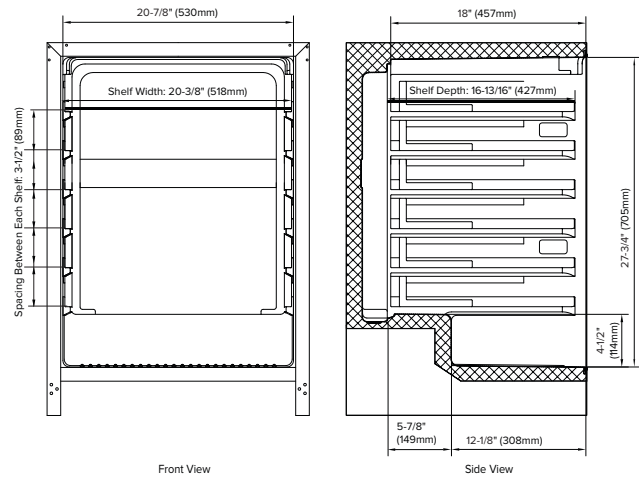

Specification Sheet

Model: AWBC242PRGLH

WINE AND BEVERAGE COOLER

24-Inch Undercounter Panel-Ready Glass Door, Left Hinged

Features

- 14-bottle and 82-can capacity, built-in low-temp beverage and wine refrigerator
- White, blue and amber interior LED lighting options
- Panel-ready trimmed door
- UV-resistant glass door with low-e, double-panes and argon gas between the two panes
- Touch panel with digital controls
- Added security with a door lock
- Sabbath mode

Exterior Dimensions

Interior Dimensions

Door Swing

Specifications

| Model# | AWBC242PRGLH |
|-------------------------------|----------------|
| Wine Bottle Capacity (750 ml) | 14 |
| Can Capacity (12 oz) | 82 |
| Product Depth | 23-5/8" |
| Product Depth with Handle* | 25-7/16" |
| Product Height | 34-1/8" |
| Product Width | 23-13/16" |
| Product Weight | 112 lbs |
| Refrigerant Type | R600a |
| Temperature Range | 34°F – 65°F |
| Power Cord Length | 78" |
| Amps | 1.5 |
| Electric Supply | 115 VAC, 60 Hz |

Cutout dimensions

Note: Dimensions in parentheses are in millimeters. Specifications are subject to change without notice. Visit Avallon.com for the latest information.