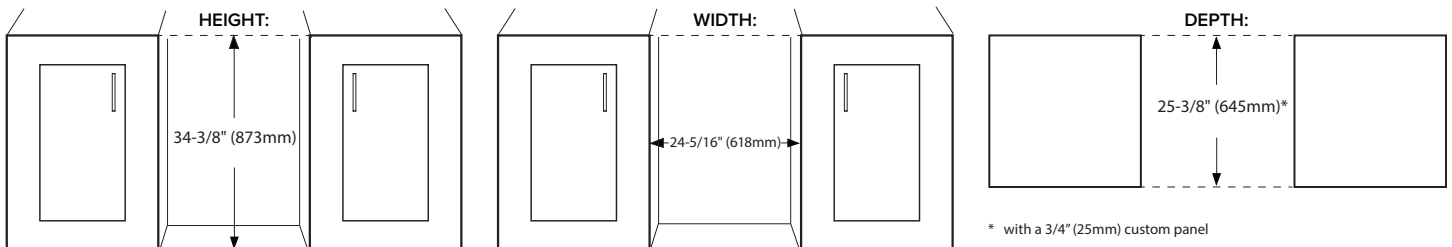

Exterior Dimensions

Interior Dimensions

Door Swing

Specifications

| Model# | AWBC242PRGLH |
|-------------------------------|----------------|
| Wine Bottle Capacity (750 ml) | 14 |
| Can Capacity (12 oz) | 82 |
| Product Depth | 23-5/8" |
| Product Depth with Handle* | 25-7/16" |
| Product Height | 34-1/8" |
| Product Width | 23-13/16" |
| Product Weight | 112 lbs |
| Refrigerant Type | R600a |
| Temperature Range | 34°F – 65°F |
| Power Cord Length | 78" |
| Amps | 1.5 |
| Electric Supply | 115 VAC, 60 Hz |

Cutout dimensions

Note: Dimensions in parentheses are in millimeters. Specifications are subject to change without notice. Visit Avallon.com for the latest information.