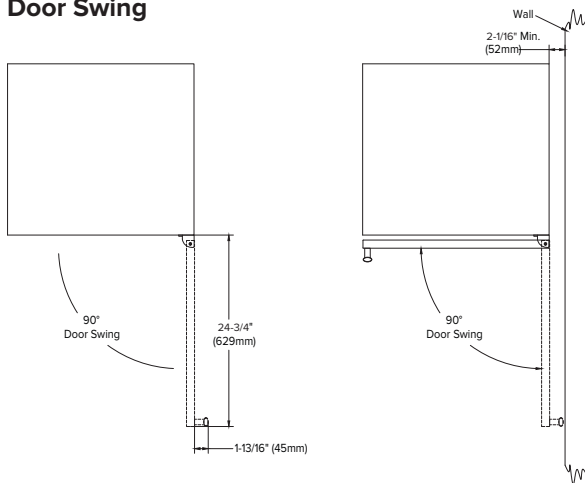

Accessories

| Model | Description | Finish |
|------------|--|-----------------|
| PCWRFILTER | Replacement Carbon Filter | Gray |
| ADKP48SS | Dual Kickplate (intended for side-by-side installations of two 24" models) | Stainless Steel |

Exterior Dimensions

Interior Dimensions

Door Swing

Specifications

| Model# | AWBC242PRGLH |
|-------------------------------|----------------|
| Wine Bottle Capacity (750 ml) | 14 |
| Can Capacity (12 oz) | 82 |
| Product Depth | 23-5/8" |
| Product Depth with Handle* | 25-7/16" |
| Product Height | 34-1/8" |
| Product Width | 23-13/16" |
| Product Weight | 112 lbs |
| Refrigerant Type | R600a |
| Temperature Range | 34°F – 65°F |
| Power Cord Length | 78" |
| Amps | 1.5 |
| Electric Supply | 115 VAC, 60 Hz |

Cutout dimensions

Note: Dimensions in parentheses are in millimeters. Specifications are subject to change without notice. Visit Avallon.com for the latest information.