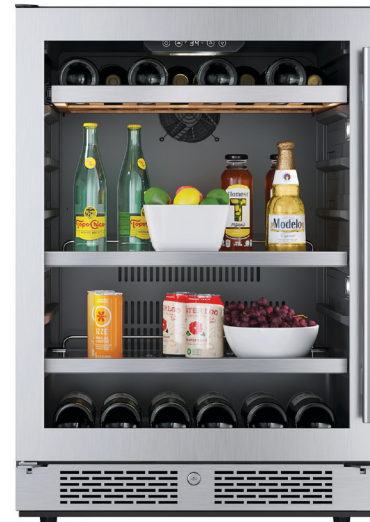

Warranty

- One (1) year parts and labor
- Five (5) years compressor (part only)

Accessories

Model	Description	Finish
PCWRFILTER	Replacement Carbon Filter	Gray
ADKP48SS	Dual Kickplate (intended for side-by-side installations of two 24" models)	Stainless Steel