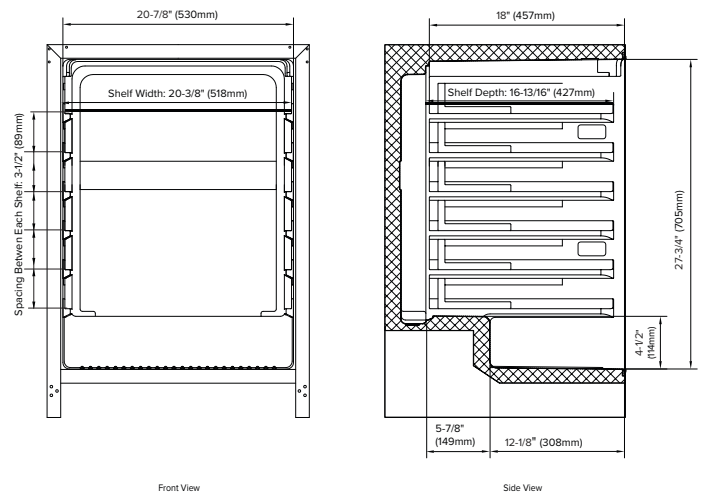

#### Features

- 14-bottle and 82-can capacity, built-in low-temp beverage and wine refrigerator
- White, blue and amber interior LED lighting options
- Seamless stainless steel trimmed door
- UV-resistant glass door with low-e, double-panes and argon gas between the two panes
- Touch panel with digital controls
- Added security with a door lock
- Sabbath mode

## Exterior Dimensions

## Interior Dimensions

## Cutout dimensions

Note: Dimensions in parentheses are in millimeters. Specifications are subject to change without notice. Visit [Avallon.com](http://Avallon.com) for the latest information.