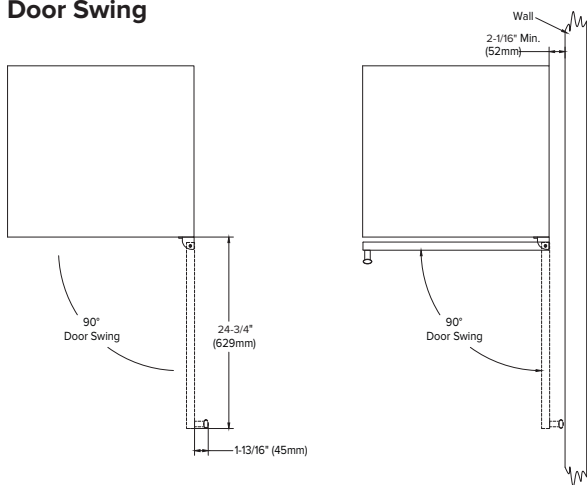

Door Swing

Specifications

Model#	AWBC242SGLH
Wine Bottle Capacity (750 ml)	14
Can Capacity (12 oz)	82
Product Depth	23-7/16"
Product Depth with Handle	25-1/4"
Product Height	34-1/8"
Product Width	23-13/16"
Product Weight	112 lbs
Refrigerant Type	R600a
Temperature Range	34°F – 65°F
Power Cord Length	78"
Amps	1.5
Electric Supply	115 VAC, 60 Hz