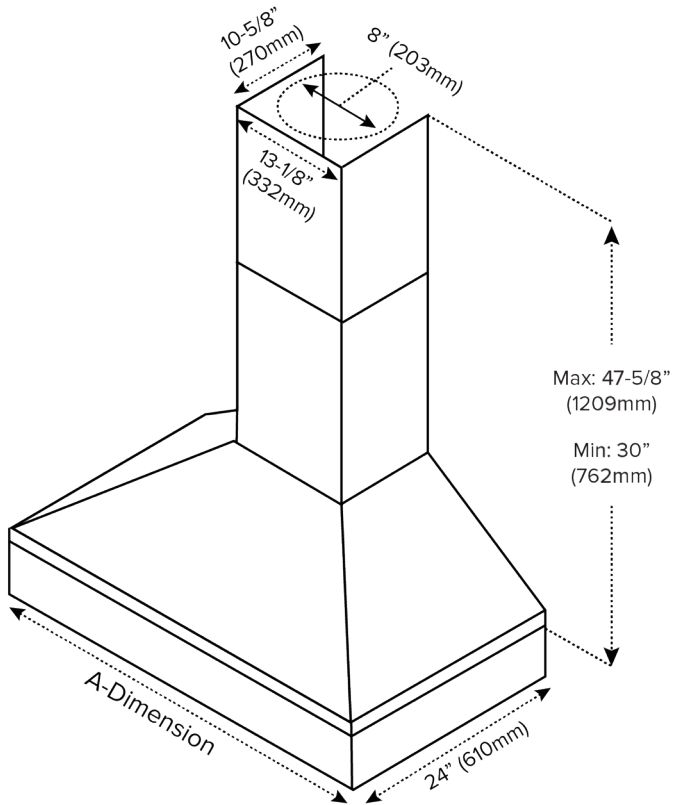

Additional Features

- CFMBK1200A *CFM Reduction Kit
**Limits model to first fan speed to meet building codes*

Warranty

- 3-year parts, 1-year labor

Model Details

| Model | ARHW42PAA |
|-----------------------|---|
| Width | 42" |
| Dimensions | 42" W x 24" D x 12-1/8" H |
| Finish | Stainless Steel |
| Fan Speeds (CFM) | 375; 640; 940; 1200 |
| Duct Size | 8" |
| Min. Ceiling Height | 7-1/2' (Electric) / 8' (Gas) |
| Max Ceiling Height | 10' |
| Sones (High Speed) | 13 |
| Sones (Working Speed) | 3.0 |
| Grease Filter | Stainless Steel Baffle (2) |
| Controls | Retractable Rotating Knobs w/ White Backlight |
| Lighting | 2 White LEDs (540 Lumen) |