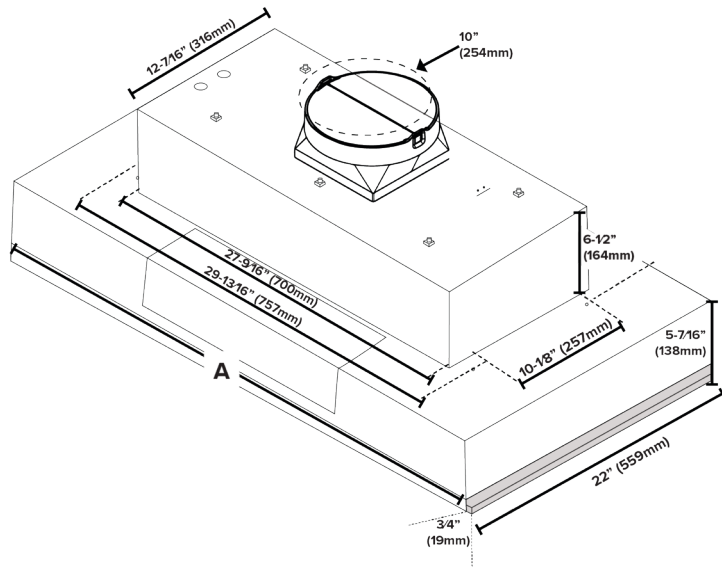

Additional Features

- CFMBK1200A *CFM Reduction Kit
**Limits model to first fan speed to meet building codes*

Warranty

- 3-year parts, 1-year labor

Model Details

Model	ARHI46PAA
Width	46"
Dimensions	46-1/2" W x 22" D x 11-7/8" H
Finish	Stainless Steel
Fan Speeds (CFM)	380; 660; 950; 1200
Duct Size	10"
Sones (High Speed)	13
Sones (Working Speed)	2.0
Grease Filter	Stainless Steel Baffle (3)
Controls	Retractable Rotating Knobs w/ White Backlight
Lighting	4 White LEDs (540 Lumen)

Accessories

Accessory Model Number	Accessory Description
AARHA07A	Recirculation Deflector (8" round)
AARHA06A	Recirculation Filters (Contains 4 round carbon filters)
AARHA09A	8" Round Transition Reducer (Reduces from 10" to 8")