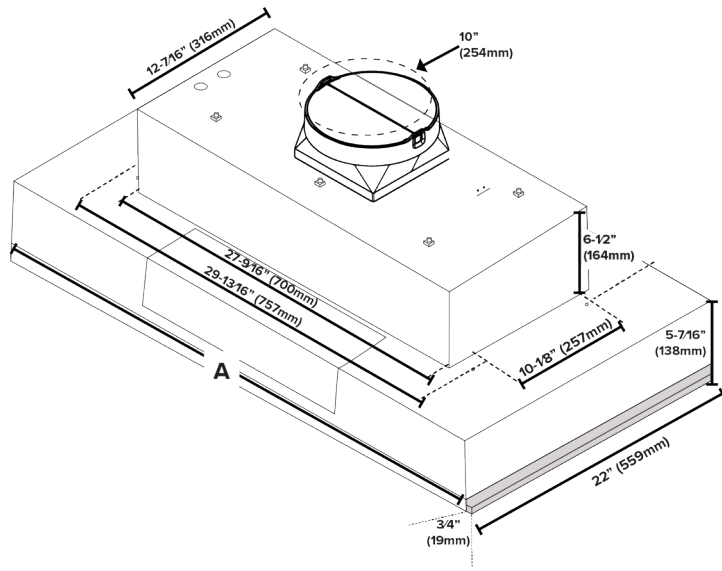

Additional Features

- CFMBK1200A *CFM Reduction Kit
**Limits model to first fan speed to meet building codes*

Warranty

- 3-year parts, 1-year labor

Model Details

Model	ARHI40PAA
Width	40"
Dimensions	40-1/2" W x 22" D x 11-7/8" H
Finish	Stainless Steel
Fan Speeds (CFM)	380; 660; 950; 1200
Duct Size	10"
Sones (High Speed)	13
Sones (Working Speed)	2.0
Grease Filter	Stainless Steel Baffle (2)
Controls	Retractable Rotating Knobs w/ White Backlight
Lighting	4 White LEDs (540 Lumen)

Accessories

Accessory Model Number	Accessory Description
AARHA07A	Recirculation Deflector (8" round)
AARHA06A	Recirculation Filters (Contains 4 round carbon filters)
AARHA09A	8" Round Transition Reducer (Reduces from 10" to 8")