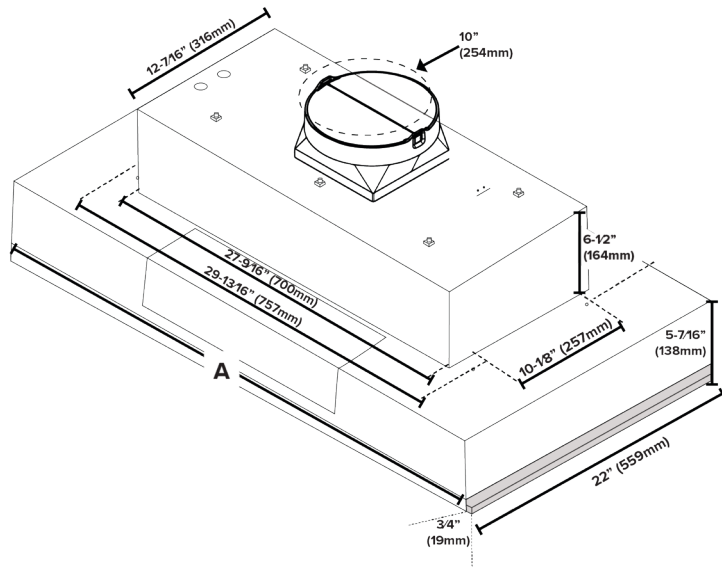

RANGE HOOD INSERT

PRO 34" Range Hood Insert

Features

- Stainless steel finish
- Fully retractable control knobs with white backlight
- White LED lighting
- Dishwasher-safe stainless steel baffle filters
- 4 Fan speeds with a max of 600 CFM

Additional Features

- CFMBK600A *CFM Reduction Kit
**Limits model to first two fan speeds to meet building codes*

Warranty

- 3-year parts, 1-year labor

Model Details

Model	ARHI34PAA
Width	34"
Dimensions	34-1/2" W x 22" D x 11-7/8" H
Finish	Stainless Steel
Fan Speeds (CFM)	90; 330; 490; 600
Duct Size	10"
Sones (High Speed)	10
Sones (Working Speed)	2.0
Grease Filter	Stainless Steel Baffle (2)
Controls	Retractable Rotating Knobs w/ White Backlight
Lighting	2 White LEDs (540 Lumen)

Accessories

Accessory Model Number	Accessory Description
AARHA07A	Recirculation Deflector (8" round)
AARHA06A	Recirculation Filters (Contains 4 round carbon filters)
AARHA09A	8" Round Transition Reducer (Reduces from 10" to 8")