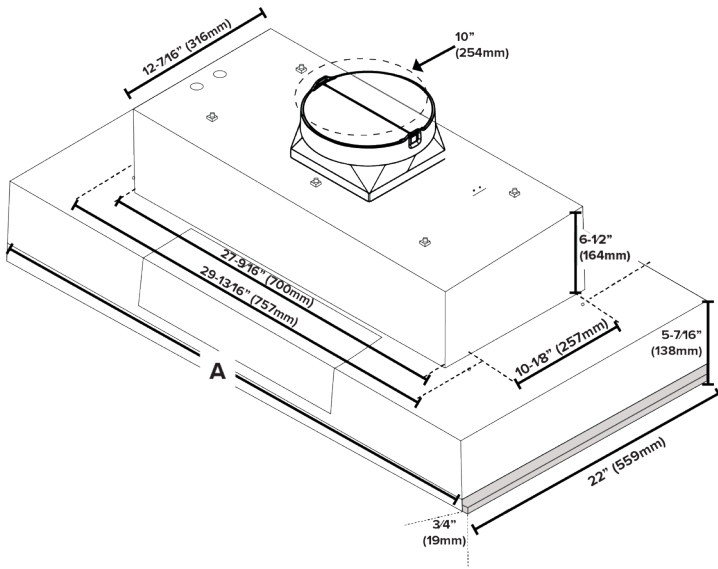

RANGE HOOD INSERT

PRO 28" Range Hood Insert

Features

- Stainless steel finish
- Fully retractable control knobs with white backlight
- White LED lighting
- Dishwasher-safe stainless steel baffle filters
- 4 Fan speeds with a max of 600 CFM

Additional Features

- CFMBK600A *CFM Reduction Kit
**Limits model to first two fan speeds to meet building codes*

Warranty

- 3-year parts, 1-year labor

Model Details

Model	ARHI28PAA
Width	28"
Dimensions	28-1/2" W x 22" D x 11-7/8" H
Finish	Stainless Steel
Fan Speeds (CFM)	90; 330; 490; 600
Duct Size	10"
Sones (High Speed)	10
Sones (Working Speed)	2.0
Grease Filter	Stainless Steel Baffle (2)
Controls	Retractable Rotating Knobs w/ White Backlight
Lighting	2 White LEDs (540 Lumen)

Accessories

Accessory Model Number	Accessory Description
AARHA07A	Recirculation Deflector (8" round)
AARHA06A	Recirculation Filters (Contains 4 round carbon filters)
AARHA09A	8" Round Transition Reducer (Reduces from 10" to 8")