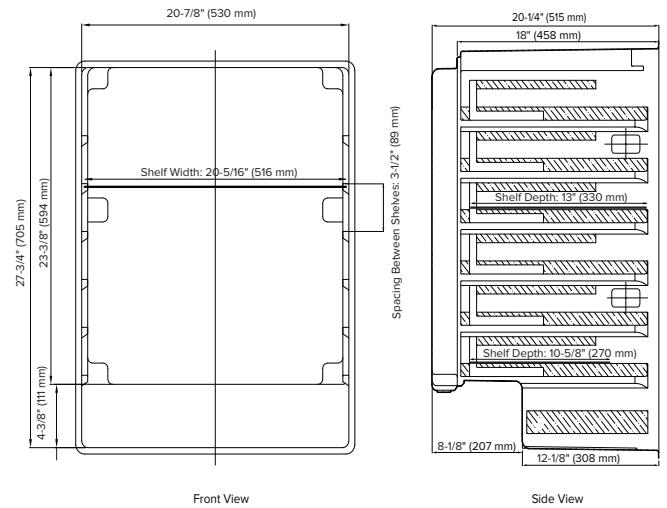

Accessories

Model	Description	Finish
PCWRFILTER	Replacement Carbon Filter	Gray

Exterior Dimensions

Interior Dimensions

Door Swing

Specifications

Model#	AFR242SS
Capacity (Volume)	5.66 cu ft
Product Depth	23-5/8"
Product Depth with Handle	25-7/16"
Product Height	34-1/8"
Product Width	23-13/16"
Product Weight	95 lbs.
Refrigerant Type	R600a
Temperature Range	34°F - 65°F
Power Cord Length	6'
Amps	1.5
Electric Supply	115 VAC, 60 Hz

Cutout dimensions

Note: Dimensions in parentheses are in millimeters. Specifications are subject to change without notice. Visit Avallon.com for the latest information.