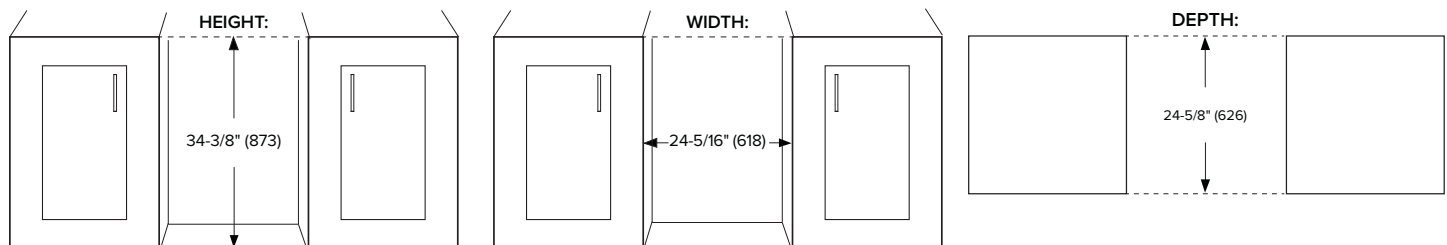

Accessories

Model	Description	Finish
PCWRFILTER	Replacement Carbon Filter	Gray

Exterior Dimensions

Interior Dimensions

Door Swing

Specifications

Model#	AFR242SS
Capacity (Volume)	5.66 cu ft
Product Depth	23-5/8"
Product Depth with Handle	25-7/16"
Product Height	34-1/8"
Product Width	23-13/16"
Product Weight	95 lbs.
Refrigerant Type	R600a
Temperature Range	34°F - 65°F
Power Cord Length	6'
Amps	1.5
Electric Supply	115 VAC, 60 Hz

Cutout dimensions

Note: Dimensions in parentheses are in millimeters. Specifications are subject to change without notice. Visit Avallon.com for the latest information.