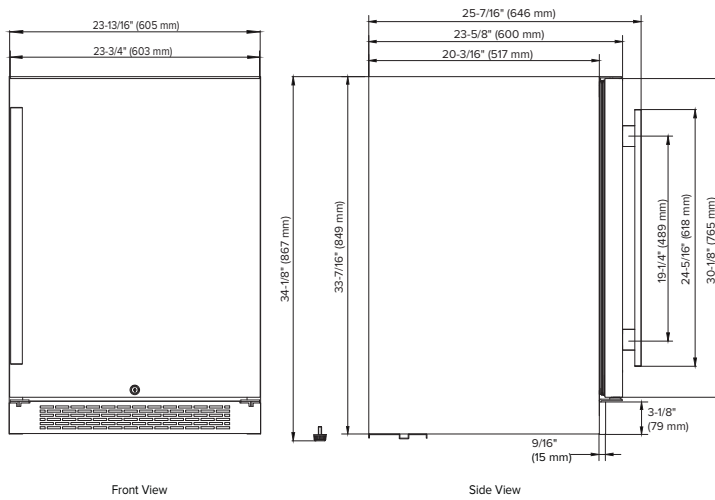

UNDERCOUNTER REFRIGERATOR

24-Inch Undercounter Refrigerator, Stainless Steel Door

Features

- 5.66 Cu Ft built-in low temp refrigerator
- White, blue and amber interior LED lighting options
- Stainless steel door
- Additional door storage
- Touch panel with digital controls
- Sanded tempered glass shelves
- Added security with a door lock
- Sabbath mode

Accessories

Model	Description	Finish
PCWRFILTER	Replacement Carbon Filter	Gray

Exterior Dimensions

Interior Dimensions

Door Swing

Specifications

Model#	AFR242SS
Capacity (Volume)	5.66 cu ft
Product Depth	23-5/8"
Product Depth with Handle	25-7/16"
Product Height	34-1/8"
Product Width	23-13/16"
Product Weight	95 lbs.
Refrigerant Type	R600a
Temperature Range	34°F - 65°F
Power Cord Length	6'
Amps	1.5
Electric Supply	115 VAC, 60 Hz

Cutout dimensions

Note: Dimensions in parentheses are in millimeters. Specifications are subject to change without notice. Visit Avallon.com for the latest information.