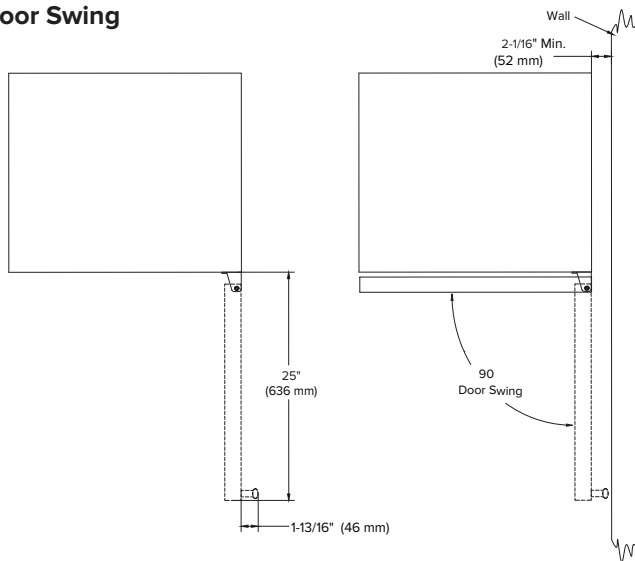

Accessories

Model	Description	Finish
PCWRFILTER	Replacement Carbon Filter	Gray

Exterior Dimensions

Interior Dimensions

Door Swing

Specifications

Model#	AFR242SS
Capacity (Volume)	5.66 cu ft
Product Depth	23-5/8"
Product Depth with Handle	25-7/16"
Product Height	34-1/8"
Product Width	23-13/16"
Product Weight	95 lbs.
Refrigerant Type	R600a
Temperature Range	34°F - 65°F
Power Cord Length	6'
Amps	1.5
Electric Supply	115 VAC, 60 Hz

Cutout dimensions

Note: Dimensions in parentheses are in millimeters. Specifications are subject to change without notice. Visit Avallon.com for the latest information.