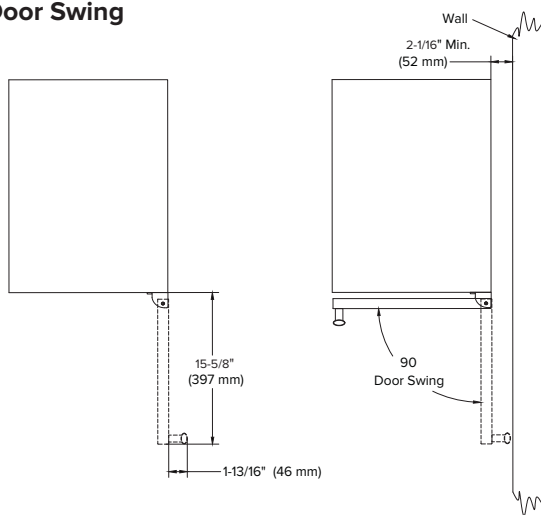

Accessories

Model	Description	Finish
PCWRFILTER	Replacement Carbon Filter	Gray

Exterior Dimensions

Interior Dimensions

Door Swing

Specifications

Model#	AFR152SS
Capacity (Volume)	3.35 cu ft
Product Depth	23-5/8"
Product Depth with Handle	25-7/16"
Product Height	34-1/8"
Product Width	15"
Product Weight	72 lbs.
Refrigerant Type	R600a
Temperature Range	34°F - 65°F
Power Cord Length	6'
Amps	1.5
Electric Supply	115 VAC, 60 Hz

Cutout dimensions

Note: Dimensions in parentheses are in millimeters. Specifications are subject to change without notice. Visit Avallon.com for the latest information.