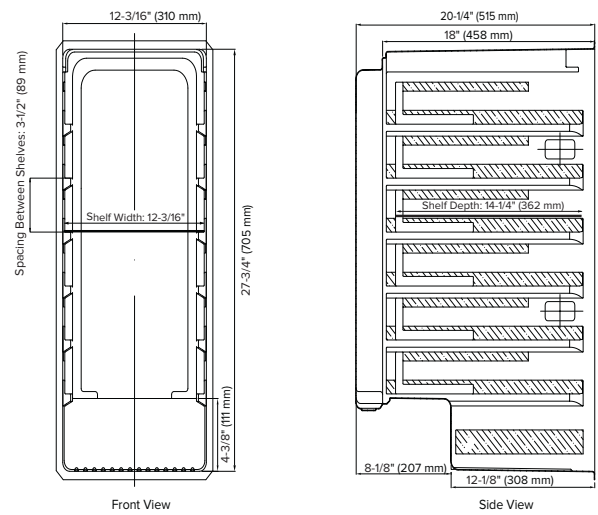

Accessories

Model	Description	Finish
PCWRFILTER	Replacement Carbon Filter	Gray

Exterior Dimensions

Interior Dimensions

Door Swing

Specifications

Model#	AFR152SS
Capacity (Volume)	3.35 cu ft
Product Depth	23-5/8"
Product Depth with Handle	25-7/16"
Product Height	34-1/8"
Product Width	15"
Product Weight	72 lbs.
Refrigerant Type	R600a
Temperature Range	34°F - 65°F
Power Cord Length	6'
Amps	1.5
Electric Supply	115 VAC, 60 Hz

Cutout dimensions

Note: Dimensions in parentheses are in millimeters. Specifications are subject to change without notice. Visit Avallon.com for the latest information.