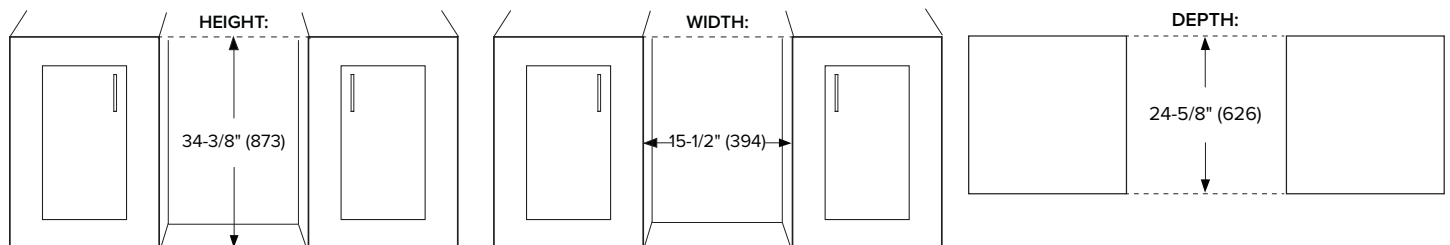

Accessories

Model	Description	Finish
PCWRFILTER	Replacement Carbon Filter	Gray

Exterior Dimensions

Interior Dimensions

Door Swing

Specifications

Model#	AFR152SS
Capacity (Volume)	3.35 cu ft
Product Depth	23-5/8"
Product Depth with Handle	25-7/16"
Product Height	34-1/8"
Product Width	15"
Product Weight	72 lbs.
Refrigerant Type	R600a
Temperature Range	34°F - 65°F
Power Cord Length	6'
Amps	1.5
Electric Supply	115 VAC, 60 Hz

Cutout dimensions

Note: Dimensions in parentheses are in millimeters. Specifications are subject to change without notice. Visit Avallon.com for the latest information.