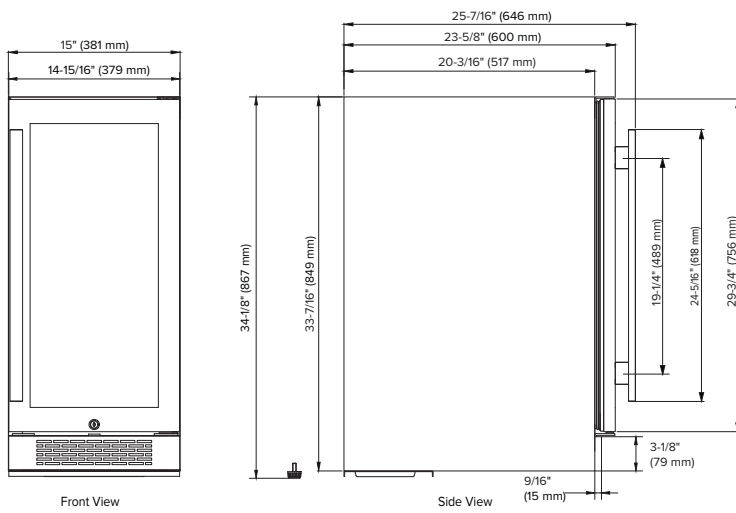

UNDERCOUNTER REFRIGERATOR

15-Inch Undercounter Refrigerator, Stainless Steel Door

Features

- 3.35 Cu Ft built-in low temp refrigerator
- White, blue and amber interior LED lighting options
- Stainless steel door
- Additional door storage
- Touch panel with digital controls
- Sanded tempered glass shelves
- Added security with a door lock
- Sabbath mode

Accessories

Model	Description	Finish
PCWRFILTER	Replacement Carbon Filter	Gray

Exterior Dimensions

Interior Dimensions

Door Swing

Specifications

Model#	AFR152SS
Capacity (Volume)	3.35 cu ft
Product Depth	23-5/8"
Product Depth with Handle	25-7/16"
Product Height	34-1/8"
Product Width	15"
Product Weight	72 lbs.
Refrigerant Type	R600a
Temperature Range	34°F - 65°F
Power Cord Length	6'
Amps	1.5
Electric Supply	115 VAC, 60 Hz

Cutout dimensions

Note: Dimensions in parentheses are in millimeters. Specifications are subject to change without notice. Visit Avallon.com for the latest information.