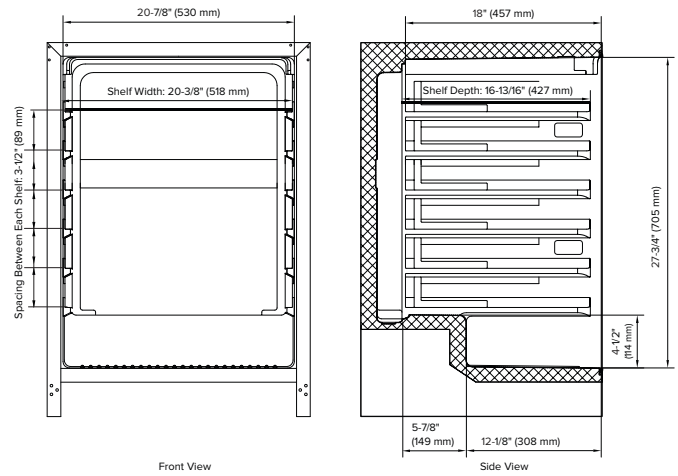

Accessories

Model	Description	Finish
PCWRFILTER	Replacement Carbon Filter	Gray

Exterior Dimensions

Interior Dimensions

Door Swing

Specifications

Model#	AWC242SZ
Wine Bottle Capacity (750 ml)	53
Product Depth	23-7/16"
Product Depth with Handle	25-1/4"
Product Height	34-1/8"
Product Width	23-13/16"
Product Weight	119 lbs.
Refrigerant Type	R600a
Temperature Range	40°F - 65°F
Power Cord Length	6'
Amps	1.5
Electric Supply	115 VAC, 60 Hz

Cutout dimensions

Note: Dimensions in parentheses are in millimeters. Specifications are subject to change without notice. Visit Avallon.com for the latest information.