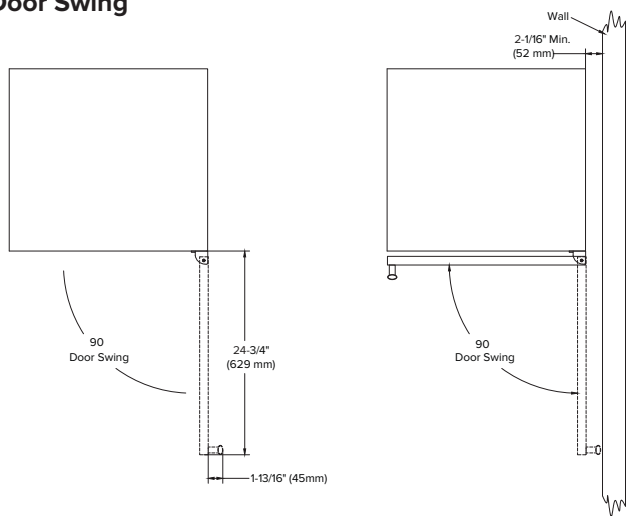

Accessories

Model	Description	Finish
PCWRFILTER	Replacement Carbon Filter	Gray

Exterior Dimensions

Interior Dimensions

Door Swing

Specifications

Model#	AWC242SZ
Wine Bottle Capacity (750 ml)	53
Product Depth	23-7/16"
Product Depth with Handle	25-1/4"
Product Height	34-1/8"
Product Width	23-13/16"
Product Weight	119 lbs.
Refrigerant Type	R600a
Temperature Range	40°F - 65°F
Power Cord Length	6'
Amps	1.5
Electric Supply	115 VAC, 60 Hz

Cutout dimensions

Note: Dimensions in parentheses are in millimeters. Specifications are subject to change without notice. Visit Avallon.com for the latest information.