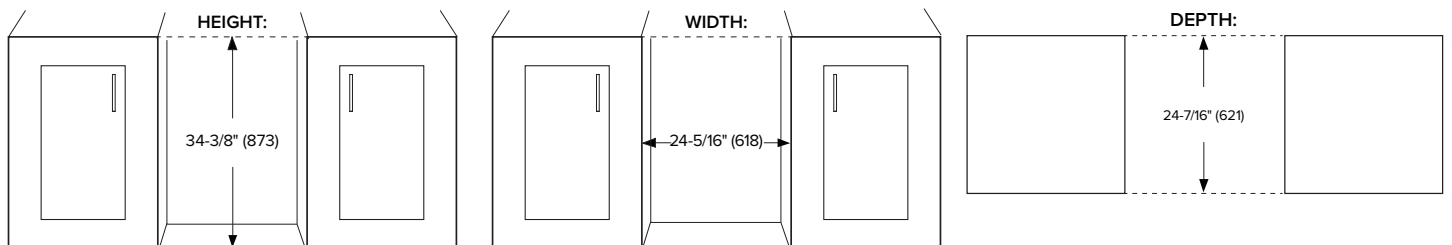

Accessories

Model	Description	Finish
PCWRFILTER	Replacement Carbon Filter	Gray

Exterior Dimensions

Interior Dimensions

Door Swing

Specifications

Model#	AWC242SZ
Wine Bottle Capacity (750 ml)	53
Product Depth	23-7/16"
Product Depth with Handle	25-1/4"
Product Height	34-1/8"
Product Width	23-13/16"
Product Weight	119 lbs.
Refrigerant Type	R600a
Temperature Range	40°F - 65°F
Power Cord Length	6'
Amps	1.5
Electric Supply	115 VAC, 60 Hz

Cutout dimensions

Note: Dimensions in parentheses are in millimeters. Specifications are subject to change without notice. Visit Avallon.com for the latest information.