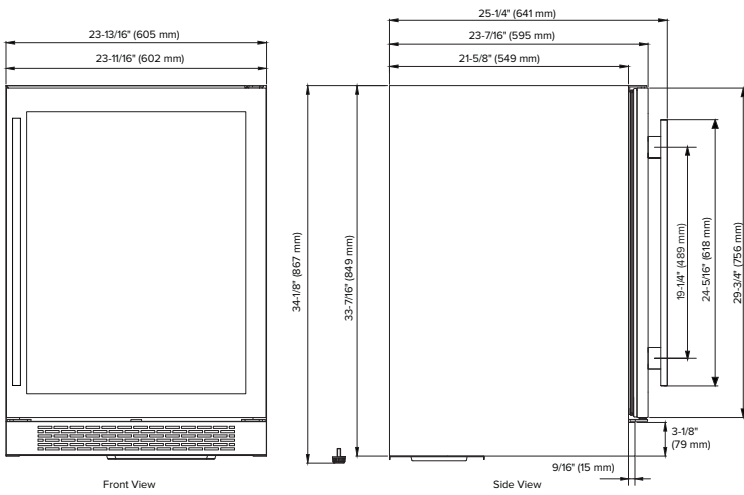

Accessories

Model	Description	Finish
PCWRFILTER	Replacement Carbon Filter	Gray

Exterior Dimensions

Interior Dimensions

Door Swing

Specifications

Model#	AWC242SZ
Wine Bottle Capacity (750 ml)	53
Product Depth	23-7/16"
Product Depth with Handle	25-1/4"
Product Height	34-1/8"
Product Width	23-13/16"
Product Weight	119 lbs.
Refrigerant Type	R600a
Temperature Range	40°F - 65°F
Power Cord Length	6'
Amps	1.5
Electric Supply	115 VAC, 60 Hz

Cutout dimensions

Note: Dimensions in parentheses are in millimeters. Specifications are subject to change without notice. Visit Avallon.com for the latest information.