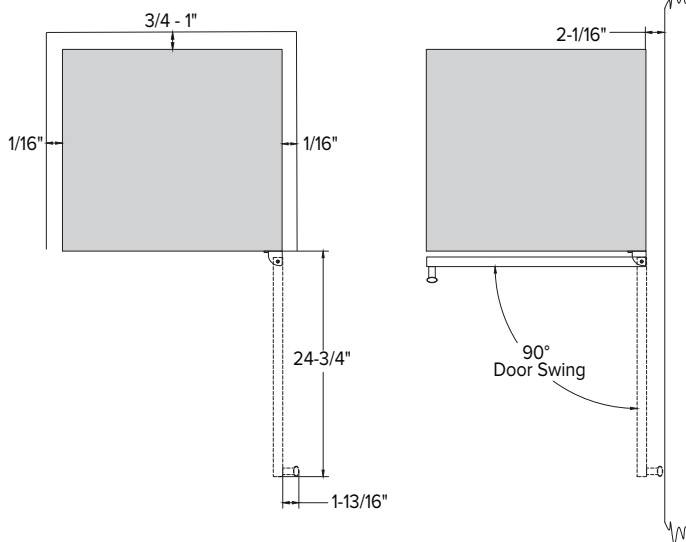

Model Details

Model	Voltage	Door Swing	Finish
AWC242SPRGLH	115V	Left Hinge	Panel-Ready Door
AWC242SPRGRH	115V	Right Hinge	Panel-Ready Door

Accessories

Model	Description	Finish
PCWRFILTER	Replacement Carbon Filter	Gray
HDLPRO	PRO Style Handle for Undercounter Models	Stainless Steel
ADKP48SS	Dual Kickplate (intended for side-by-side installations of two 24" models)	Stainless Steel

Exterior Dimensions

Interior Dimensions

Door Swing

Specifications

Model#	AWC242SPRG
Wine Bottle Capacity (750 ml)	53
Product Depth	23-5/8"
Product Depth with Handle	25-7/16"
Product Height	34-1/8"
Product Width	23-13/16"
Product Weight	117 lbs
Refrigerant Type	R600a
Temperature Range	40°F - 65°F
Power Cord Length	6'
Amps	1.5
Electric Supply	115 VAC, 60 Hz

Cutout dimensions

Note: Dimensions in parentheses are in millimeters. Specifications are subject to change without notice. Visit Avallon.com for the latest information.