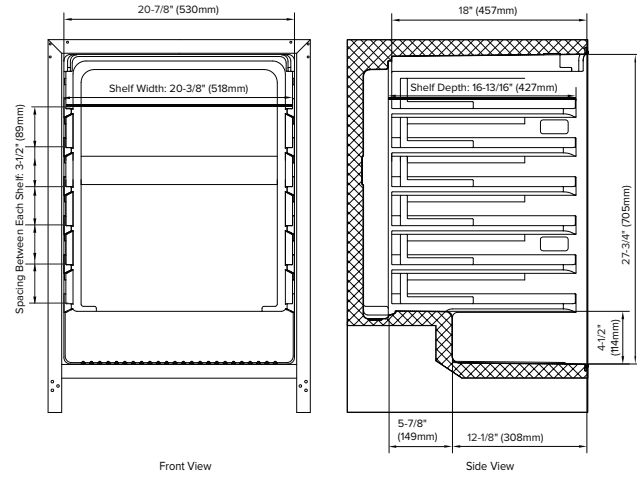

Specification Sheet

Model: AWC242SPRG

WINE REFRIGERATOR

24-Inch Single Zone Undercounter Wine Refrigerator, Panel-Ready Door

Features

- 53-bottle capacity built-in single zone wine refrigerator
- White, blue and amber interior LED lighting options
- UV-resistant glass door with low-e, double-panes and argon gas between the two panes
- Touch panel with digital controls
- Wooden shelves with stainless steel trim
- Added security with a door lock
- Sabbath mode
- Energy Star Rated

Model Details

Model	Voltage	Door Swing	Finish
AWC242SPRGLH	115V	Left Hinge	Panel-Ready Door
AWC242SPRGRH	115V	Right Hinge	Panel-Ready Door

Accessories

Model	Description	Finish
PCWRFILTER	Replacement Carbon Filter	Gray
HDLPRO	PRO Style Handle for Undercounter Models	Stainless Steel
ADKP48SS	Dual Kickplate (intended for side-by-side installations of two 24" models)	Stainless Steel

Exterior Dimensions

Interior Dimensions

Door Swing

Specifications

Model#	AWC242SPRG
Wine Bottle Capacity (750 ml)	53
Product Depth	23-5/8"
Product Depth with Handle	25-7/16"
Product Height	34-1/8"
Product Width	23-13/16"
Product Weight	117 lbs
Refrigerant Type	R600a
Temperature Range	40°F - 65°F
Power Cord Length	6'
Amps	1.5
Electric Supply	115 VAC, 60 Hz

Cutout dimensions

Note: Dimensions in parentheses are in millimeters. Specifications are subject to change without notice. Visit Avallon.com for the latest information.