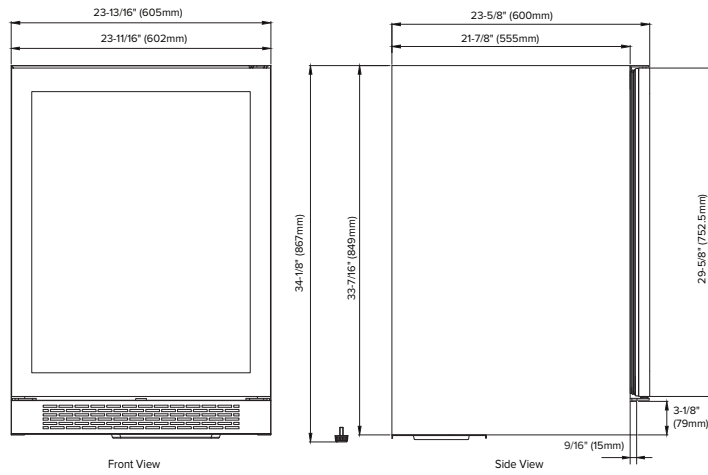

Specification Sheet

Model: AWC242SPRG

WINE REFRIGERATOR

24-Inch Single Zone Undercounter Wine Refrigerator, Panel-Ready Door

Features

- 53-bottle capacity built-in single zone wine refrigerator
- White, blue and amber interior LED lighting options
- UV-resistant glass door with low-e, double-panes and argon gas between the two panes
- Touch panel with digital controls
- Wooden shelves with stainless steel trim
- Added security with a door lock
- Sabbath mode
- Energy Star Rated

Exterior Dimensions

Interior Dimensions

Door Swing

Specifications

Model#	AWC242SPRG
Wine Bottle Capacity (750 ml)	53
Product Depth	23-5/8"
Product Depth with Handle	25-7/16"
Product Height	34-1/8"
Product Width	23-13/16"
Product Weight	117 lbs
Refrigerant Type	R600a
Temperature Range	40°F - 65°F
Power Cord Length	6'
Amps	1.5
Electric Supply	115 VAC, 60 Hz

Cutout dimensions

Note: Dimensions in parentheses are in millimeters. Specifications are subject to change without notice. Visit Avallon.com for the latest information.