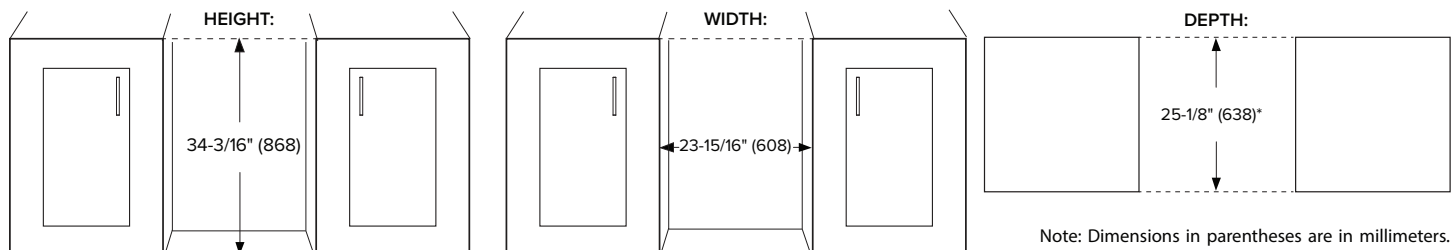

Exterior Dimensions

Interior Dimensions

Door Swing

Specifications

Model#	AWC242SPRG
Wine Bottle Capacity (750 ml)	53
Product Depth	23-5/8"
Product Depth with Handle	25-7/16"
Product Height	34-1/8"
Product Width	23-13/16"
Product Weight	117 lbs
Refrigerant Type	R600a
Temperature Range	40°F - 65°F
Power Cord Length	6'
Amps	1.5
Electric Supply	115 VAC, 60 Hz

Cutout dimensions

Note: Dimensions in parentheses are in millimeters. Specifications are subject to change without notice. Visit Avallon.com for the latest information.