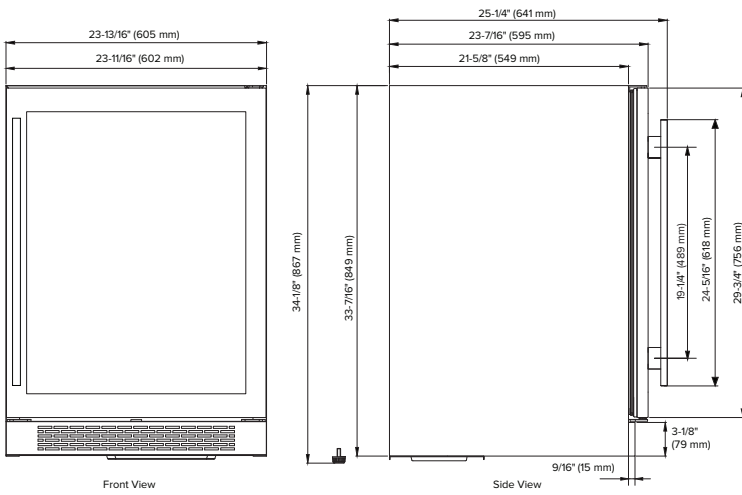

Accessories

Model	Description	Finish
PCWRFILTER	Replacement Carbon Filter	Gray

Exterior Dimensions

Interior Dimensions

Door Swing

Specifications

Model#	AWC242SZ
Wine Bottle Capacity (750 ml)	53
Product Depth	23-7/16"
Product Depth with Handle	25-1/4"
Product Height	34-1/8"
Product Width	23-13/16"
Product Weight	119 lbs.
Refrigerant Type	R600a
Temperature Range	40°F - 65°F
Power Cord Length	6'
Amps	1.5
Electric Supply	115 VAC, 60 Hz

Cutout dimensions

Note: Dimensions in parentheses are in millimeters. Specifications are subject to change without notice. Visit Avallon.com for the latest information.