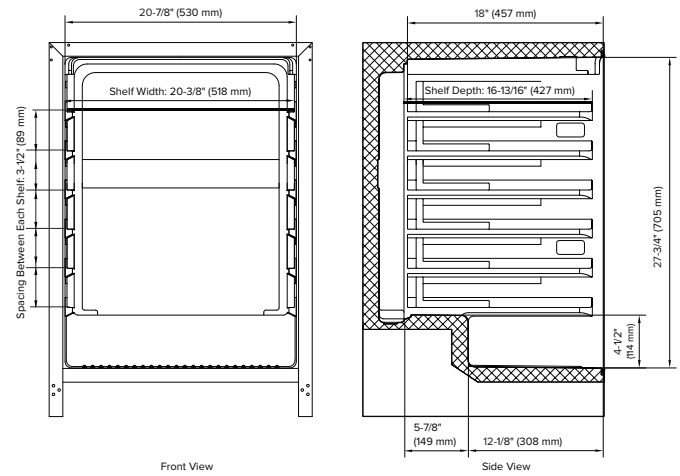

Accessories

Model	Description	Finish
PCWRFILTER	Replacement Carbon Filter	Gray

Exterior Dimensions

Interior Dimensions

Door Swing

Specifications

Model#	AWC242SZ
Wine Bottle Capacity (750 ml)	53
Product Depth	23-7/16"
Product Depth with Handle	25-1/4"
Product Height	34-1/8"
Product Width	23-13/16"
Product Weight	119 lbs.
Refrigerant Type	R600a
Temperature Range	40°F - 65°F
Power Cord Length	6'
Amps	1.5
Electric Supply	115 VAC, 60 Hz

Cutout dimensions

Note: Dimensions in parentheses are in millimeters. Specifications are subject to change without notice. Visit Avallon.com for the latest information.