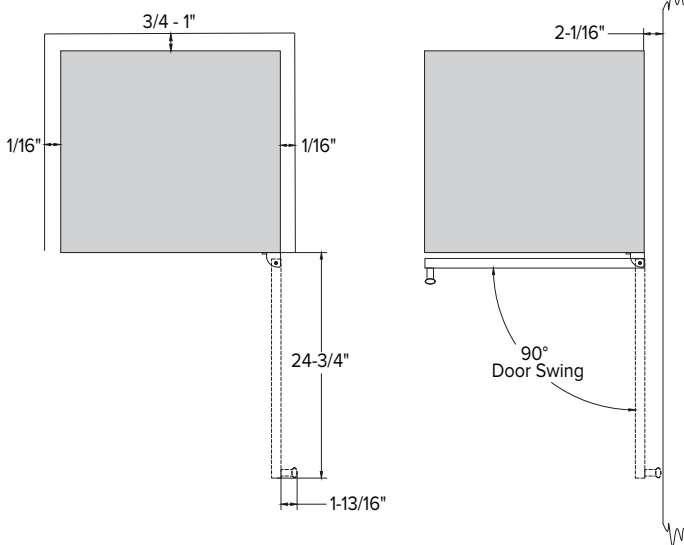

Accessories

Model	Description	Finish
PCWRFILTER	Replacement Carbon Filter	Gray

Exterior Dimensions

Interior Dimensions

Door Swing

Specifications

Model#	AWC242SZ
Wine Bottle Capacity (750 ml)	53
Product Depth	23-7/16"
Product Depth with Handle	25-1/4"
Product Height	34-1/8"
Product Width	23-13/16"
Product Weight	119 lbs.
Refrigerant Type	R600a
Temperature Range	40°F - 65°F
Power Cord Length	6'
Amps	1.5
Electric Supply	115 VAC, 60 Hz

Cutout dimensions

Note: Dimensions in parentheses are in millimeters. Specifications are subject to change without notice. Visit Avallon.com for the latest information.