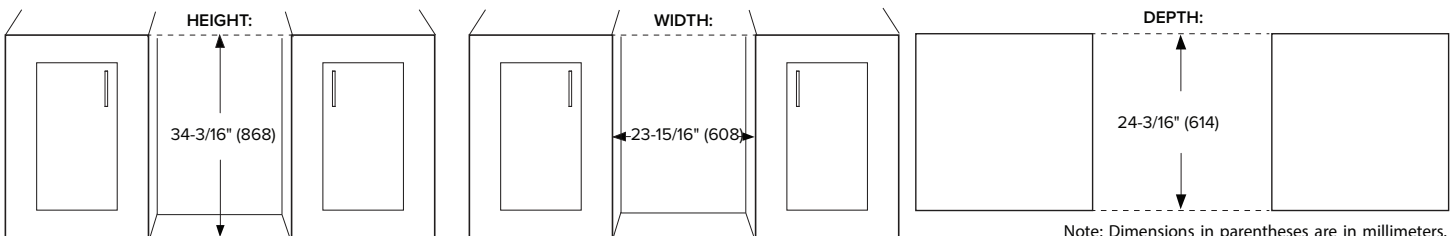

Accessories

Model	Description	Finish
PCWRFILTER	Replacement Carbon Filter	Gray

Exterior Dimensions

Interior Dimensions

Door Swing

Specifications

Model#	AWC242SZ
Wine Bottle Capacity (750 ml)	53
Product Depth	23-7/16"
Product Depth with Handle	25-1/4"
Product Height	34-1/8"
Product Width	23-13/16"
Product Weight	119 lbs.
Refrigerant Type	R600a
Temperature Range	40°F - 65°F
Power Cord Length	6'
Amps	1.5
Electric Supply	115 VAC, 60 Hz

Cutout dimensions

Note: Dimensions in parentheses are in millimeters. Specifications are subject to change without notice. Visit Avallon.com for the latest information.