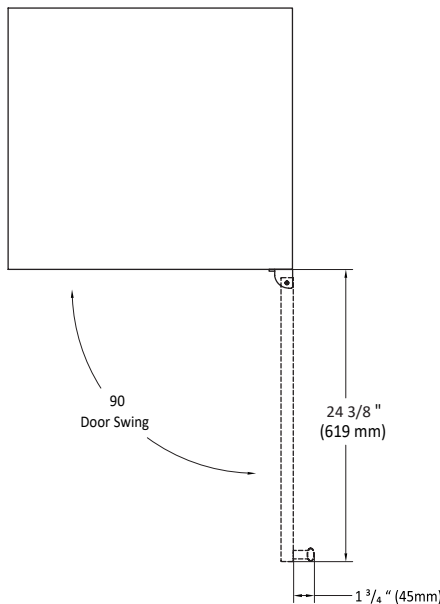

BLACK STAINLESS

Avallon

DUAL ZONE WINE REFRIGERATOR

Model: AWC241DBLSS

Features:

- Sleek black stainless steel design
- Forced-fan interior cooling helps eliminate hot spots and provide even temperatures
- Upper zone temperature range: 40 - 54°F
- Lower zone temperature range: 54 - 65°F
- Low-E, double-paned, argon filled reversible glass door
- Soft blue or white LED interior lighting
- Elegant wood shelving
- Adjustable leveling legs
- Easy built-in or freestanding installation
- Intuitive touch controls and digital display
- Store up to 46 standard 750ml wine bottles

Additional Features:

- 1 year parts & labor warranty
- 5 year sealed system warranty
- Black stainless steel accents

Front:

Side:

Top:

SPECIFICATIONS:

Model #	AWC241DBLSS
Upper Zone Capacity (750 ml bottles)	16
Lower Zone Capacity (750 ml bottles)	30
Product Depth	23 3/4"
Depth with Handle	25 5/8"
Product Height	34 1/8"
Product Width	23 13/16"
Lighting	Blue/White LED
Net Weight	128 lbs.
Refrigerant Type	R600a, 1.4 oz.
Upper Zone Temperature Range	40 - 54°F
Lower Zone Temperature Range	54 - 65°F
Amps	1.5
Electric Supply	115V, 60 Hz

Cutout Height: 34 1/4"

Cutout Width: 24 1/16"

Cutout Depth: 24 3/4"

- It is recommended to use an electrical outlet inside adjacent cabinetry.
- Slightly smaller dimensions may be used for this unit, but only if adjacent cabinetry is perfectly square.