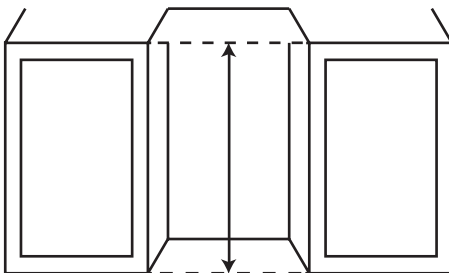

Additional Features:

- 1 year parts & labor warranty
- 5 year sealed system warranty
- Black stainless steel accents

Front:

Side:

Top:

SPECIFICATIONS:

Model #	AWC241DBLSS
Upper Zone Capacity (750 ml bottles)	16
Lower Zone Capacity (750 ml bottles)	30
Product Depth	23 3/4"
Depth with Handle	25 5/8"
Product Height	34 1/8"
Product Width	23 13/16"
Lighting	Blue/White LED
Net Weight	128 lbs.
Refrigerant Type	R600a, 1.4 oz.
Upper Zone Temperature Range	40 - 54°F
Lower Zone Temperature Range	54 - 65°F
Amps	1.5
Electric Supply	115V, 60 Hz

Cutout Height: 34 1/4"

Cutout Width: 24 1/16"

Cutout Depth: 24 3/4"

- It is recommended to use an electrical outlet inside adjacent cabinetry.
- Slightly smaller dimensions may be used for this unit, but only if adjacent cabinetry is perfectly square.