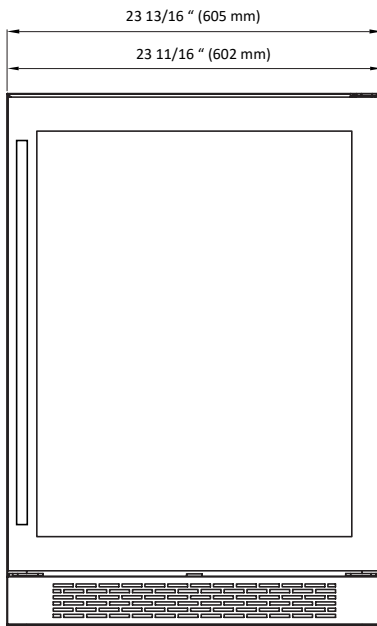

BLACK STAINLESS

Avallon

DUAL ZONE WINE REFRIGERATOR

Model: AWC241DBLSS

Features:

- Sleek black stainless steel design
- Forced-fan interior cooling helps eliminate hot spots and provide even temperatures
- Upper zone temperature range: 40 - 54°F
- Lower zone temperature range: 54 - 65°F
- Low-E, double-paned, argon filled reversible glass door
- Soft blue or white LED interior lighting
- Elegant wood shelving
- Adjustable leveling legs
- Easy built-in or freestanding installation
- Intuitive touch controls and digital display
- Store up to 46 standard 750ml wine bottles

Additional Features:

- 1 year parts & labor warranty
- 5 year sealed system warranty
- Black stainless steel accents

Front:

Side:

Top:

SPECIFICATIONS:

Model #	AWC241DBLSS
Upper Zone Capacity (750 ml bottles)	16
Lower Zone Capacity (750 ml bottles)	30
Product Depth	23 3/4"
Depth with Handle	25 5/8"
Product Height	34 1/8"
Product Width	23 13/16"
Lighting	Blue/White LED
Net Weight	128 lbs.
Refrigerant Type	R600a, 1.4 oz.
Upper Zone Temperature Range	40 - 54°F
Lower Zone Temperature Range	54 - 65°F
Amps	1.5
Electric Supply	115V, 60 Hz

Cutout Height: 34 1/4"

Cutout Width: 24 1/16"

Cutout Depth: 24 3/4"

- It is recommended to use an electrical outlet inside adjacent cabinetry.
- Slightly smaller dimensions may be used for this unit, but only if adjacent cabinetry is perfectly square.