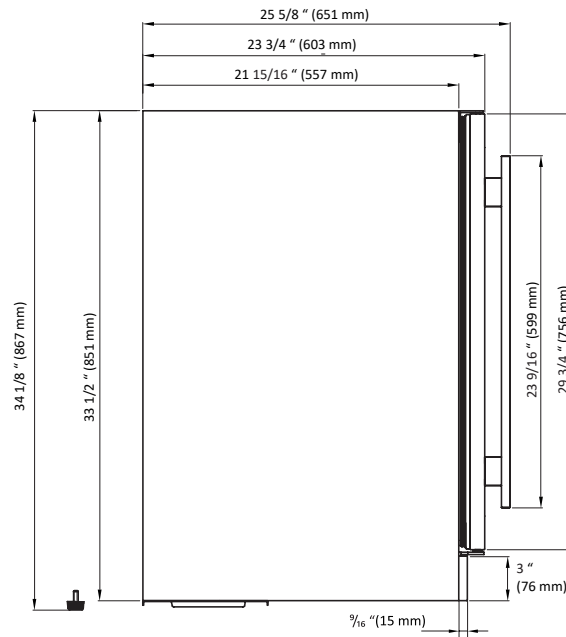

BLACK STAINLESS

Avallon

DUAL ZONE WINE REFRIGERATOR

Model: AWC241DBLSS

Features:

- Sleek black stainless steel design
- Forced-fan interior cooling helps eliminate hot spots and provide even temperatures
- Upper zone temperature range: 40 - 54°F
- Lower zone temperature range: 54 - 65°F
- Low-E, double-paned, argon filled reversible glass door
- Soft blue or white LED interior lighting
- Elegant wood shelving
- Adjustable leveling legs
- Easy built-in or freestanding installation
- Intuitive touch controls and digital display
- Store up to 46 standard 750ml wine bottles

Additional Features:

- 1 year parts & labor warranty
- 5 year sealed system warranty
- Black stainless steel accents

Front:

Side:

Top:

SPECIFICATIONS:

Model #	AWC241DBLSS
Upper Zone Capacity (750 ml bottles)	16
Lower Zone Capacity (750 ml bottles)	30
Product Depth	23 3/4"
Depth with Handle	25 5/8"
Product Height	34 1/8"
Product Width	23 13/16"
Lighting	Blue/White LED
Net Weight	128 lbs.
Refrigerant Type	R600a, 1.4 oz.
Upper Zone Temperature Range	40 - 54°F
Lower Zone Temperature Range	54 - 65°F
Amps	1.5
Electric Supply	115V, 60 Hz

Cutout Height: 34 1/4"

Cutout Width: 24 1/16"

Cutout Depth: 24 3/4"

- It is recommended to use an electrical outlet inside adjacent cabinetry.
- Slightly smaller dimensions may be used for this unit, but only if adjacent cabinetry is perfectly square.