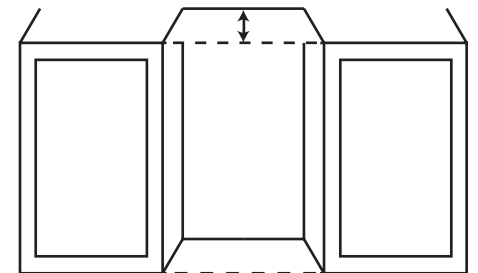

Additional Features:

- 1 year parts & labor warranty
- 5 year sealed system warranty
- Black stainless steel accents

Front:

Side:

Top:

SPECIFICATIONS:

Model #	AWC241DBLSS
Upper Zone Capacity (750 ml bottles)	16
Lower Zone Capacity (750 ml bottles)	30
Product Depth	23 3/4"
Depth with Handle	25 5/8"
Product Height	34 1/8"
Product Width	23 13/16"
Lighting	Blue/White LED
Net Weight	128 lbs.
Refrigerant Type	R600a, 1.4 oz.
Upper Zone Temperature Range	40 - 54°F
Lower Zone Temperature Range	54 - 65°F
Amps	1.5
Electric Supply	115V, 60 Hz

Cutout Height: 34 1/4"

Cutout Width: 24 1/16"

Cutout Depth: 24 3/4"

- It is recommended to use an electrical outlet inside adjacent cabinetry.
- Slightly smaller dimensions may be used for this unit, but only if adjacent cabinetry is perfectly square.