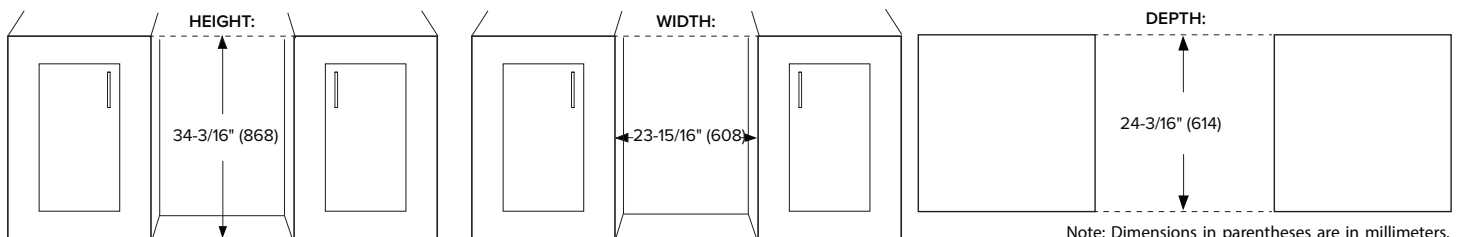

Accessories

Model	Description	Finish
PCWRFILTER	Replacement Carbon Filter	Gray

Exterior Dimensions

Interior Dimensions

Door Swing

Specifications

Model#	AWC242DZ
Capacity (750 mL Wine Bottles)—Upper Zone	15
Capacity (750 mL Wine Bottles)—Lower Zone	30
Product Depth	23-7/16"
Product Depth with Handle	25-1/4"
Product Height	34-1/8"
Product Width	23-13/16"
Product Weight	125 lbs.
Refrigerant Type	R600a
Temperature Range	40°F - 65°F
Power Cord Length	6'
Amps	1.5
Electric Supply	115 VAC, 60 Hz

Cutout dimensions

Note: Dimensions in parentheses are in millimeters. Specifications are subject to change without notice. Visit Avallon.com for the latest information.