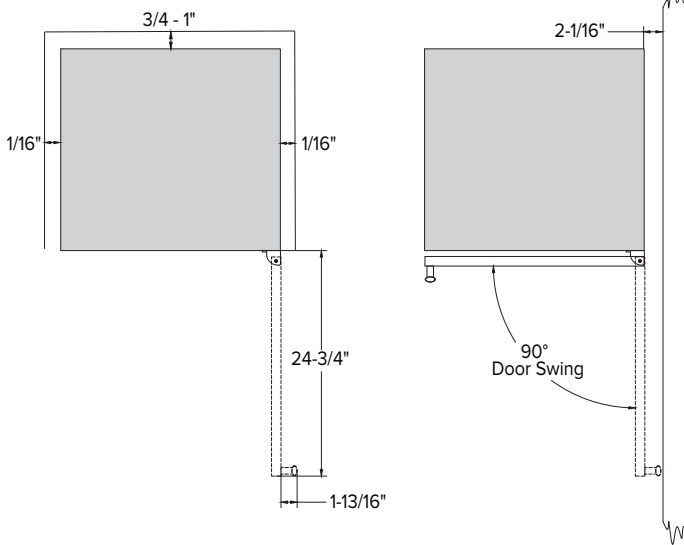

Accessories

Model	Description	Finish
PCWRFILTER	Replacement Carbon Filter	Gray

Exterior Dimensions

Interior Dimensions

Door Swing

Specifications

Model#	AWC242DZ
Capacity (750 mL Wine Bottles)—Upper Zone	15
Capacity (750 mL Wine Bottles)—Lower Zone	30
Product Depth	23-7/16"
Product Depth with Handle	25-1/4"
Product Height	34-1/8"
Product Width	23-13/16"
Product Weight	125 lbs.
Refrigerant Type	R600a
Temperature Range	40°F - 65°F
Power Cord Length	6'
Amps	1.5
Electric Supply	115 VAC, 60 Hz

Cutout dimensions

Note: Dimensions in parentheses are in millimeters. Specifications are subject to change without notice. Visit Avallon.com for the latest information.