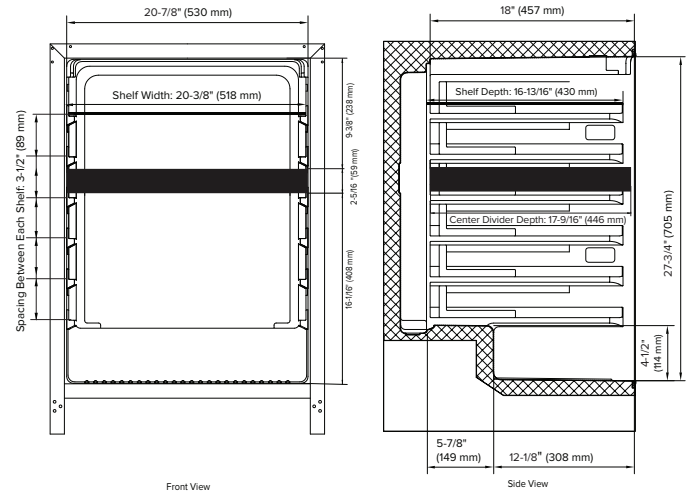

WINE REFRIGERATOR

24-Inch Dual Zone Undercounter Wine Refrigerator, Stainless Steel Door

Features

- 45 bottle capacity built-in dual zone wine refrigerator
- White, blue and amber interior LED lighting options
- Seamless, stainless steel trimmed glass door
- UV resistant glass door with low-e, double-panes, and argon gas between the two panes
- Touch panel with digital controls
- Wooden shelves with stainless steel trim
- Added security with a door lock
- Sabbath mode

Accessories

Model	Description	Finish
PCWRFILTER	Replacement Carbon Filter	Gray

Exterior Dimensions

Interior Dimensions

Door Swing

Specifications

Model#	AWC242DZ
Capacity (750 mL Wine Bottles)—Upper Zone	15
Capacity (750 mL Wine Bottles)—Lower Zone	30
Product Depth	23-7/16"
Product Depth with Handle	25-1/4"
Product Height	34-1/8"
Product Width	23-13/16"
Product Weight	125 lbs.
Refrigerant Type	R600a
Temperature Range	40°F - 65°F
Power Cord Length	6'
Amps	1.5
Electric Supply	115 VAC, 60 Hz

Cutout dimensions

Note: Dimensions in parentheses are in millimeters. Specifications are subject to change without notice. Visit Avallon.com for the latest information.