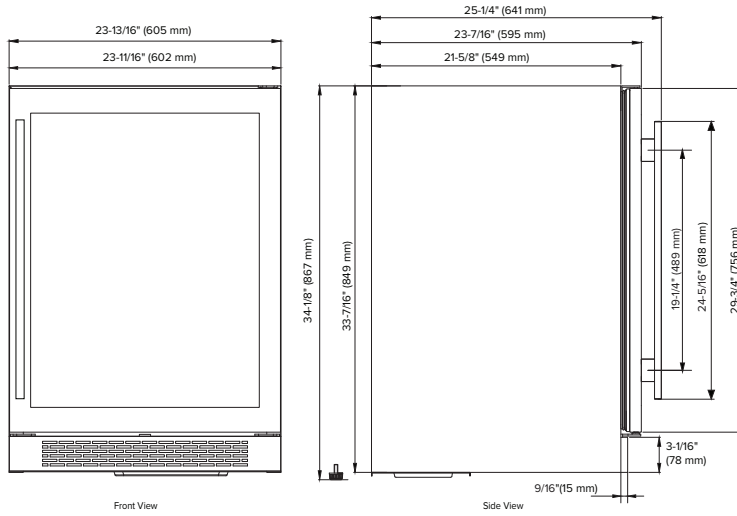

WINE REFRIGERATOR

24-Inch Dual Zone Undercounter Wine Refrigerator, Stainless Steel Door

Features

- 45 bottle capacity built-in dual zone wine refrigerator
- White, blue and amber interior LED lighting options
- Seamless, stainless steel trimmed glass door
- UV resistant glass door with low-e, double-panes, and argon gas between the two panes
- Touch panel with digital controls
- Wooden shelves with stainless steel trim
- Added security with a door lock
- Sabbath mode

Accessories

Model	Description	Finish
PCWRFILTER	Replacement Carbon Filter	Gray

Exterior Dimensions

Interior Dimensions

Door Swing

Specifications

Model#	AWC242DZ
Capacity (750 mL Wine Bottles)—Upper Zone	15
Capacity (750 mL Wine Bottles)—Lower Zone	30
Product Depth	23-7/16"
Product Depth with Handle	25-1/4"
Product Height	34-1/8"
Product Width	23-13/16"
Product Weight	125 lbs.
Refrigerant Type	R600a
Temperature Range	40°F - 65°F
Power Cord Length	6'
Amps	1.5
Electric Supply	115 VAC, 60 Hz

Cutout dimensions

Note: Dimensions in parentheses are in millimeters. Specifications are subject to change without notice. Visit Avallon.com for the latest information.