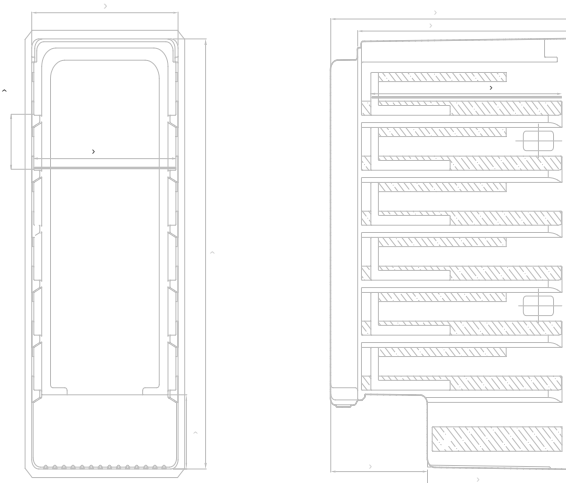

WINE REFRIGERATOR

15-Inch Single Zone Undercounter Wine Refrigerator, Stainless Steel Door

Features

- 27 bottle capacity built-in wine refrigerator
- White, blue and amber interior LED lighting options
- Seamless, stainless steel trimmed glass door
- UV-resistant glass door with low-e, double-panes, and argon gas between the two panes
- Touch panel with digital controls
- Wooden shelves with stainless steel trim
- Added security with a door lock
- Sabbath mode
- Energy Star rated

Accessories

Model	Description	Finish
PCWRFILTER	Replacement Carbon Filter	Gray

Exterior Dimensions

Interior Dimensions

Door Swing

Specifications	
Model#	AWC152SZ
Wine Bottle Capacity (750 ml)	27
Product Depth	23-7/16"
Product Depth with Handle	25-1/4"
Product Height	34-1/8"
Product Width	15"
Product Weight	92 lbs.
Refrigerant Type	R600a
Temperature Range	40°F - 65°F
Power Cord Length	6'
Amps	1.5
Electric Supply	115 VAC, 60 Hz

Cutout dimensions

Note: Dimensions in parentheses are in millimeters. Specifications are subject to change without notice. Visit Avallon.com for the latest information.