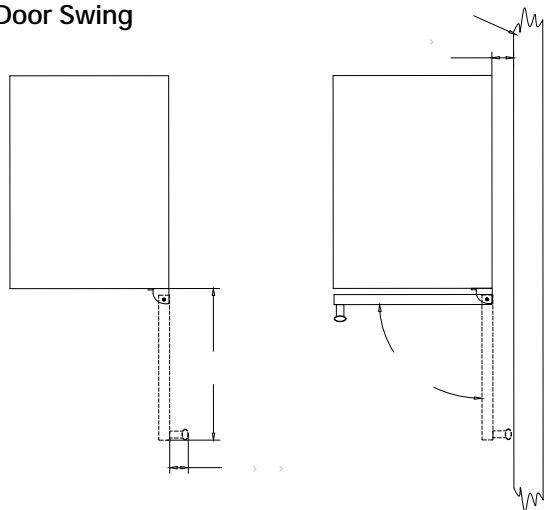

Accessories

Model	Description	Finish
PCWRFILTER	Replacement Carbon Filter	Gray

Exterior Dimensions

Interior Dimensions

Door Swing

Specifications	
Model#	AWC152SZ
Wine Bottle Capacity (750 ml)	27
Product Depth	23-7/16"
Product Depth with Handle	25-1/4"
Product Height	34-1/8"
Product Width	15"
Product Weight	92 lbs.
Refrigerant Type	R600a
Temperature Range	40°F - 65°F
Power Cord Length	6'
Amps	1.5
Electric Supply	115 VAC, 60 Hz

Cutout dimensions

Note: Dimensions in parentheses are in millimeters. Specifications are subject to change without notice. Visit Avallon.com for the latest information.