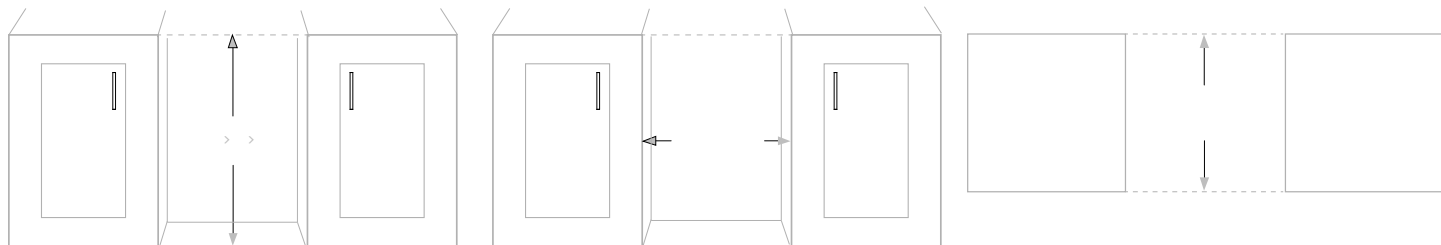

Accessories

Model	Description	Finish
PCWRFILTER	Replacement Carbon Filter	Gray

Exterior Dimensions

Interior Dimensions

Door Swing

Specifications	
Model#	AWC152SZ
Wine Bottle Capacity (750 ml)	27
Product Depth	23-7/16"
Product Depth with Handle	25-1/4"
Product Height	34-1/8"
Product Width	15"
Product Weight	92 lbs.
Refrigerant Type	R600a
Temperature Range	40°F - 65°F
Power Cord Length	6'
Amps	1.5
Electric Supply	115 VAC, 60 Hz

Cutout dimensions

Note: Dimensions in parentheses are in millimeters. Specifications are subject to change without notice. Visit Avallon.com for the latest information.