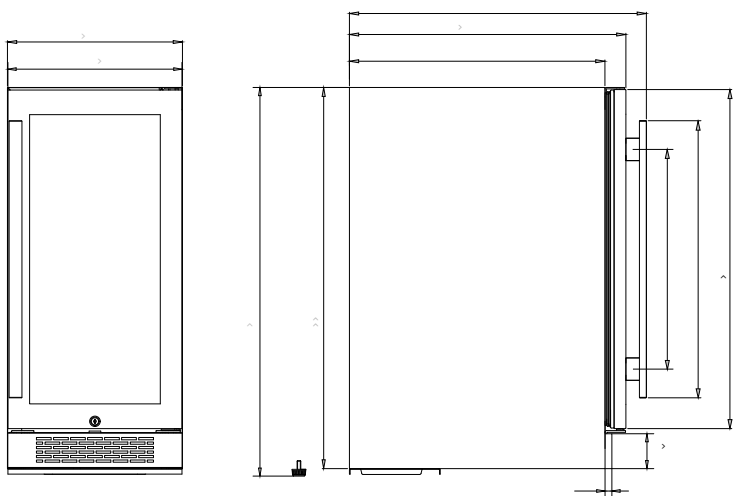

WINE REFRIGERATOR

15-Inch Single Zone Undercounter Wine Refrigerator, Stainless Steel Door

Features

- 27 bottle capacity built-in wine refrigerator
- White, blue and amber interior LED lighting options
- Seamless, stainless steel trimmed glass door
- UV-resistant glass door with low-e, double-panes, and argon gas between the two panes
- Touch panel with digital controls
- Wooden shelves with stainless steel trim
- Added security with a door lock
- Sabbath mode
- Energy Star rated

Accessories

Model	Description	Finish
PCWRFILTER	Replacement Carbon Filter	Gray

Exterior Dimensions

Interior Dimensions

Door Swing

Specifications	
Model#	AWC152SZ
Wine Bottle Capacity (750 ml)	27
Product Depth	23-7/16"
Product Depth with Handle	25-1/4"
Product Height	34-1/8"
Product Width	15"
Product Weight	92 lbs.
Refrigerant Type	R600a
Temperature Range	40°F - 65°F
Power Cord Length	6'
Amps	1.5
Electric Supply	115 VAC, 60 Hz

Cutout dimensions

Note: Dimensions in parentheses are in millimeters. Specifications are subject to change without notice. Visit Avallon.com for the latest information.