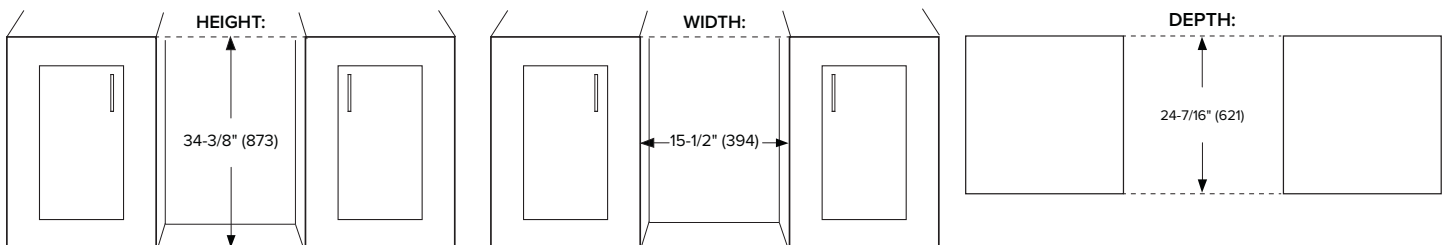

## Exterior Dimensions

## Interior Dimensions

## Specifications

Model#	AWC152SZ
Wine Bottle Capacity (750 ml)	27
Product Depth	23-7/16"
Product Depth with Handle	25-1/4"
Product Height	34-1/8"
Product Width	15"
Product Weight	92 lbs.
Refrigerant Type	R600a
Temperature Range	40°F - 65°F
Power Cord Length	6'
Amps	1.5
Electric Supply	115 VAC, 60 Hz

## Cutout dimensions

Note: Dimensions in parentheses are in millimeters. Specifications are subject to change without notice. Visit [Avallon.com](http://Avallon.com) for the latest information.