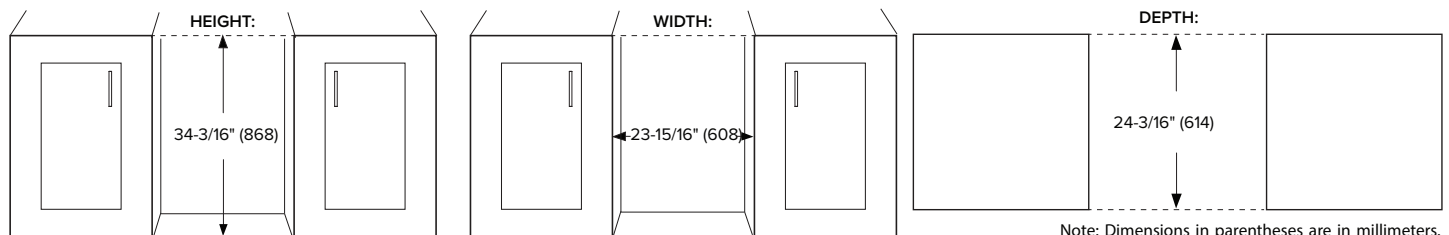

Exterior Dimensions

Interior Dimensions

Door Swing

Specifications

Model#	AWBC242GGFD
Wine Bottle Capacity (750 ml)	21
Can Capacity (12 oz.)	61
Product Depth	23-7/16"
Product Depth with Handle	25-1/4"
Product Height	34-1/8"
Product Width	23-13/16"
Product Weight	132 lbs.
Refrigerant Type	R600a
Wine Zone Temperature Range	40°F - 65°F
Beverage Zone Temperature Range	34°F - 65°F
Power Cord Length	6'
Amps	1.5
Electric Supply	115 VAC, 60 Hz

Cutout dimensions

Note: Dimensions in parentheses are in millimeters. Specifications are subject to change without notice. Visit Avallon.com for the latest information.