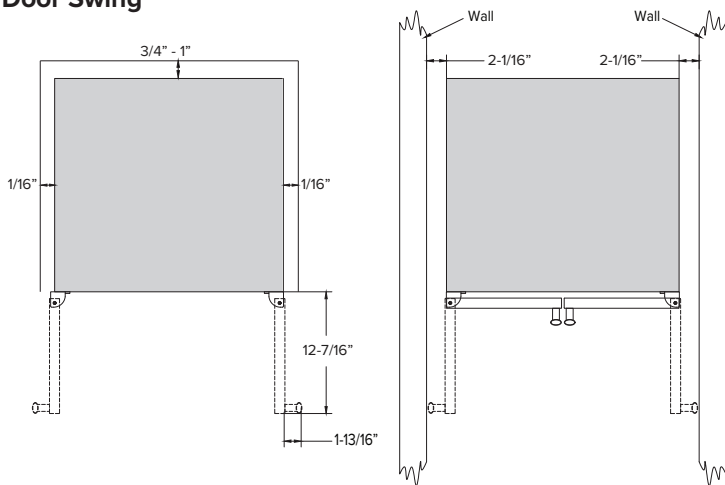

24-Inch Dual Zone Undercounter Wine and Beverage Refrigerator, Stainless Steel Door

Features

- 21 bottle and 64 can capacity built-in low temp French door beverage and wine refrigerator
- White, blue and amber interior LED lighting options
- Seamless, stainless steel trimmed glass door
- UV resistant glass door with low-e, double-panes, and argon gas between the two panes
- Touch panel with digital controls
- Clear tempered glass beverage shelves and wooden wine shelves with stainless steel trim
- Added security with a door lock
- Sabbath mode

Exterior Dimensions

Interior Dimensions

Door Swing

Specifications

Model#	AWBC242GGFD
Wine Bottle Capacity (750 ml)	21
Can Capacity (12 oz.)	61
Product Depth	23-7/16"
Product Depth with Handle	25-1/4"
Product Height	34-1/8"
Product Width	23-13/16"
Product Weight	132 lbs.
Refrigerant Type	R600a
Wine Zone Temperature Range	40°F - 65°F
Beverage Zone Temperature Range	34°F - 65°F
Power Cord Length	6'
Amps	1.5
Electric Supply	115 VAC, 60 Hz

Cutout dimensions

Note: Dimensions in parentheses are in millimeters. Specifications are subject to change without notice. Visit Avallon.com for the latest information.