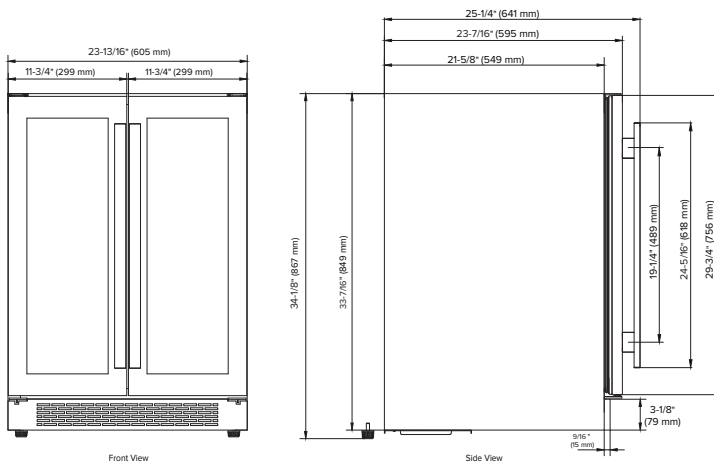

24-Inch Dual Zone Undercounter Wine and Beverage Refrigerator, Stainless Steel Door

Features

- 21 bottle and 64 can capacity built-in low temp French door beverage and wine refrigerator
- White, blue and amber interior LED lighting options
- Seamless, stainless steel trimmed glass door
- UV resistant glass door with low-e, double-panes, and argon gas between the two panes
- Touch panel with digital controls
- Clear tempered glass beverage shelves and wooden wine shelves with stainless steel trim
- Added security with a door lock
- Sabbath mode

Exterior Dimensions

Interior Dimensions

Door Swing

Specifications

Model#	AWBC242GGFD
Wine Bottle Capacity (750 ml)	21
Can Capacity (12 oz.)	61
Product Depth	23-7/16"
Product Depth with Handle	25-1/4"
Product Height	34-1/8"
Product Width	23-13/16"
Product Weight	132 lbs.
Refrigerant Type	R600a
Wine Zone Temperature Range	40°F - 65°F
Beverage Zone Temperature Range	34°F - 65°F
Power Cord Length	6'
Amps	1.5
Electric Supply	115 VAC, 60 Hz

Cutout dimensions

Note: Dimensions in parentheses are in millimeters. Specifications are subject to change without notice. Visit Avallon.com for the latest information.