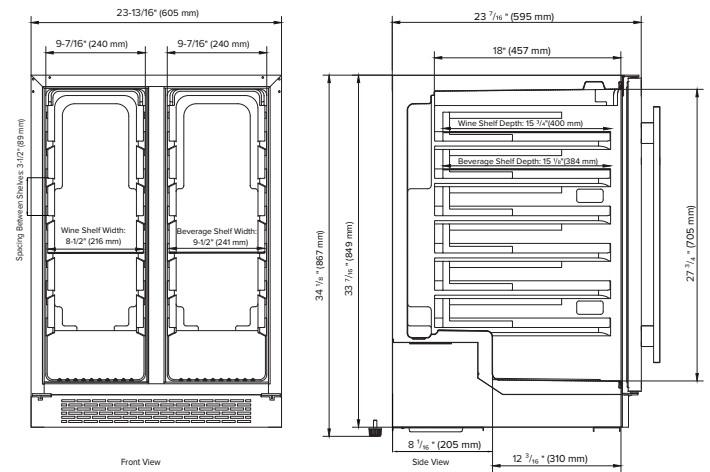

24-Inch Dual Zone Undercounter Wine and Beverage Refrigerator, Stainless Steel Door

Features

- 21 bottle and 64 can capacity built-in low temp French door beverage and wine refrigerator
- White, blue and amber interior LED lighting options
- Seamless, stainless steel trimmed glass door
- UV resistant glass door with low-e, double-panes, and argon gas between the two panes
- Touch panel with digital controls
- Clear tempered glass beverage shelves and wooden wine shelves with stainless steel trim
- Added security with a door lock
- Sabbath mode

Exterior Dimensions

Interior Dimensions

Door Swing

Specifications

Model#	AWBC242GGFD
Wine Bottle Capacity (750 ml)	21
Can Capacity (12 oz.)	61
Product Depth	23-7/16"
Product Depth with Handle	25-1/4"
Product Height	34-1/8"
Product Width	23-13/16"
Product Weight	132 lbs.
Refrigerant Type	R600a
Wine Zone Temperature Range	40°F - 65°F
Beverage Zone Temperature Range	34°F - 65°F
Power Cord Length	6'
Amps	1.5
Electric Supply	115 VAC, 60 Hz

Cutout dimensions

Note: Dimensions in parentheses are in millimeters. Specifications are subject to change without notice. Visit Avallon.com for the latest information.