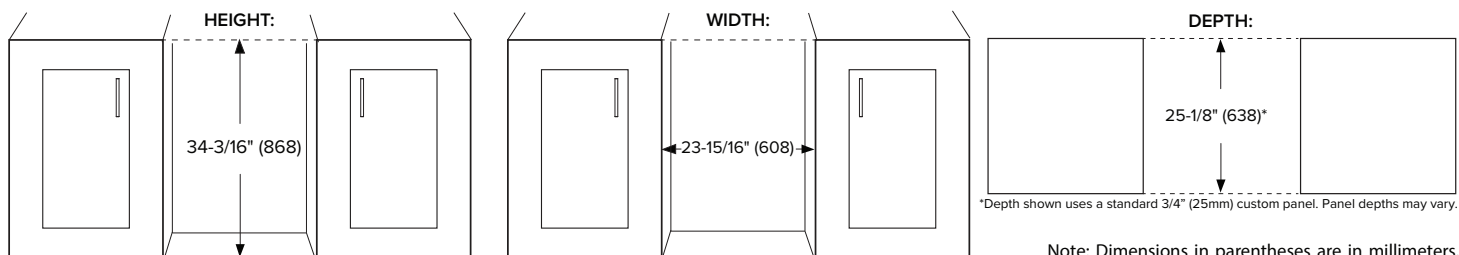

Exterior Dimensions

Interior Dimensions

Door Swing

Specifications

Model#	AWBC242GGFDPRG
Wine Bottle Capacity (750 ml)	21
Can Capacity (12 oz.)	64
Product Depth	23-5/8"
Product Depth with Handle	25-7/16"
Product Height	34-1/8"
Product Width	23-13/16"
Product Weight	123 lbs
Refrigerant Type	R600a
Wine Zone Temperature Range	40°F - 65°F
Beverage Zone Temperature Range	34°F - 65°F
Power Cord Length	6'
Amps	1.5
Electric Supply	115 VAC, 60 Hz

Cutout dimensions

*Depth shown uses a standard 3/4" (25mm) custom panel. Panel depths may vary.

Note: Dimensions in parentheses are in millimeters. Specifications are subject to change without notice. Visit Avallon.com for the latest information.