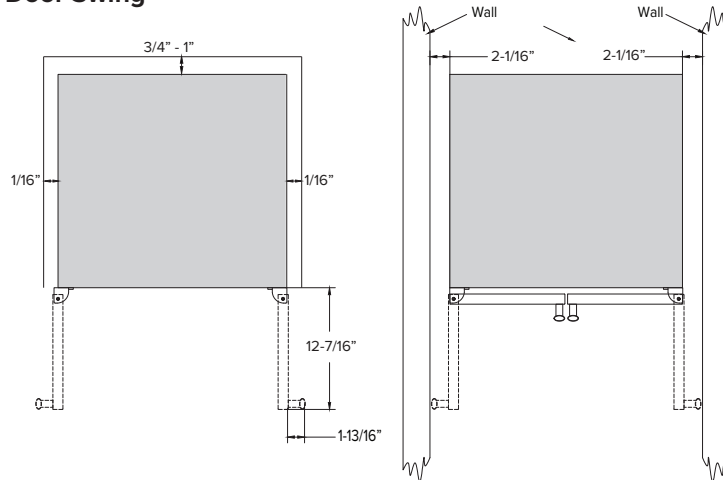

Exterior Dimensions

Interior Dimensions

Door Swing

Specifications

Model#	AWBC242GGFDPRG
Wine Bottle Capacity (750 ml)	21
Can Capacity (12 oz.)	64
Product Depth	23-5/8"
Product Depth with Handle	25-7/16"
Product Height	34-1/8"
Product Width	23-13/16"
Product Weight	123 lbs
Refrigerant Type	R600a
Wine Zone Temperature Range	40°F - 65°F
Beverage Zone Temperature Range	34°F - 65°F
Power Cord Length	6'
Amps	1.5
Electric Supply	115 VAC, 60 Hz

Cutout dimensions

*Depth shown uses a standard 3/4" (25mm) custom panel. Panel depths may vary.

Note: Dimensions in parentheses are in millimeters. Specifications are subject to change without notice. Visit Avallon.com for the latest information.