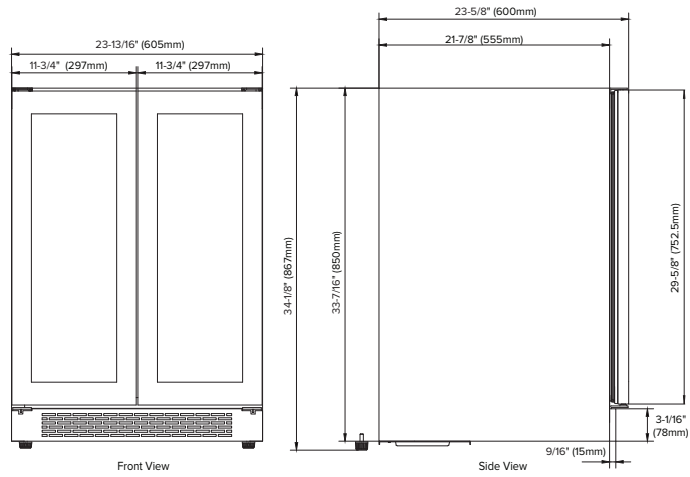

Specification Sheet

Model: AWBC242GGFDPRG

WINE AND BEVERAGE REFRIGERATOR

24-Inch Dual Zone Undercounter French Door Wine and Beverage Refrigerator, Panel-Ready Door

Features

- 21-bottle and 64-can capacity, built-in low temp French door beverage and wine refrigerator
- White, blue and amber interior LED lighting options
- UV-resistant glass door with low-e, double-panes and argon gas between the two panes
- Touch panel with digital controls
- Clear tempered glass beverage shelves and wooden wine shelves with stainless steel trim
- Added security with a door lock
- Sabbath mode

Exterior Dimensions

Interior Dimensions

Door Swing

Specifications

Model#	AWBC242GGFDPRG
Wine Bottle Capacity (750 ml)	21
Can Capacity (12 oz.)	64
Product Depth	23-5/8"
Product Depth with Handle	25-7/16"
Product Height	34-1/8"
Product Width	23-13/16"
Product Weight	123 lbs
Refrigerant Type	R600a
Wine Zone Temperature Range	40°F - 65°F
Beverage Zone Temperature Range	34°F - 65°F
Power Cord Length	6'
Amps	1.5
Electric Supply	115 VAC, 60 Hz

Cutout dimensions

*Depth shown uses a standard 3/4" (25mm) custom panel. Panel depths may vary.

Note: Dimensions in parentheses are in millimeters. Specifications are subject to change without notice. Visit Avallon.com for the latest information.