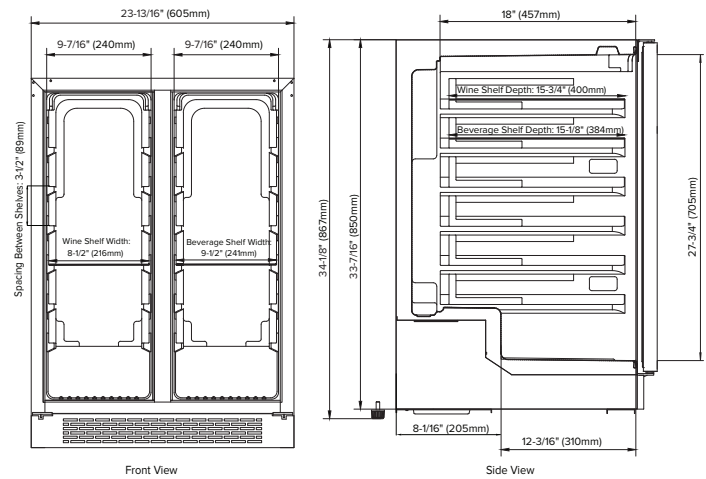

Specification Sheet

Model: AWBC242GGFDPRG

WINE AND BEVERAGE REFRIGERATOR

24-Inch Dual Zone Undercounter French Door Wine and Beverage Refrigerator, Panel-Ready Door

Features

- 21-bottle and 64-can capacity, built-in low temp French door beverage and wine refrigerator
- White, blue and amber interior LED lighting options
- UV-resistant glass door with low-e, double-panes and argon gas between the two panes
- Touch panel with digital controls
- Clear tempered glass beverage shelves and wooden wine shelves with stainless steel trim
- Added security with a door lock
- Sabbath mode

Exterior Dimensions

Interior Dimensions

Door Swing

Specifications

Model#	AWBC242GGFDPRG
Wine Bottle Capacity (750 ml)	21
Can Capacity (12 oz.)	64
Product Depth	23-5/8"
Product Depth with Handle	25-7/16"
Product Height	34-1/8"
Product Width	23-13/16"
Product Weight	123 lbs
Refrigerant Type	R600a
Wine Zone Temperature Range	40°F - 65°F
Beverage Zone Temperature Range	34°F - 65°F
Power Cord Length	6'
Amps	1.5
Electric Supply	115 VAC, 60 Hz

Cutout dimensions

*Depth shown uses a standard 3/4" (25mm) custom panel. Panel depths may vary.

Note: Dimensions in parentheses are in millimeters. Specifications are subject to change without notice. Visit Avallon.com for the latest information.