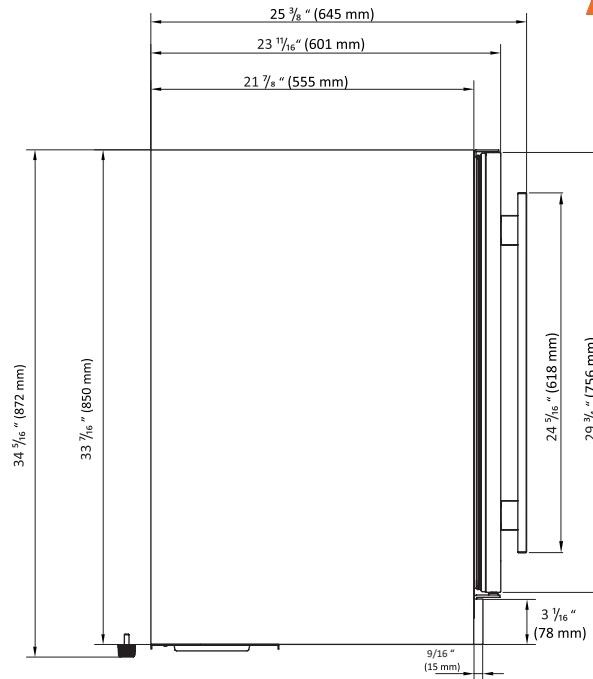

BLACK STAINLESS

Avallon

WINE & BEVERAGE REFRIGERATOR

Model: AWBC242GGFDBLSS

Features:

- Sleek black stainless steel design
- Dual-zone compressor cooling for your wine and beverages
- Wine zone temperature range: 40 - 65° F
- Beverage zone temperature range: 34 - 65° F
- Low-E, double-paned, argon filled glass door
- Soft blue or white LED interior lighting
- Wood wine shelving for elegant display
- Removable, glass-sanded beverage shelves
- Adjustable leveling legs
- Built-in or freestanding installation
- Intuitive touch controls and digital display
- Store up to 60 beverage cans and 21 wine bottles

Additional Features:

- 1 year parts & labor warranty
- 5 year sealed system warranty
- Modern French door design

Front:

Side:

SPECIFICATIONS:

Top/Door Swing:

Model #	AWBC241GGFDBLSS
Capacity (750 ml Wine Bottles)	21
Capacity (12 oz. Cans)	60
Product Depth	23 11/16"
Depth with Handles	25 3/8"
Product Height	34 5/16"
Product Width	23 13/16"
Lighting	Blue/White LED
Net Weight	135 lbs.
Refrigerant Type	R600a, 1.4 oz.
Wine Zone Temperature Range	40 - 65°F
Beverage Zone Temperature Range	34 - 65°F
Amps	1.5
Electric Supply	115V, 60 Hz

Note: Dimensions in parentheses are in millimeters. Specifications are subject to change without notice. Visit Avallon.com for the latest information.

- It is recommended to use an electrical outlet inside adjacent cabinetry.
- Slightly smaller dimensions may be used for this unit, but only if adjacent cabinetry is perfectly square.