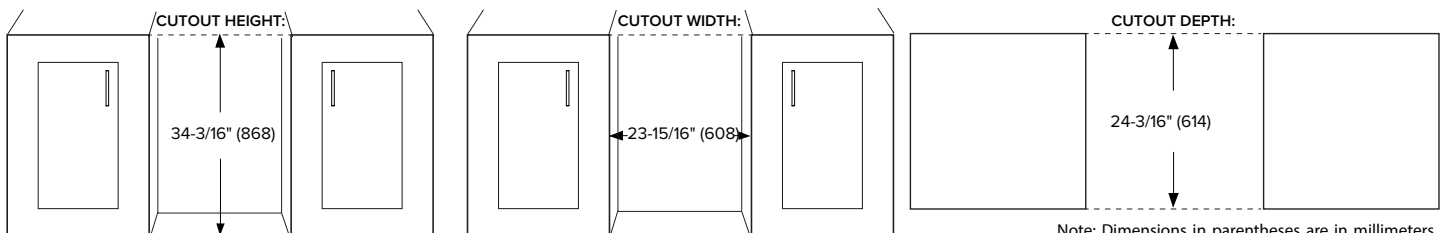

Additional Features:

- 1 year parts & labor warranty
- 5 year sealed system warranty
- Modern French door design

Front:

Side:

SPECIFICATIONS:

Top/Door Swing:

Model #	AWBC241GGFDBLSS
Capacity (750 ml Wine Bottles)	21
Capacity (12 oz. Cans)	60
Product Depth	23 11/16"
Depth with Handles	25 3/8"
Product Height	34 5/16"
Product Width	23 13/16"
Lighting	Blue/White LED
Net Weight	135 lbs.
Refrigerant Type	R600a, 1.4 oz.
Wine Zone Temperature Range	40 - 65°F
Beverage Zone Temperature Range	34 - 65°F
Amps	1.5
Electric Supply	115V, 60 Hz

Note: Dimensions in parentheses are in millimeters. Specifications are subject to change without notice. Visit Avallon.com for the latest information.

- It is recommended to use an electrical outlet inside adjacent cabinetry.
- Slightly smaller dimensions may be used for this unit, but only if adjacent cabinetry is perfectly square.