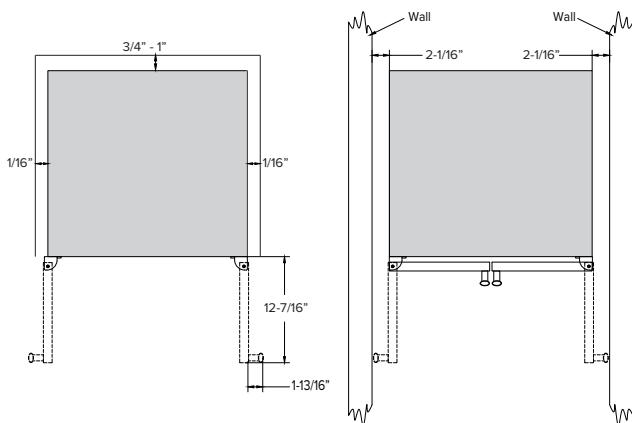

Additional Features:

- 1 year parts & labor warranty
- 5 year sealed system warranty
- Modern French door design

Front:

Side:

SPECIFICATIONS:

Top/Door Swing:

Model #	AWBC241GGFDBLSS
Capacity (750 ml Wine Bottles)	21
Capacity (12 oz. Cans)	60
Product Depth	23 11/16"
Depth with Handles	25 3/8"
Product Height	34 5/16"
Product Width	23 13/16"
Lighting	Blue/White LED
Net Weight	135 lbs.
Refrigerant Type	R600a, 1.4 oz.
Wine Zone Temperature Range	40 - 65°F
Beverage Zone Temperature Range	34 - 65°F
Amps	1.5
Electric Supply	115V, 60 Hz

Note: Dimensions in parentheses are in millimeters. Specifications are subject to change without notice. Visit Avallon.com for the latest information.

- It is recommended to use an electrical outlet inside adjacent cabinetry.
- Slightly smaller dimensions may be used for this unit, but only if adjacent cabinetry is perfectly square.