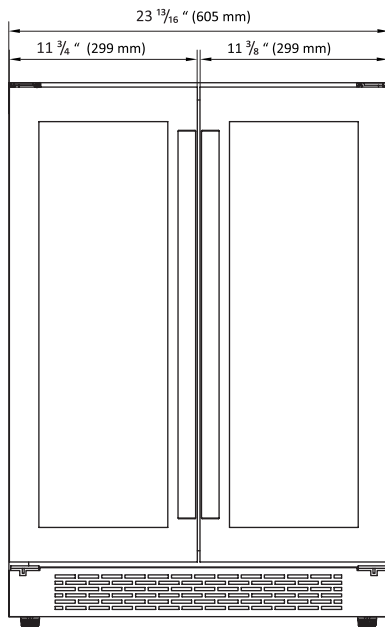

BLACK STAINLESS

Avallon

WINE & BEVERAGE REFRIGERATOR

Model: AWBC242GGFDBLSS

Features:

- Sleek black stainless steel design
- Dual-zone compressor cooling for your wine and beverages
- Wine zone temperature range: 40 - 65° F
- Beverage zone temperature range: 34 - 65° F
- Low-E, double-paned, argon filled glass door
- Soft blue or white LED interior lighting
- Wood wine shelving for elegant display
- Removable, glass-sanded beverage shelves
- Adjustable leveling legs
- Built-in or freestanding installation
- Intuitive touch controls and digital display
- Store up to 60 beverage cans and 21 wine bottles

Additional Features:

- 1 year parts & labor warranty
- 5 year sealed system warranty
- Modern French door design

Front:

Side:

SPECIFICATIONS:

Top/Door Swing:

Model #	AWBC241GGFDBLSS
Capacity (750 ml Wine Bottles)	21
Capacity (12 oz. Cans)	60
Product Depth	23 11/16"
Depth with Handles	25 3/8"
Product Height	34 5/16"
Product Width	23 13/16"
Lighting	Blue/White LED
Net Weight	135 lbs.
Refrigerant Type	R600a, 1.4 oz.
Wine Zone Temperature Range	40 - 65°F
Beverage Zone Temperature Range	34 - 65°F
Amps	1.5
Electric Supply	115V, 60 Hz

Note: Dimensions in parentheses are in millimeters. Specifications are subject to change without notice. Visit Avallon.com for the latest information.

- It is recommended to use an electrical outlet inside adjacent cabinetry.
- Slightly smaller dimensions may be used for this unit, but only if adjacent cabinetry is perfectly square.