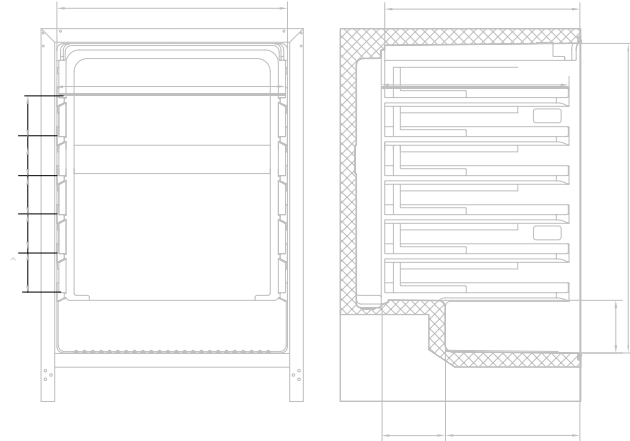

Specification Sheet

Model: ABR242PRS

BEVERAGE REFRIGERATOR

24-Inch Single Zone Undercounter Beverage Refrigerator, Solid Panel-Ready Door

Features

- 149-can capacity built-in low temp beverage refrigerator
- White, blue and amber interior LED lighting options
- Touch panel with digital controls
- Clear tempered glass shelves
- Added security with a door lock
- Sabbath mode

Exterior Dimensions

Interior Dimensions

Door Swing

Specifications

Model#	ABR242PRS
Can Capacity (12 oz.)	149
Capacity (Volume)	5.65 cu ft
Product Depth	23-5/8"
Product Depth with Handle	25-7/16"
Product Height	34-1/8"
Product Width	23-13/16"
Product Weight	98 lbs
Refrigerant Type	R600a
Temperature Range	34°F - 65°F
Power Cord Length	6'
Amps	1.5
Electric Supply	115 VAC, 60 Hz

Cutout dimensions

Note: Dimensions in parentheses are in millimeters. Specifications are subject to change without notice. Visit Avallon.com for the latest information.