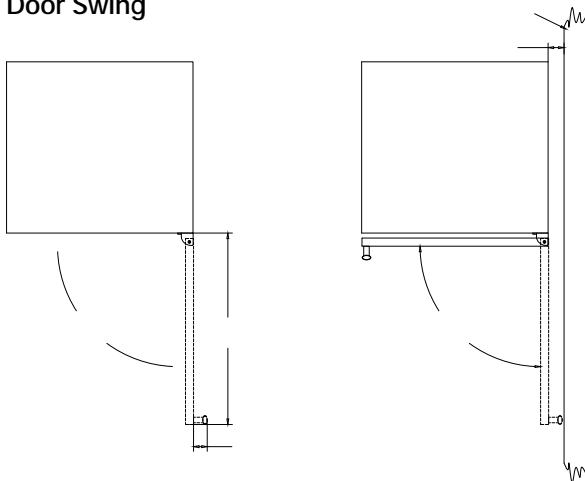

Specification Sheet

Model: ABR242PRS

BEVERAGE REFRIGERATOR

24-Inch Single Zone Undercounter Beverage Refrigerator, Solid Panel-Ready Door

Features

- 149-can capacity built-in low temp beverage refrigerator
- White, blue and amber interior LED lighting options
- Touch panel with digital controls
- Clear tempered glass shelves
- Added security with a door lock
- Sabbath mode

Model Details

Model	Voltage	Door Swing	Finish
ABR242PRSLH	115V	Left Hinge	Solid Panel-Ready Door
ABR242PRSRH	115V	Right Hinge	Solid Panel-Ready Door

Accessories

Model	Description	Finish
PCWRFILTER	Replacement Carbon Filter	Gray
HDLPRO	PRO Style Handle for Undercounter Models	Stainless Steel
ADKP48SS	Dual Kickplate (intended for side-by-side installations of two 24" models)	Stainless Steel

Exterior Dimensions

Interior Dimensions

Door Swing

Specifications

Model#	ABR242PRS
Can Capacity (12 oz.)	149
Capacity (Volume)	5.65 cu ft
Product Depth	23-5/8"
Product Depth with Handle	25-7/16"
Product Height	34-1/8"
Product Width	23-13/16"
Product Weight	98 lbs
Refrigerant Type	R600a
Temperature Range	34°F - 65°F
Power Cord Length	6'
Amps	1.5
Electric Supply	115 VAC, 60 Hz

Cutout dimensions

Note: Dimensions in parentheses are in millimeters. Specifications are subject to change without notice. Visit Avallon.com for the latest information.