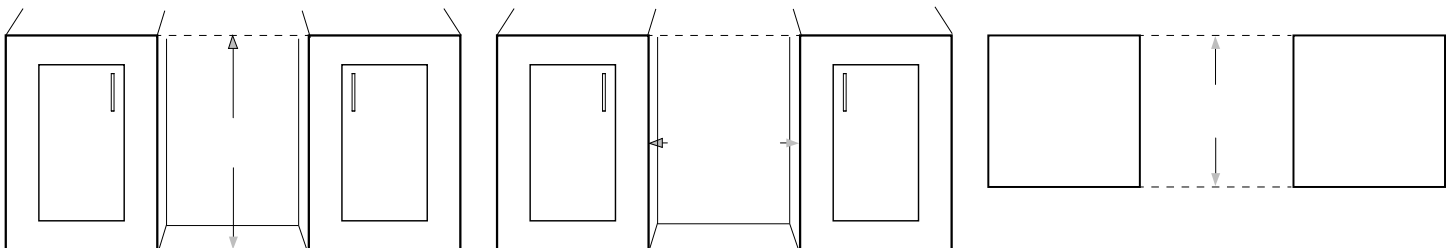

Exterior Dimensions

Interior Dimensions

Door Swing

Specifications

Model#	ABR242PRS
Can Capacity (12 oz.)	149
Capacity (Volume)	5.65 cu ft
Product Depth	23-5/8"
Product Depth with Handle	25-7/16"
Product Height	34-1/8"
Product Width	23-13/16"
Product Weight	98 lbs
Refrigerant Type	R600a
Temperature Range	34°F - 65°F
Power Cord Length	6'
Amps	1.5
Electric Supply	115 VAC, 60 Hz

Cutout dimensions

Note: Dimensions in parentheses are in millimeters. Specifications are subject to change without notice. Visit Avallon.com for the latest information.