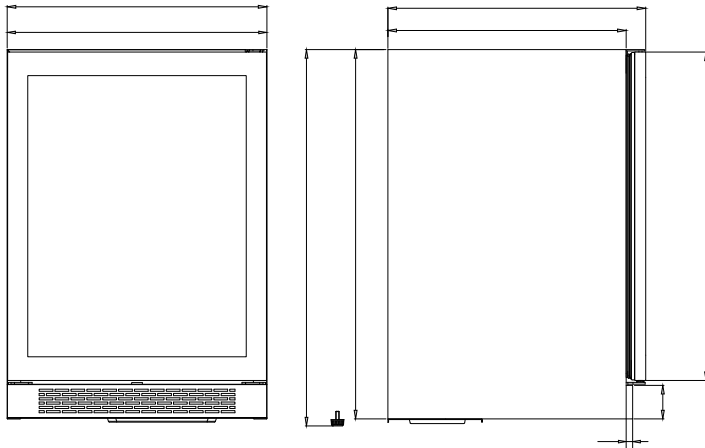

Specification Sheet

Model: ABR242PRS

BEVERAGE REFRIGERATOR

24-Inch Single Zone Undercounter Beverage Refrigerator, Solid Panel-Ready Door

Features

- 149-can capacity built-in low temp beverage refrigerator
- White, blue and amber interior LED lighting options
- Touch panel with digital controls
- Clear tempered glass shelves
- Added security with a door lock
- Sabbath mode

Exterior Dimensions

Interior Dimensions

Door Swing

Specifications

Model#	ABR242PRS
Can Capacity (12 oz.)	149
Capacity (Volume)	5.65 cu ft
Product Depth	23-5/8"
Product Depth with Handle	25-7/16"
Product Height	34-1/8"
Product Width	23-13/16"
Product Weight	98 lbs
Refrigerant Type	R600a
Temperature Range	34°F - 65°F
Power Cord Length	6'
Amps	1.5
Electric Supply	115 VAC, 60 Hz

Cutout dimensions

Note: Dimensions in parentheses are in millimeters. Specifications are subject to change without notice. Visit Avallon.com for the latest information.