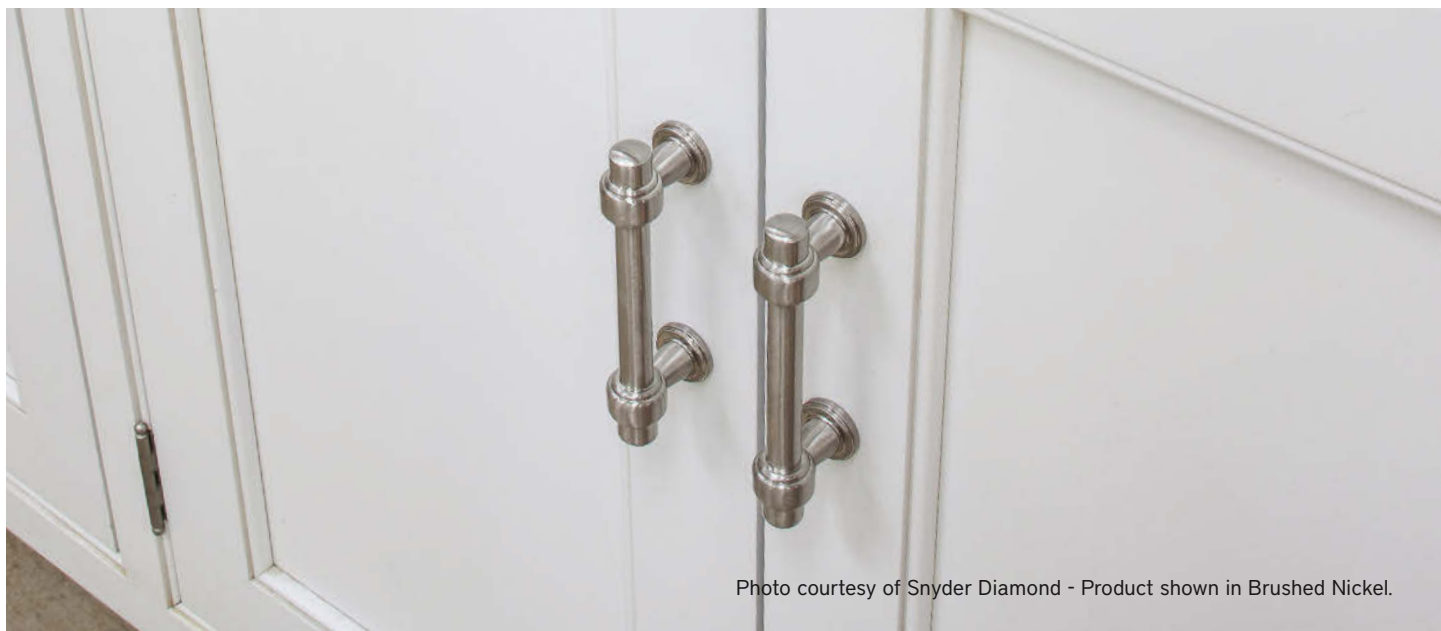

Photo courtesy of The Expandables - Product shown in Brushed Nickel.

7.6" overall (160MM cc)

315-BRN

315-PN

315-VB

315-CH

315-SL

Photo courtesy of Snyder Diamond - Product shown in Brushed Nickel.