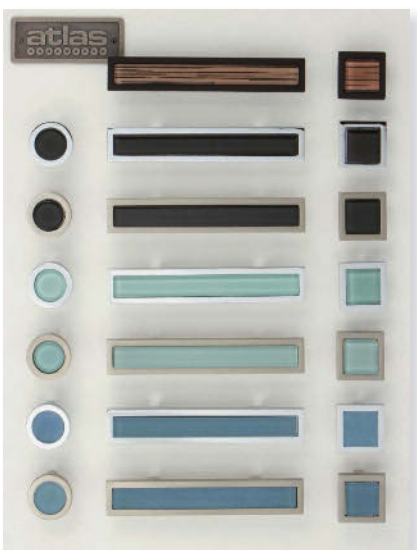

DIS-2021W
see saw/nipple/egg/round/band

DIS-2020W
moon/curved line/hook/ola/solara

DIS-2005W
linea railing

Boards also available in Maple Wood (product board number ends in "M" instead of "W")

Fits on slatwalls or modular showcases

cabinet hardware

12" x 16" board size

DIS-2017W
skinny linea

DIS-2013W-SS
stainless steel

DIS-2014W-PS
polished stainless steel

SUCCESSI

DIS-3024W
zanzibar

DIS-1049W
spa

DIS-3020W
optimism

BOUTIQUE

DIS-3021W
dream glass

DIS-3012W
pave crystal

DIS-3022W
tangeres/canterbury

BOUTIQUE

display

Boards also available in Maple Wood (product board number ends in "M" instead of "W")

cabinet hardware

Fits on slatwalls or modular showcases

12" x 16" board size

SUCCESS!

DIS-3023W
hamptons

DIS-3014W
paradigm

DIS-1129W
slate

DIS-1130W
french gold