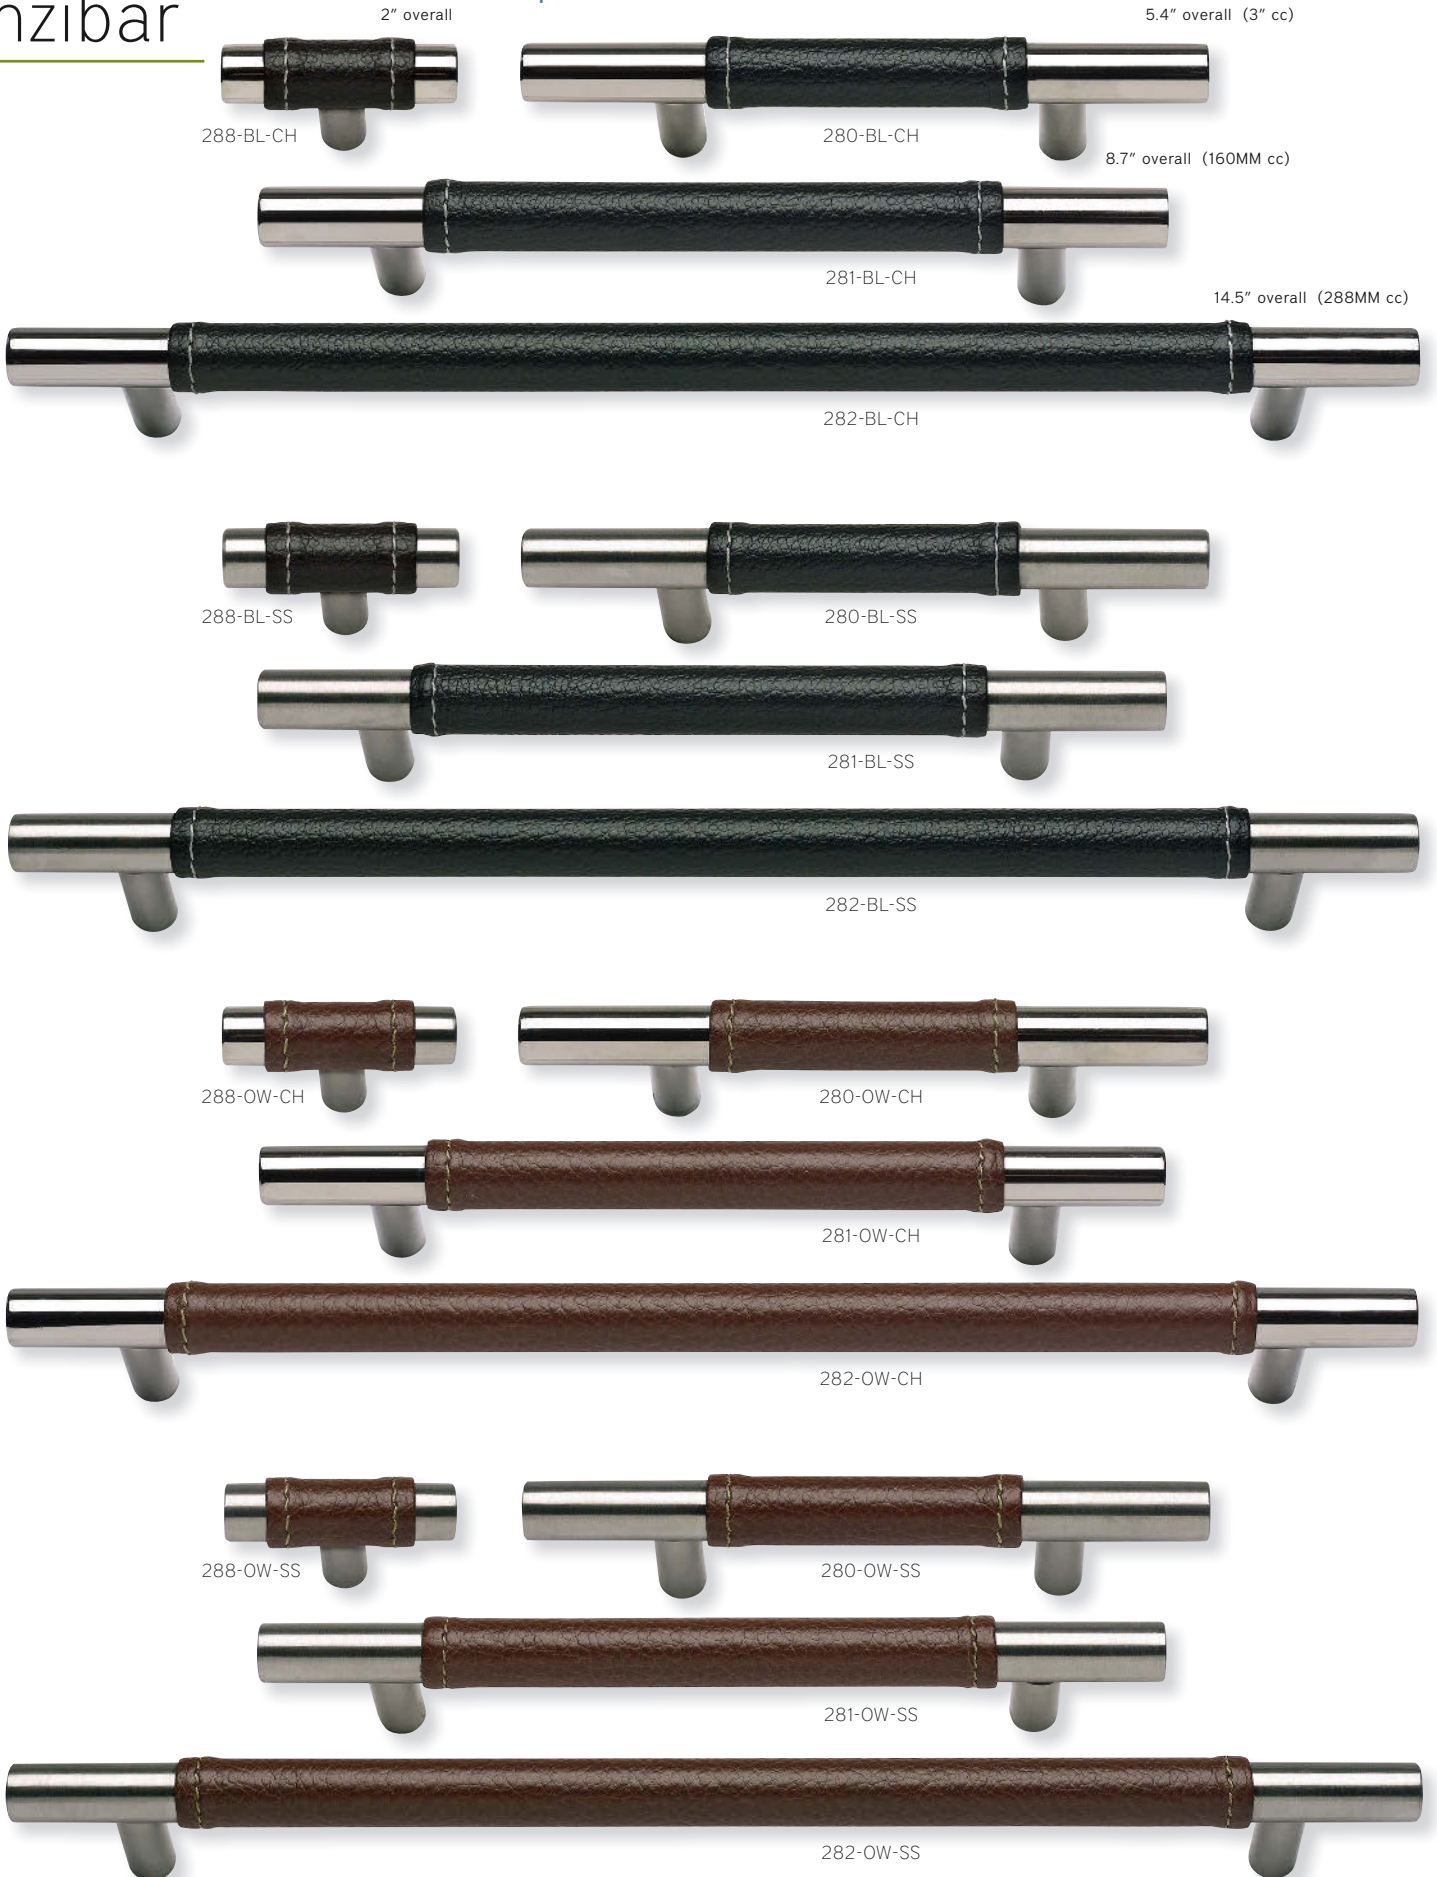

35.5" overall (34.7" cc)

A902-PS

Cabinet high or cabinet wide stainless steel pulls for a bold statement.

successi

Our Boutique
line of **eclectic**
hardware, featuring
organic
mediums, is
carefully crafted
by **artisans**
throughout the
world..

Your passport
to good taste.

Boutique

boutique

All pulls have a 0.5" diameter.

Complete the Ensemble

Appliance Pulls. . . . pg 160

Product shown in Black and Stainless Steel.

boutique