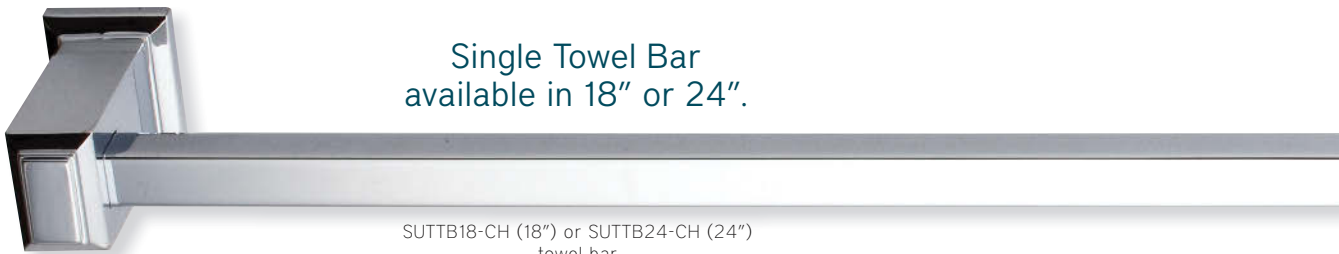

SUTTB18-CH (18") or SUTTB24-CH (24")
towel bar

SUTSF-CH
shelf

sutton place

Our 1930's ode
to décor CLASSICISM.

Photo Courtesy of The Expandables - Product shown in Polished Chrome.

SUTTH-CH
hook

AVAILABLE IN:
polished chrome
brushed nickel
polished nickel
venetian bronze