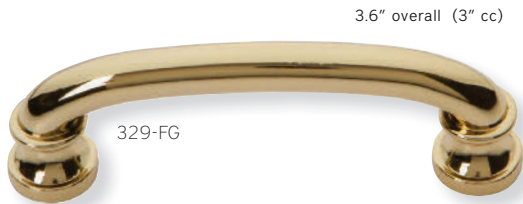

Product shown in French Gold.

browning

New Finish: French Gold

browning

legacy

shelley

New Finish: French Gold

3.6" overall (3" cc)

5.7" overall (128MM cc)

7" overall (160MM cc)

328-FG

328-CM

328-VB

legacy crystal

3.69" overall (3" cc)

341-BL