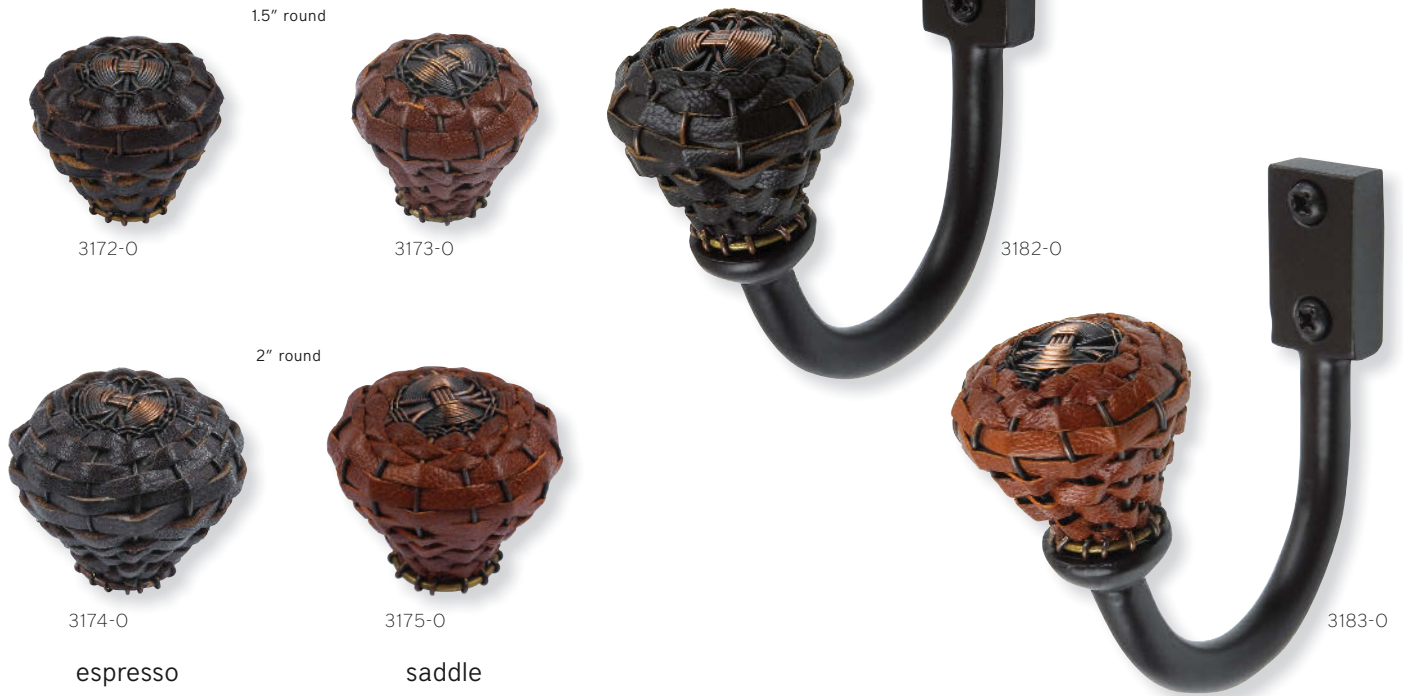

=

A ROMANTIC LOOK
FOR ANY DECOR

boutique

hamptons leather

hamptons leather

4.5" overall (3" cc)

3176-0

3177-0