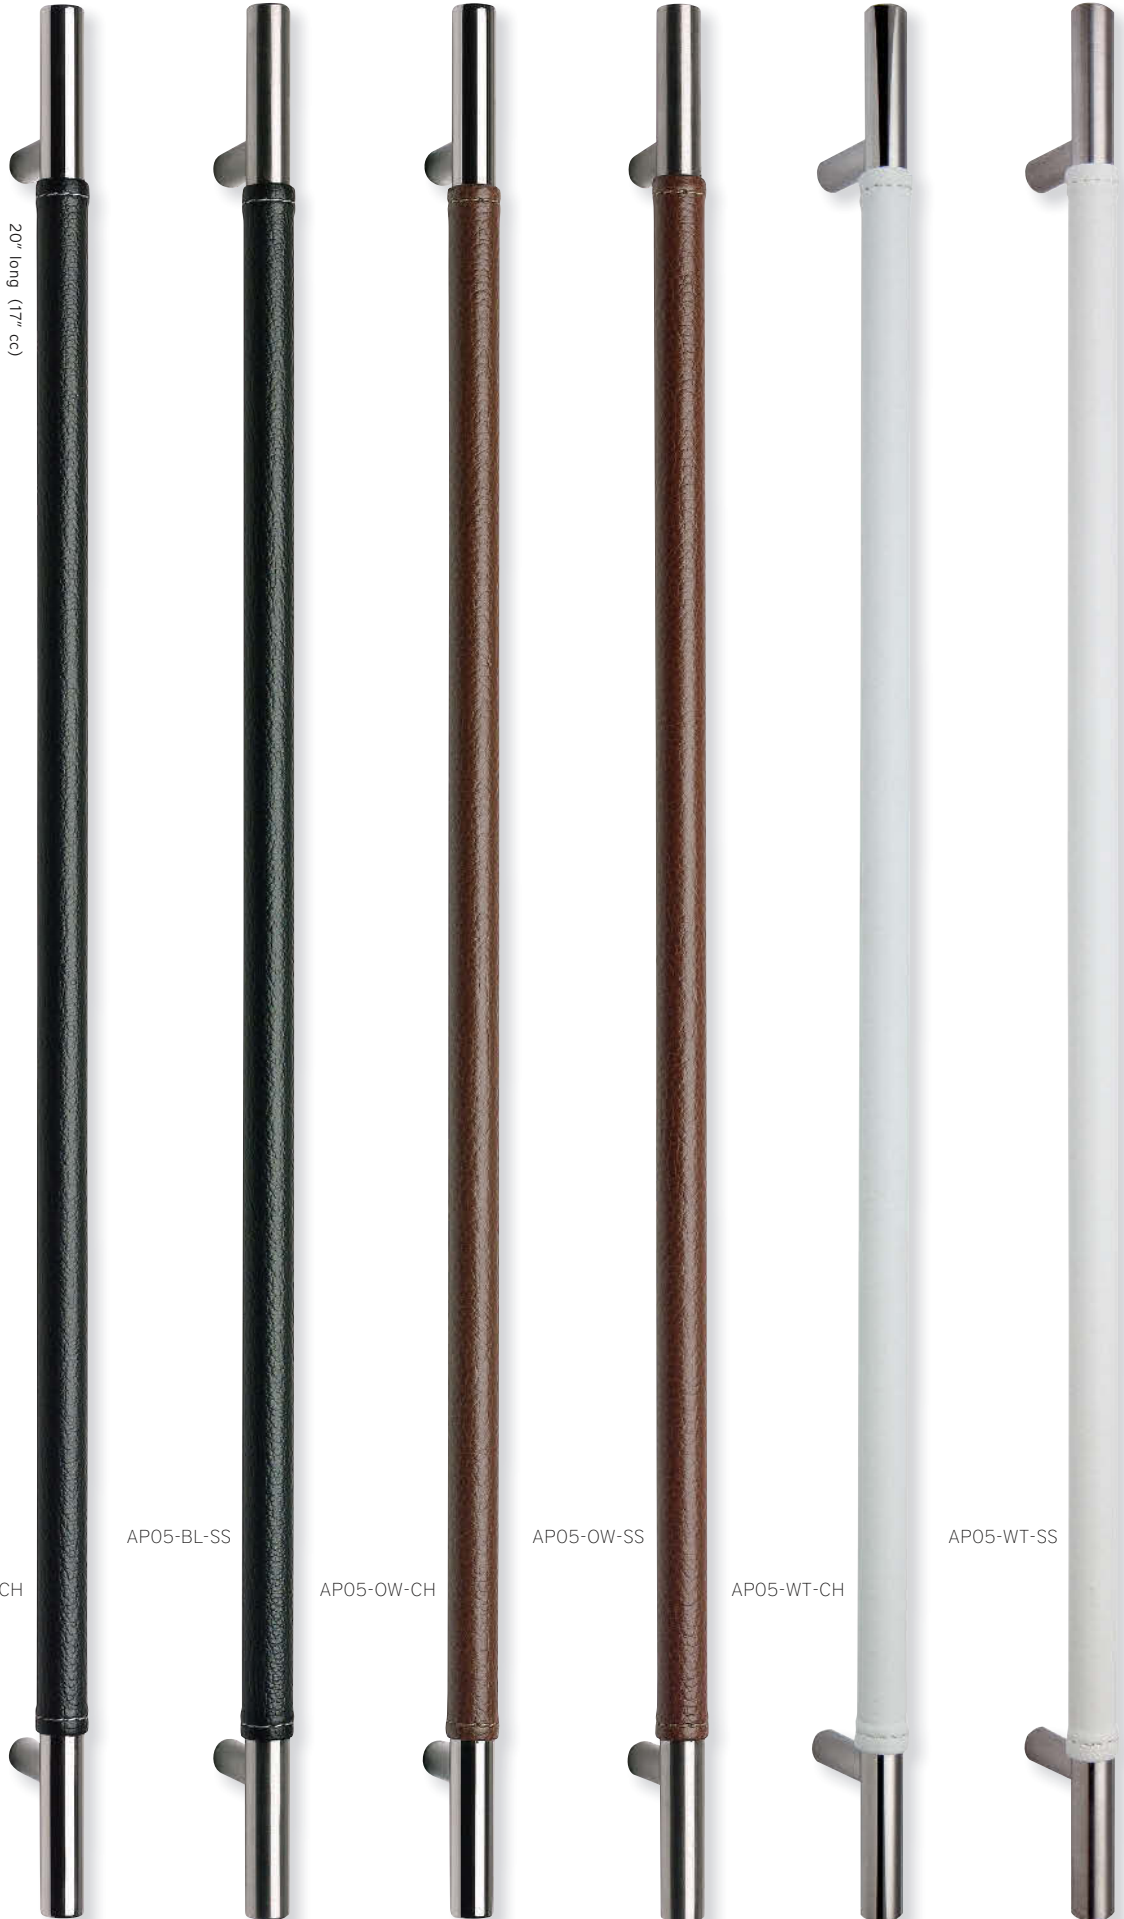

20" long (17" cc)

**OVERSIZED
OR
APPLIANCE
PULLS
COMPLETE
THE LOOK**

designed for
use on
oversized
cabinetry and
appliances

AP05-BL-CH

AP05-BL-SS

AP05-OW-CH

AP05-OW-SS

AP05-WT-CH

AP05-WT-SS