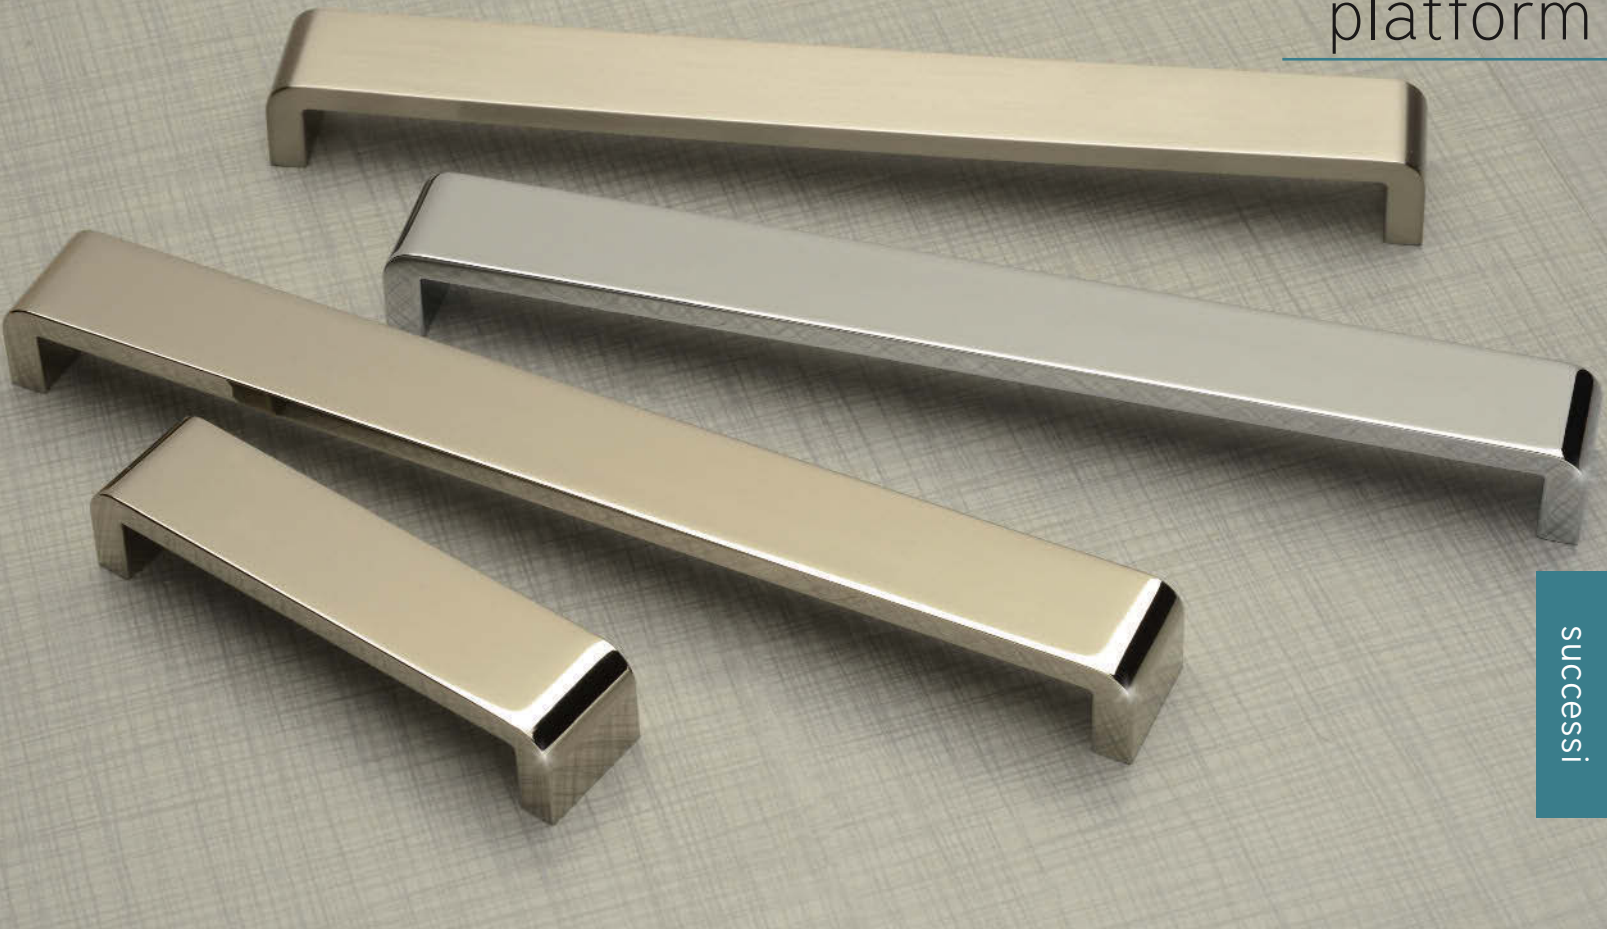

A917-CH

A916-PN

A917-PN

platform

successi

11.75" overall (288MM cc)

small square

A865-BN