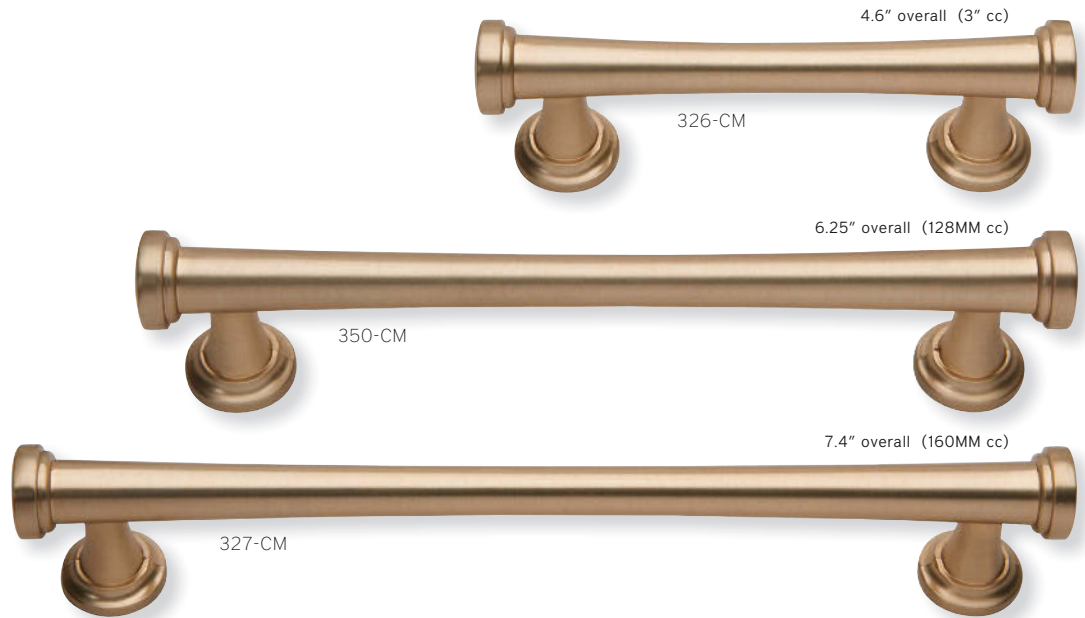

browning

New Finish: French Gold