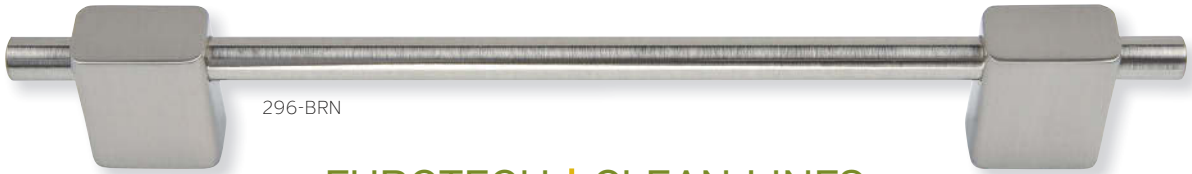

295-BRN

Photo courtesy of The Expandables.
Product shown in Polished Chrome.

296-CH

8.25" overall (160MM cc)

296-BRN

EUROTECH+CLEAN LINES
lend a modern edge

297-CH

9.5" overall (192MM cc)