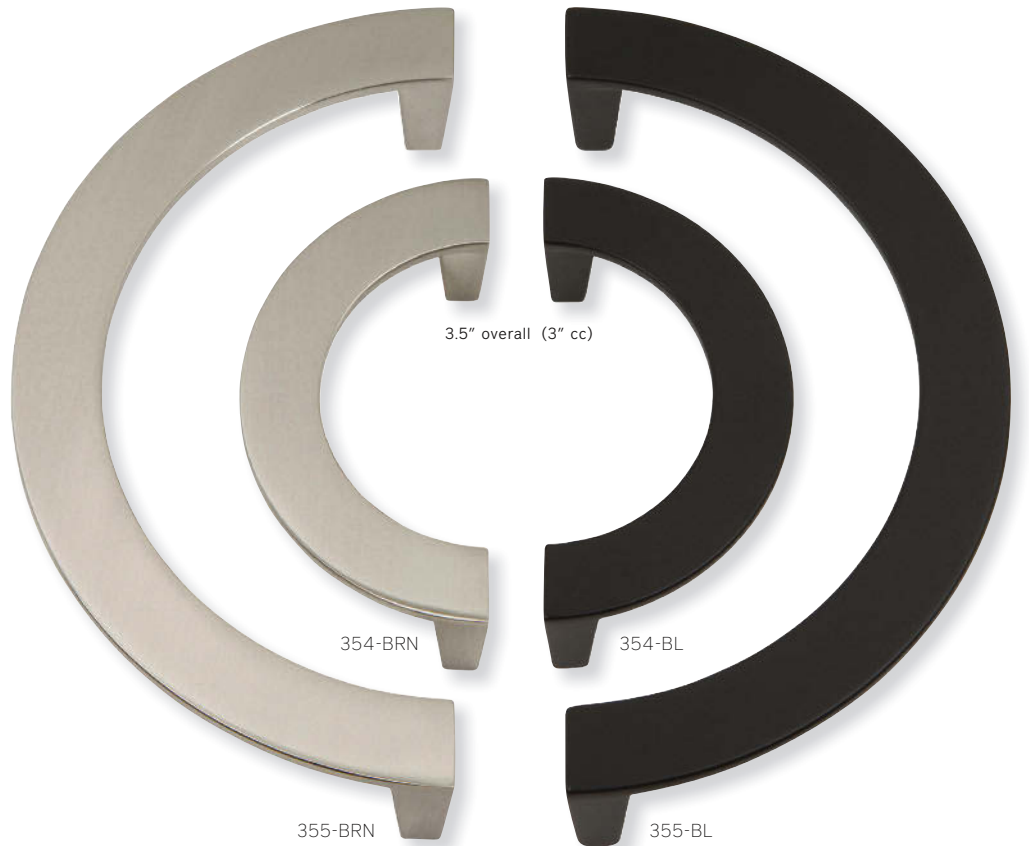

A810-O

A810-CH

DIS-2020 Curved Line Display Board

5.5" overall (128MM cc)

1.75" overall (32MM cc)

SOLD AS SEPARATES

5.5" overall (128MM cc)

successi

sleek

A perfectly arched pull
with an ergonomic feel.

7.6" overall (160MM cc)

A849-BN

A849-CH

A849-CM

A849-MB

A849-WG