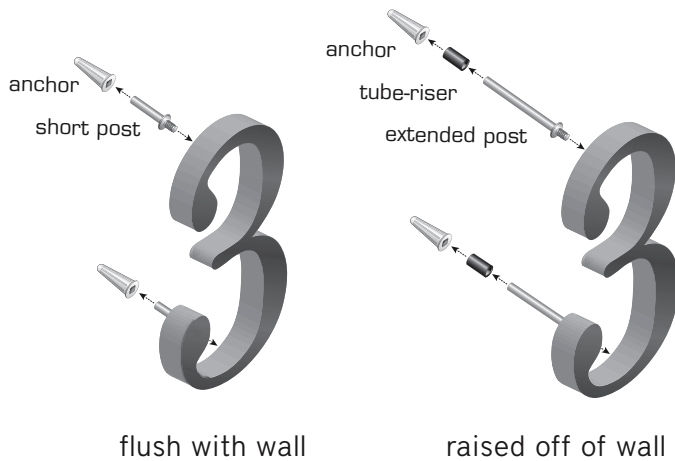

Coordinating
TRADITIONALIST DOORBELL
features a lighted hardwired button.
Requires a 15-20V transformer.

3" tall

shown actual size

flush with wall

raised off of wall

DB646-BL

curb appeal

5.5" tall