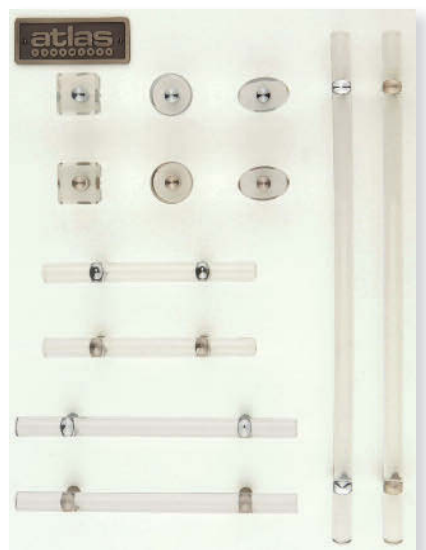

cabinet hardware

12" x 16" board size

DIS-2017W
skinny linea

DIS-2013W-SS
stainless steel

DIS-2014W-PS
polished stainless steel

SUCCESSI

DIS-3024W
zanzibar

DIS-1049W
spa

cabinet hardware

Fits on slatwalls or modular showcases

12" x 16" board size

SUCCESS!

DIS-3023W
hamptons

DIS-3014W
paradigm

DIS-1129W
slate

DIS-1130W
french gold