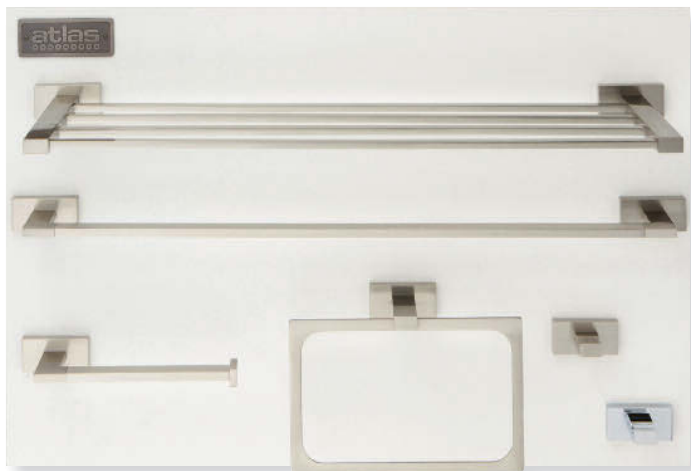

24" x 16" board size

DIS-1124W
appliance pulls traditional

DIS-1125W
appliance pulls deco

DIS-1126W
appliance pulls contemporary

Boards also available in Maple Wood (product board number ends in "M" instead of "W")

New!

Atlas Bath display holds 9-12 bath or appliance pull boards. Mix it Up!
2 Decorative Hardware boards fit in the space of one bath board.

9 bath or appliance pull boards or

12 bath or appliance pull boards or

replace 1 bath or appliance pull board with
2 decorative hardware boards

DIS-9035
Height: 80"
Overall Width: 30"
Overall Depth: 30"

Holds (9-12) Boards: 24" x 16"
Ships flat and assembles in minutes!

24" x 16" board size