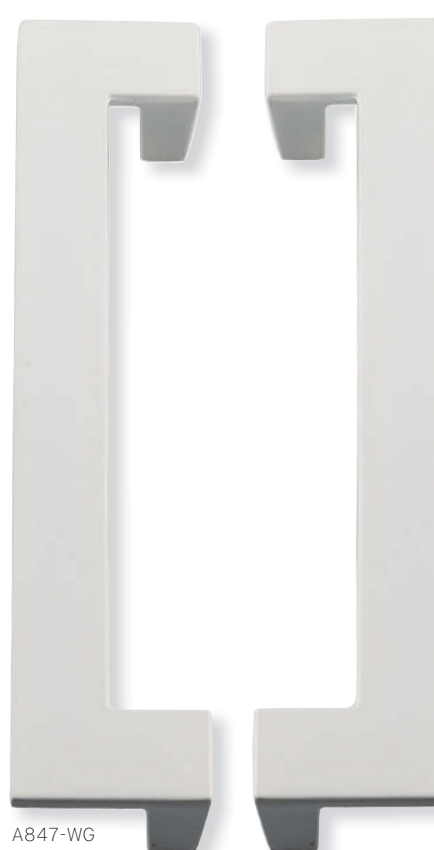

u-turn

2" overall (32MM cc)

3" overall (64MM cc)

5.7" overall (128MM cc)

A847-WG