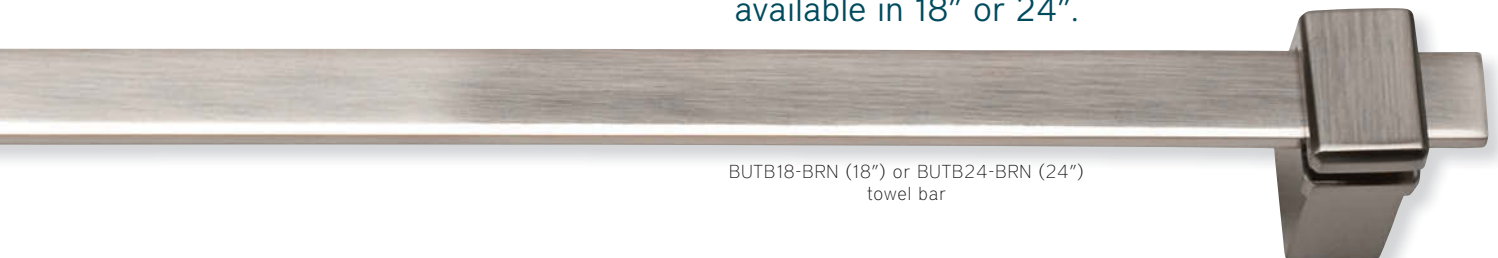

BUTB18-BRN (18") or BUTB24-BRN (24")
towel bar