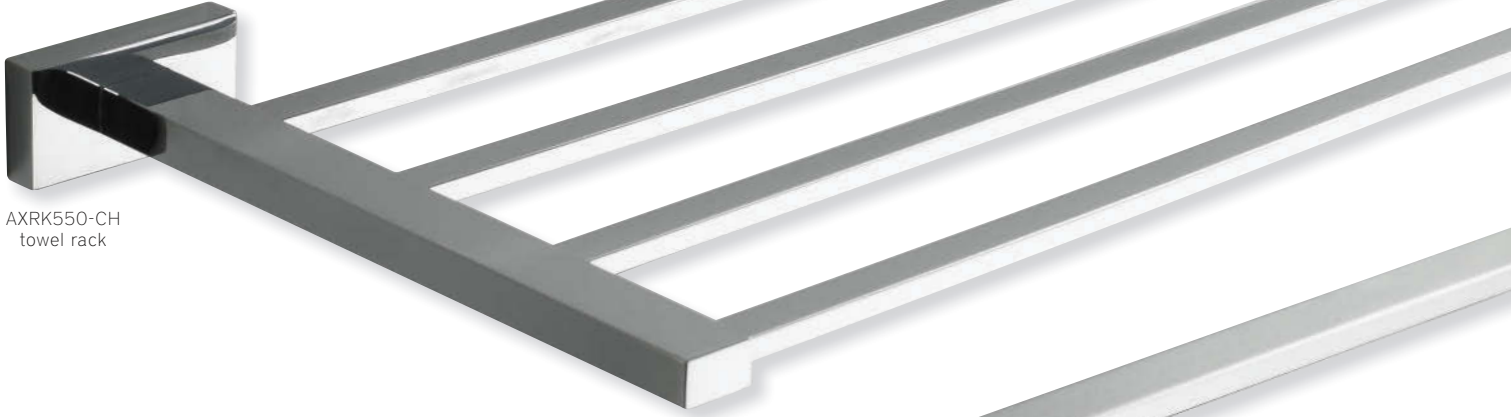

AXRK550-CH
towel rack

Single Towel Bar
available in 18" or 24".