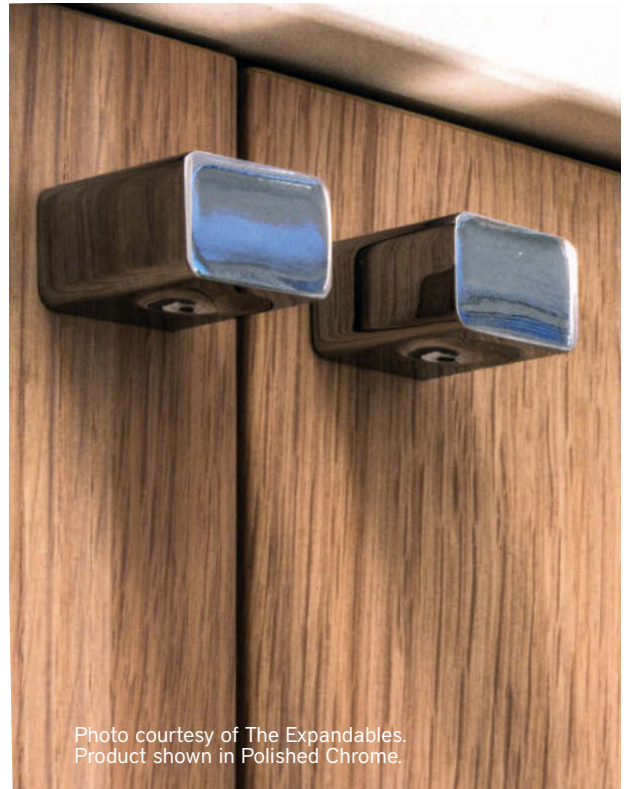

295-BRN

Photo courtesy of The Expandables.
Product shown in Polished Chrome.

296-CH

8.25" overall (160MM cc)

296-BRN

EUROTECH+CLEAN LINES
lend a modern edge

297-CH

9.5" overall (192MM cc)

297-BRN

DIS-1123 Element Display Board
DIS-1126 and DIS-1127 Appliance Pull Display Boards

OVERSIZED OR
APPLIANCE
PULLS
COMPLETE
THE LOOK!

designed for use on
oversized cabinetry
and appliances

exclusive

olde world