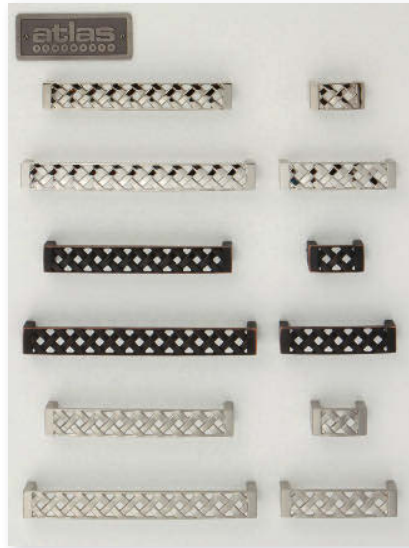

Fits on slatwalls or modular showcases

cabinet hardware

12" x 16" board size

DIS-1088W
dap

DIS-1075W
lattice

DIS-1122W
mandalay

DIS-1073W
buckle up

DIS-1074W
fulcrum