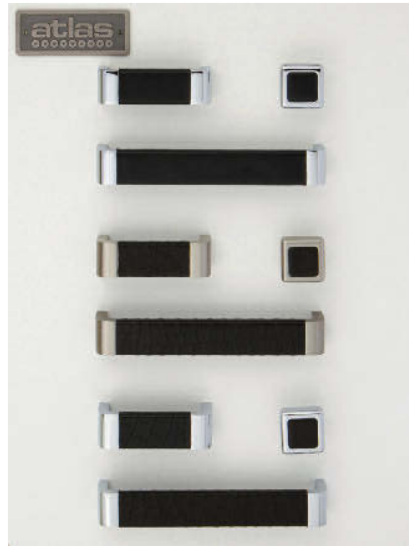

cabinet hardware

Fits on slatwalls or modular showcases

12" x 16" board size

SUCCESS!

DIS-3023W
hamptons

DIS-3014W
paradigm

DIS-1129W
slate

DIS-1130W
french gold