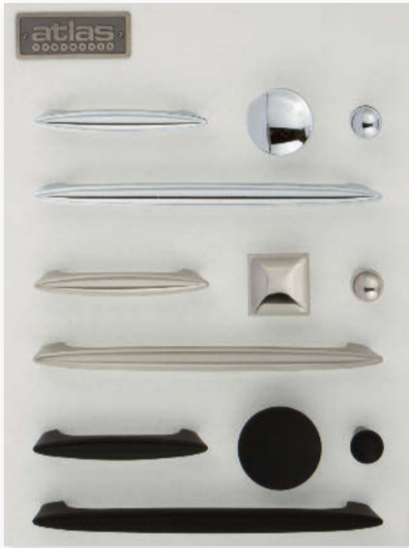

Fits on slatwalls or modular showcases

cabinet hardware

12" x 16" board size

DIS-1088W
dap

DIS-1075W
lattice

DIS-1122W
mandalay

DIS-1073W
buckle up

DIS-1074W
fulcrum