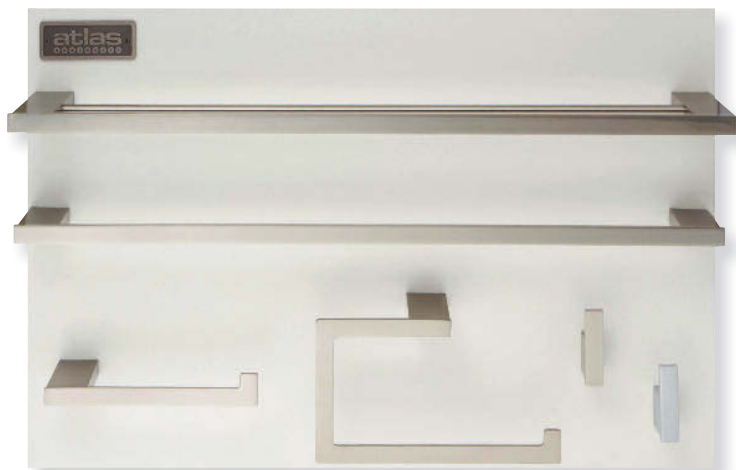

DIS-4546W-BRN
parker brushed nickel