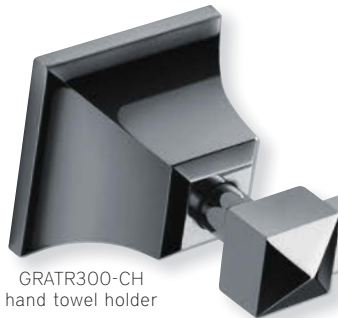

PADTB600-CH
double towel bar

SHOWN IN:
POLISHED CHROME

parker

spa

SHOWN IN:
POLISHED CHROME

GRATR300-CH
hand towel holder

GRADTB600-CH
double towel bar

Single Towel Bar
available in
18" or 24".

GRATB450-CH (18") or
GRATB600-CH (24")
towel bar

GRATP-CH
paper holder

cast in solid brass, finishes available:
polished chrome, french gold,
polished nickel, brushed nickel

GRASH-CH
hook

GRASH-FG
hook

GRASH-PN
hook