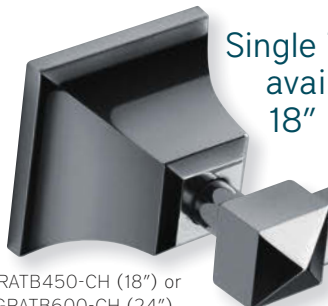

PADTB600-CH
double towel bar

SHOWN IN:
POLISHED CHROME

parker

spa

SHOWN IN:
POLISHED CHROME

GRATR300-CH
hand towel holder

GRADTB600-CH
double towel bar

Single Towel Bar
available in
18" or 24".