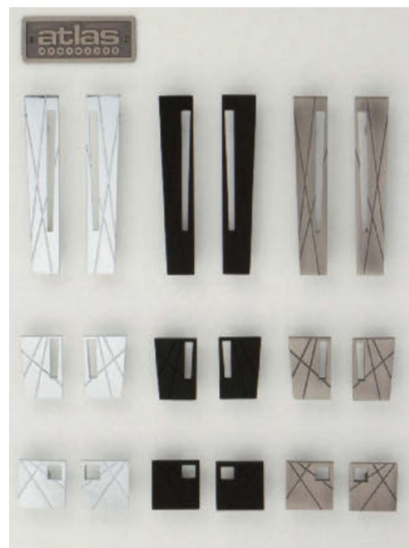

DIS-1089W
modernist

Boards also available in Maple Wood (product board number ends in "M" instead of "W")