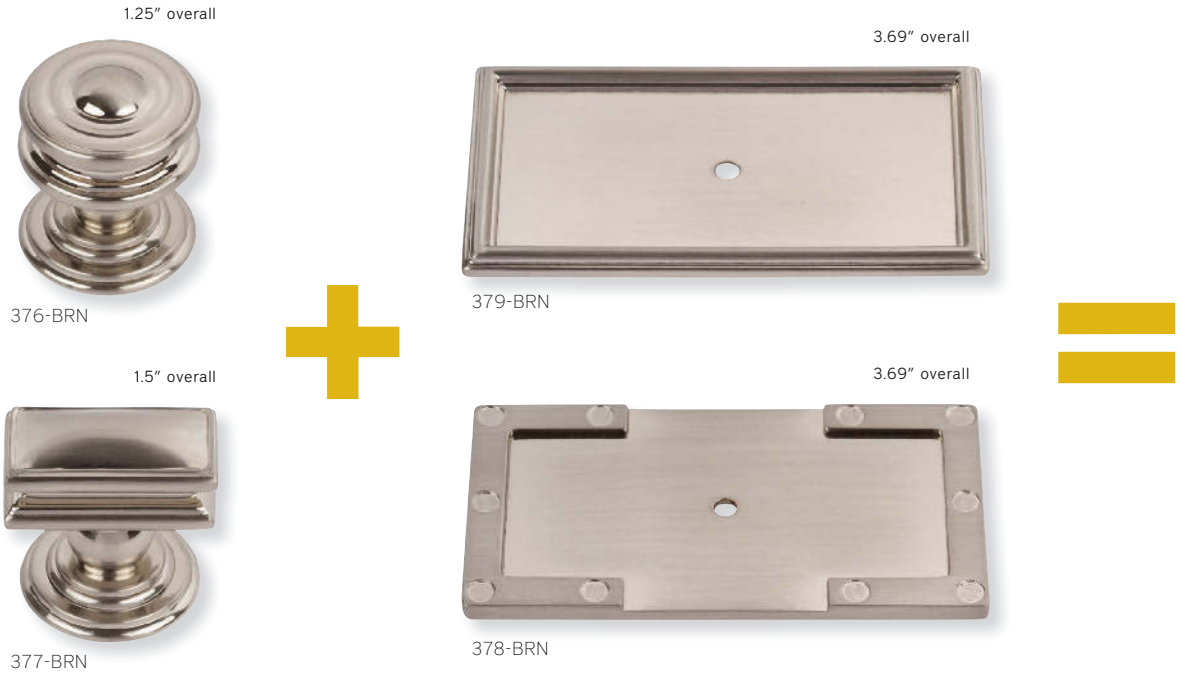

Signature

exclusive

campaign

The Campaign round or rectangle knob can be installed with either the rope or traditional campaign screw back plate.

Available February 2016!

campaign

exclusive

3.69" overall