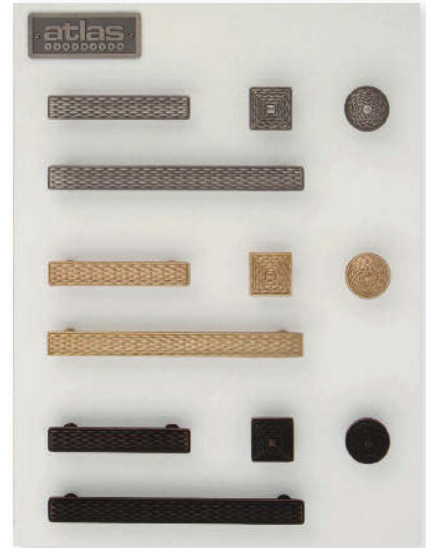

Fits on slatwalls or modular showcases

cabinet hardware

12" x 16" board size

DIS-1088W
dap

DIS-1075W
lattice

DIS-1122W
mandalay

DIS-1073W
buckle up

DIS-1074W
fulcrum