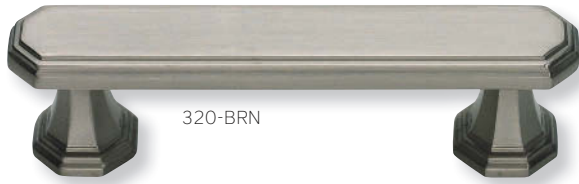

4" overall (3" cc)

320-BRN