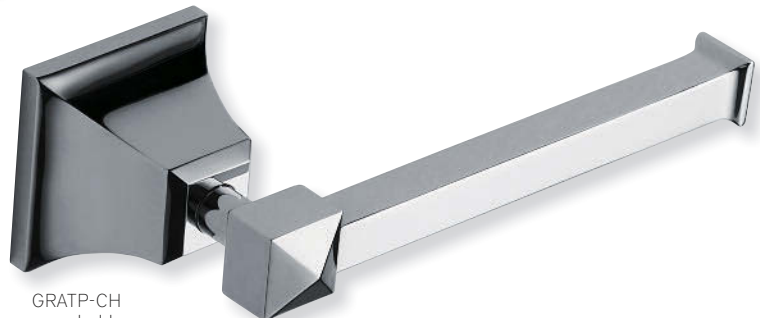

GRATP-CH
paper holder

cast in solid brass, finishes available:
polished chrome, french gold,
polished nickel, brushed nickel