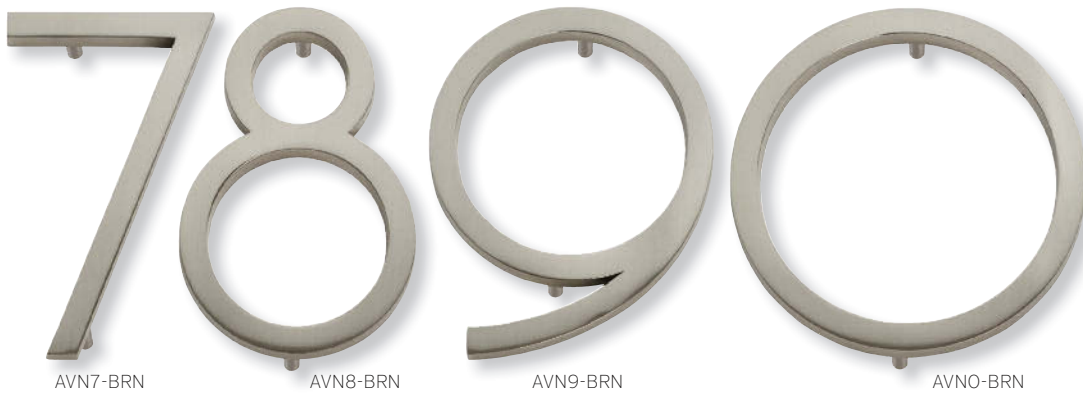

AVN1-BRN

AVN2-BRN

AVN3-BRN

AVN4-BRN

AVN5-BRN

AVN7-BRN

AVN8-BRN

AVN9-BRN

AVN0-BRN