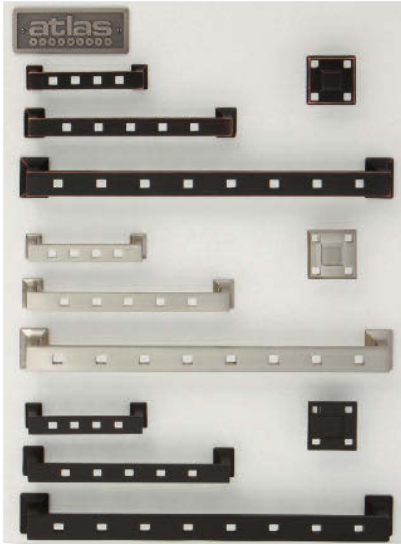

Boards also available in Maple Wood (product board number ends in "M" instead of "W")

cabinet hardware

Fits on slatwalls or modular showcases

12" x 16" board size

EXCLUSIVELY ATLAS

DIS-1092W
trocadero

DIS-1091W
modern craftsman