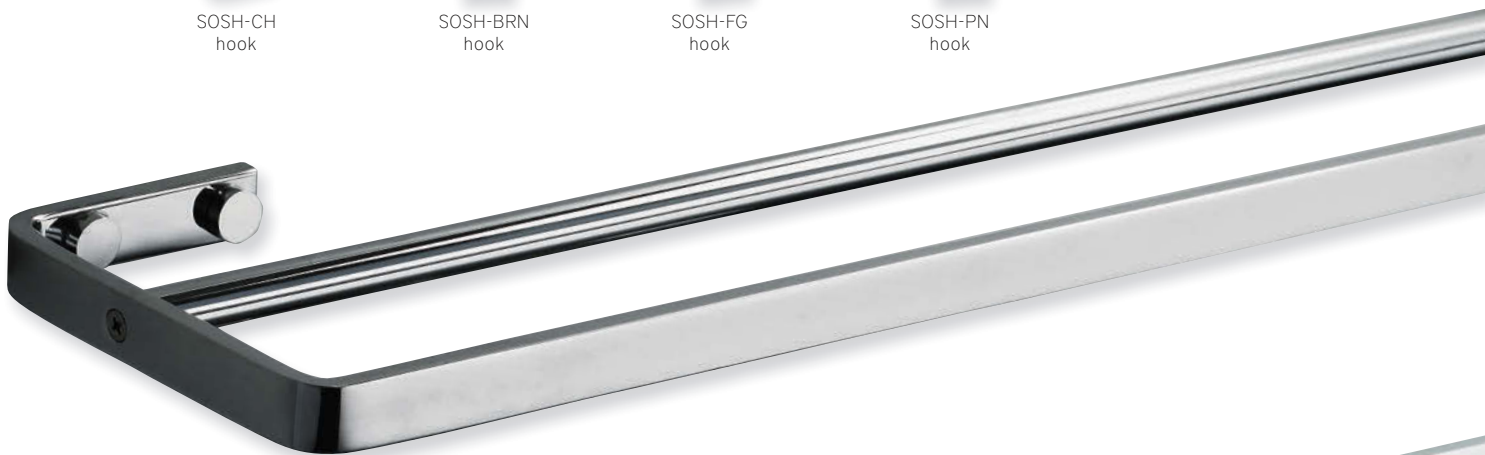

cast in solid brass, finishes available:
polished chrome, brushed nickel, french gold, polished nickel

SOSH-CH
hook

SOSH-BRN
hook

SOSH-FG
hook

SOSH-PN
hook

SODTB600-CH
double towel bar

Single Towel Bar
available in 18" or 24".

SOTB450-CH (18") or
SOTB600-CH (24")
towel bar

SHOWN IN:
POLISHED CHROME

SOTR-CH
hand towel holder

SOTP-CH
paper holder

Photo courtesy of The Expandables - Product shown in Polished Chrome.

spa

cast in solid brass, finishes available:
polished chrome, brushed nickel,
french gold, polished nickel