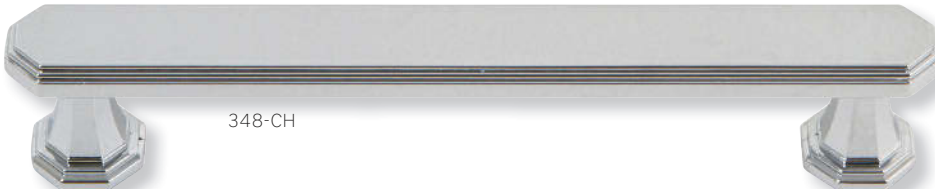

6" overall (128MM cc)

dickinson

legacy

348-CH

7.3" overall (160MM cc)