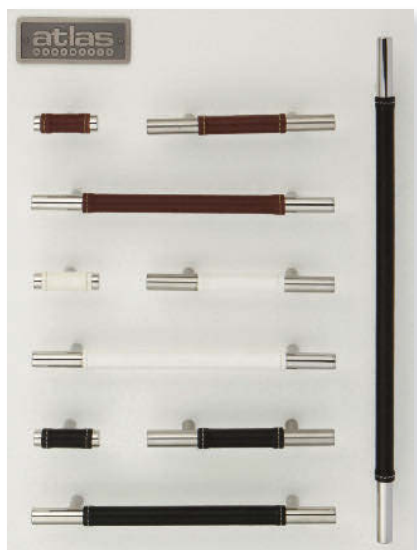

cabinet hardware

12" x 16" board size

DIS-2017W
skinny linea

DIS-2013W-SS
stainless steel

DIS-2014W-PS
polished stainless steel

SUCCESSI

DIS-3024W
zanzibar

DIS-1049W
spa