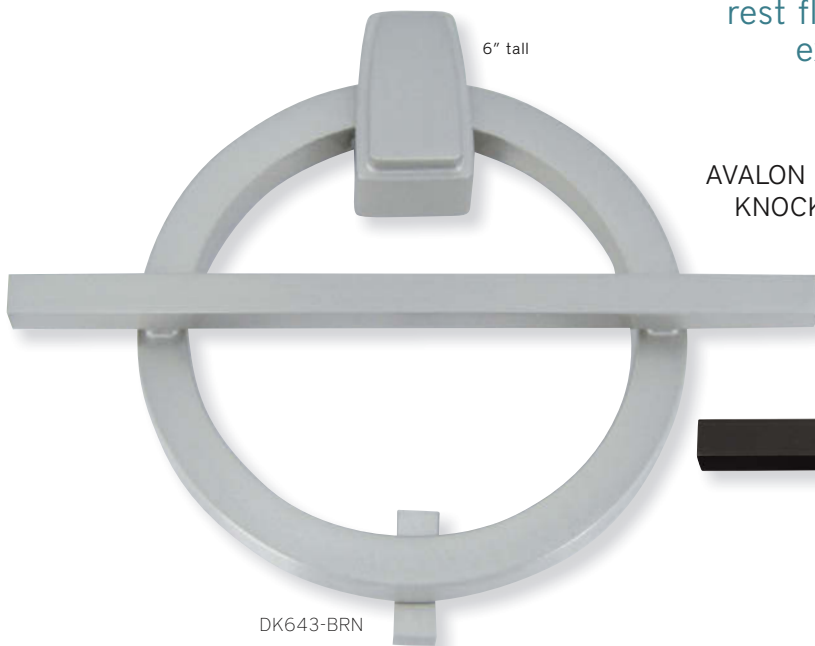

4" tall

PGNA-SS

PGNB-SS

PGNC-SS

Depending on your style, Avalon numbers can rest flat against your wall or be raised for extra impact. Risers are included.

6" tall

AVALON DOOR
KNOCKER

DK643-0

2.75" tall

LIGHTED HARDWIRED
AVALON DOORBELL

Perfect design
upgrade for existing
wired doorbell
system. Requires a
15-20V transformer.

DB643-0

4.5" tall

AVN1-BRN

AVN2-BRN

AVN3-BRN