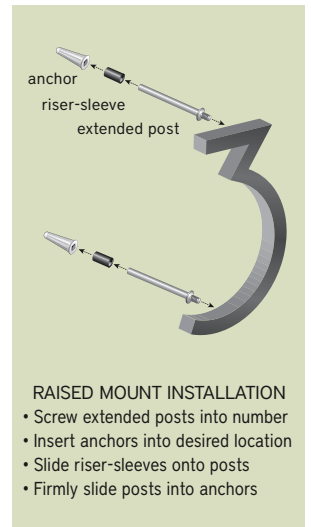

1. **RAISED MOUNT INSTALLATION**
2. Screw extended posts into number
   - Insert anchors into desired location
   - Slide riser-sleeves onto posts
   - Firmly slide posts into anchors