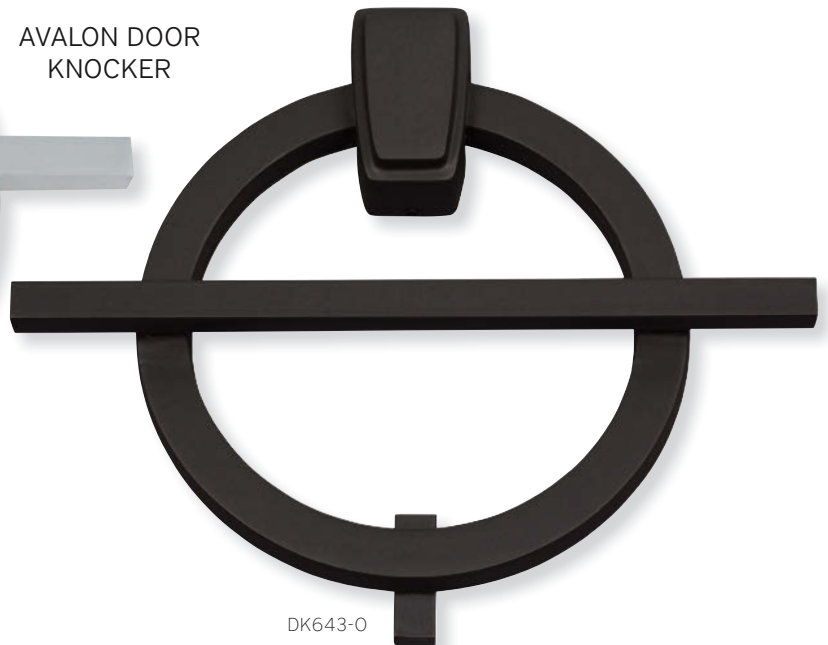

4" tall

PGNA-SS

PGNB-SS

PGNC-SS

Depending on your style, Avalon numbers can rest flat against your wall or be raised for extra impact. Risers are included.

6" tall

AVALON DOOR
KNOCKER

DK643-0

2.75" tall

LIGHTED HARDWIRED
AVALON DOORBELL

Perfect design
upgrade for existing
wired doorbell
system. Requires a
15-20V transformer.

DB643-0

4.5" tall

AVN1-BRN

AVN2-BRN

AVN3-BRN