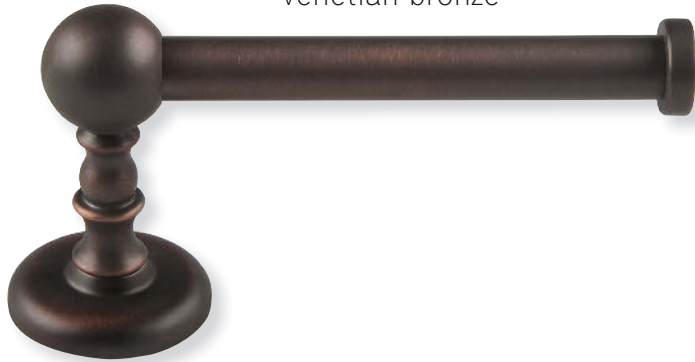

SUTTB18-CH (18") or SUTTB24-CH (24")
towel bar

SUTSF-CH
shelf

sutton place

Our 1930's ode
to décor CLASSICISM.

Photo Courtesy of The Expandables - Product shown in Polished Chrome.

SUTTH-CH
hook

AVAILABLE IN:
polished chrome
brushed nickel
polished nickel
venetian bronze

SUTTH-BRN
hook

SUTTH-PN
hook

SUTTH-VB
hook

DIS-4535 Sutton Place Spa Display Board

emma

graceful lines / classic charm
= *vintage chic*

SHOWN IN:
venetian bronze

cast in solid brass,
finishes available:
polished chrome
brushed nickel

EMMTP-VB
paper holder

EMMTR-VB
towel ring

EMMSH-BRN
hook

EMMSH-PN
hook

EMMSH-VB
hook

Single Towel Bar
available in 18" or 24".

EMMTB18-VB (18") or EMMTB24-VB (24")
towel bar

EMMSF-VB
24" shelf