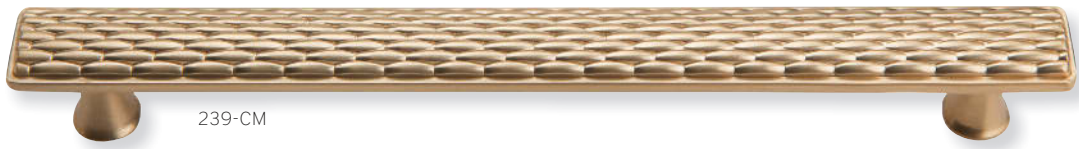

239-CM

exclusive