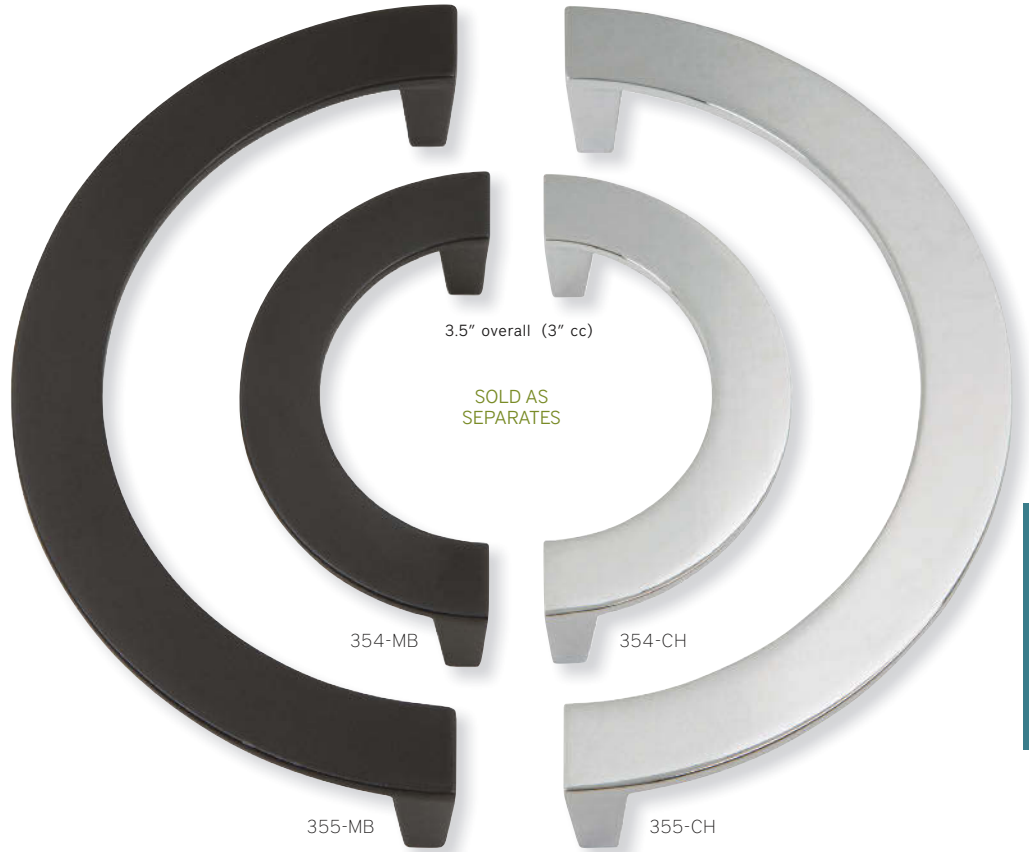

A810-O

A810-CH

DIS-2020 Curved Line Display Board

5.5" overall (128MM cc)

1.75" overall (32MM cc)

SOLD AS SEPARATES

5.5" overall (128MM cc)

successi

sleek

A perfectly arched pull
with an ergonomic feel.

7.6" overall (160MM cc)

A849-BN

A849-CH

A849-CM

A849-MB

A849-WG