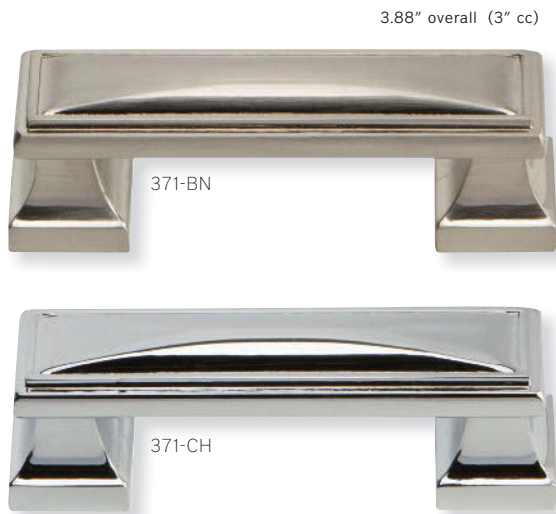

All Wadsworth Knobs and Pulls are also available in these finishes:

vintage brass polished nickel french gold

6.88" overall (128MM cc)

373-BN

373-CH

7.19" overall (160MM cc)

374-BN

374-CH