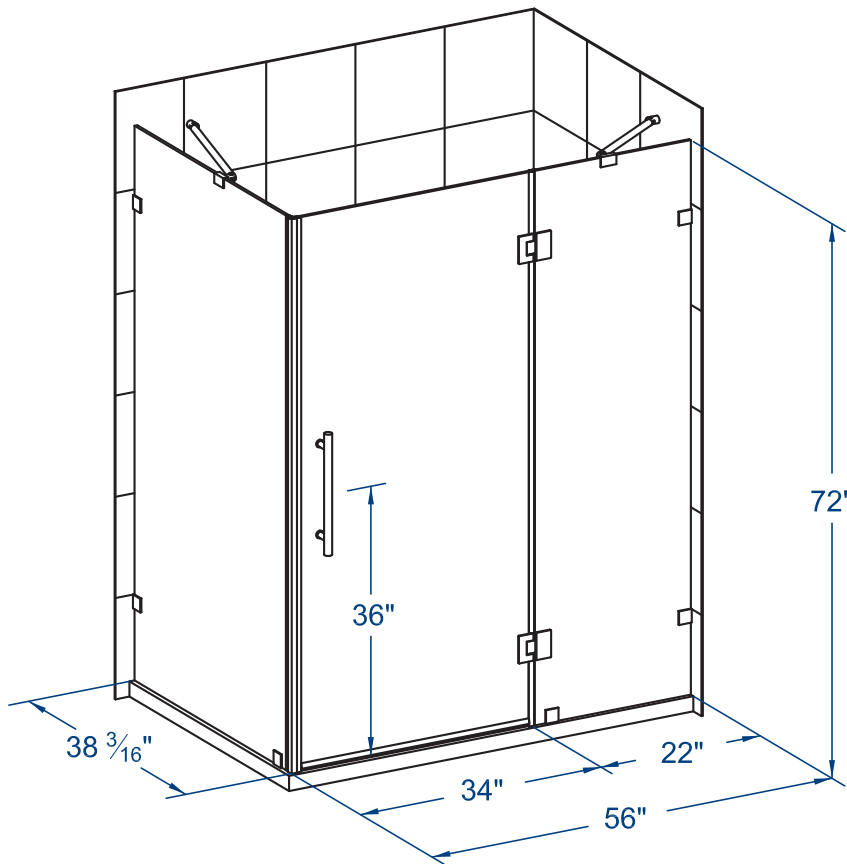

## SEN987-5638-10

**ASTON**

COMPLETELY FRAMELESS HINGED SHOWER ENCLOSURE

### FEATURES

COMPLETELY FRAMELESS

REVERSIBLE DOOR

CORNER ALCOVE

HINGED