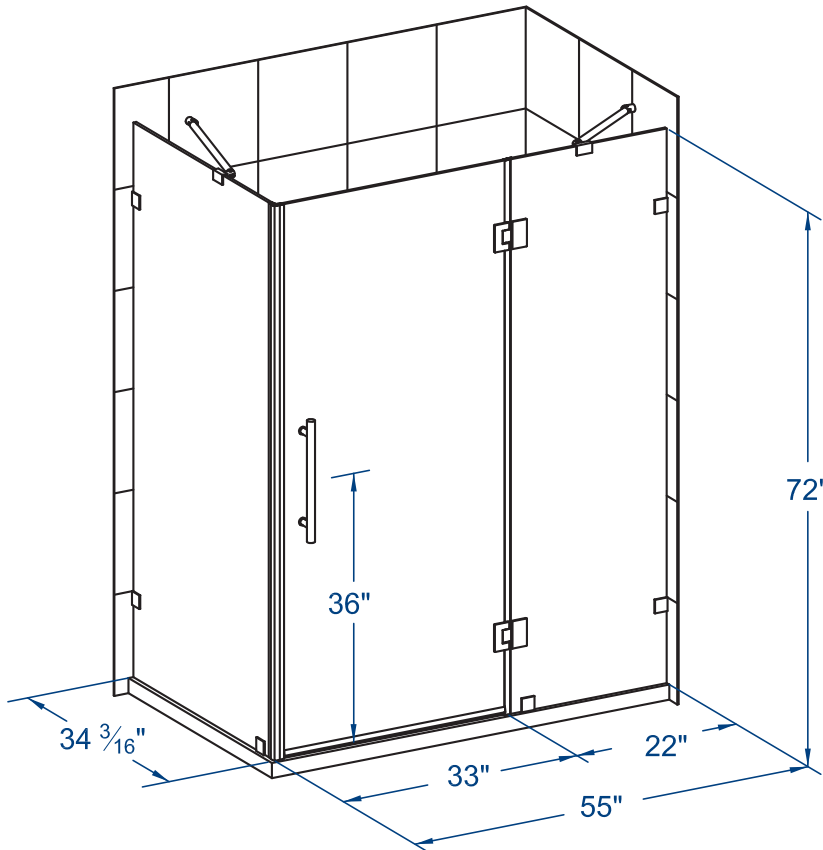

## SEN987-5534-10

**ASTON**

COMPLETELY FRAMELESS HINGED SHOWER ENCLOSURE

### FEATURES

COMPLETELY FRAMELESS

REVERSIBLE DOOR

CORNER ALCOVE

HINGED