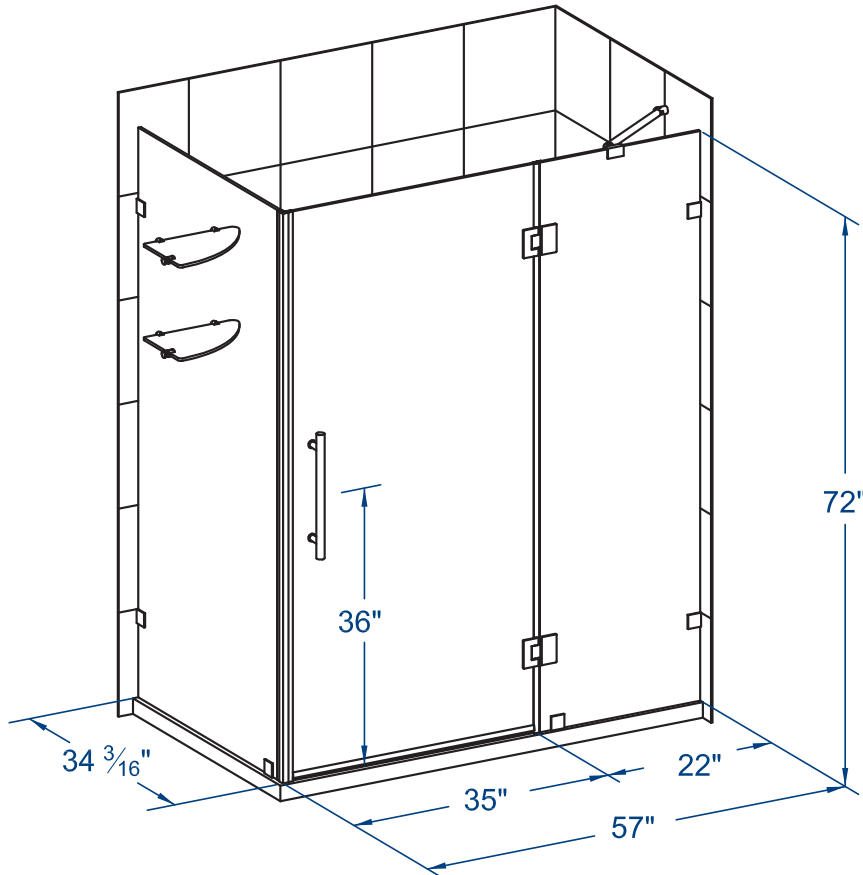

AVALUX GS

SEN992-5734-10

ASTON

COMPLETELY FRAMELESS HINGED SHOWER ENCLOSURE WITH SHELVES

FEATURES

COMPLETELY FRAMELESS

REVERSIBLE DOOR

CORNER ALCOVE

INTEGRATED SHELVING