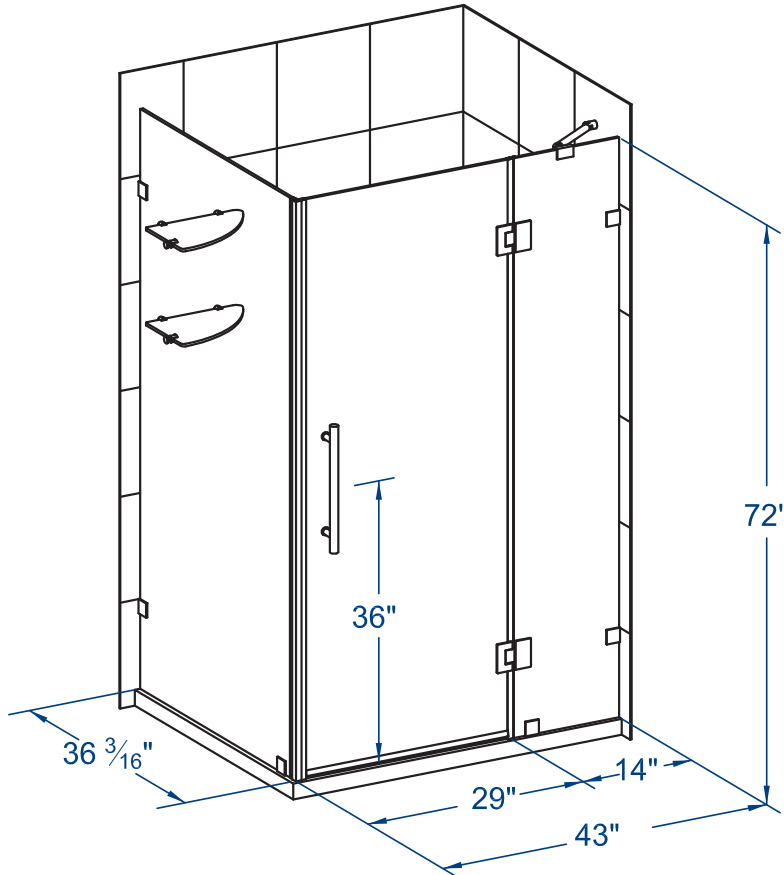

## SEN992-4336-10

**ASTON**

COMPLETELY FRAMELESS HINGED SHOWER ENCLOSURE WITH SHELVES

### FEATURES

COMPLETELY FRAMELESS

REVERSIBLE DOOR

CORNER ALCOVE

INTEGRATED SHELVING