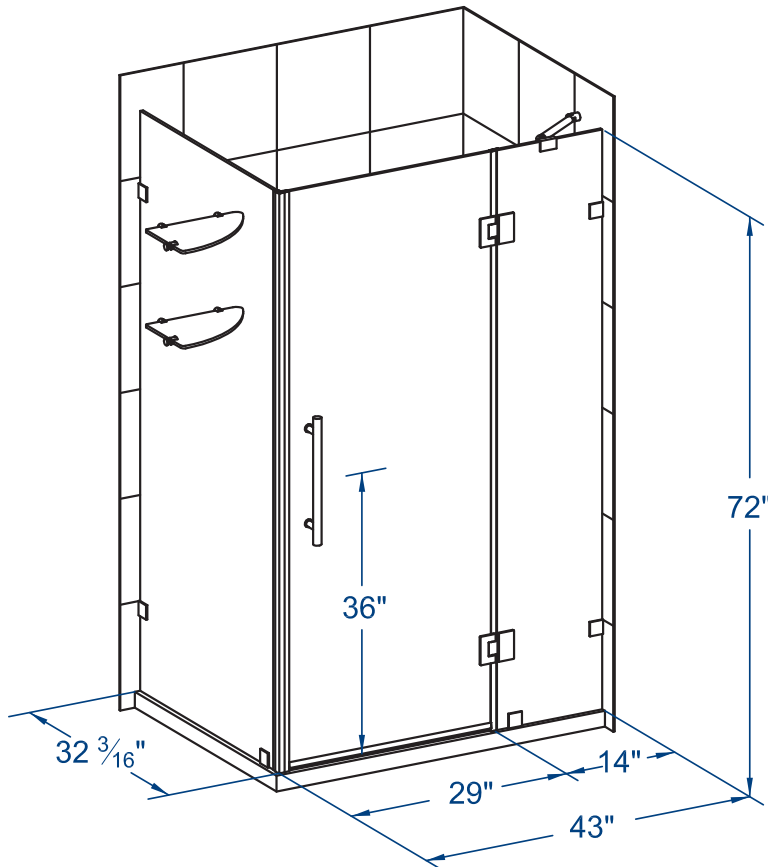

AVALUX GS

SEN992-4332-10

ASTON

COMPLETELY FRAMELESS HINGED SHOWER ENCLOSURE WITH SHELVES

FEATURES

COMPLETELY FRAMELESS

REVERSIBLE DOOR

CORNER ALCOVE