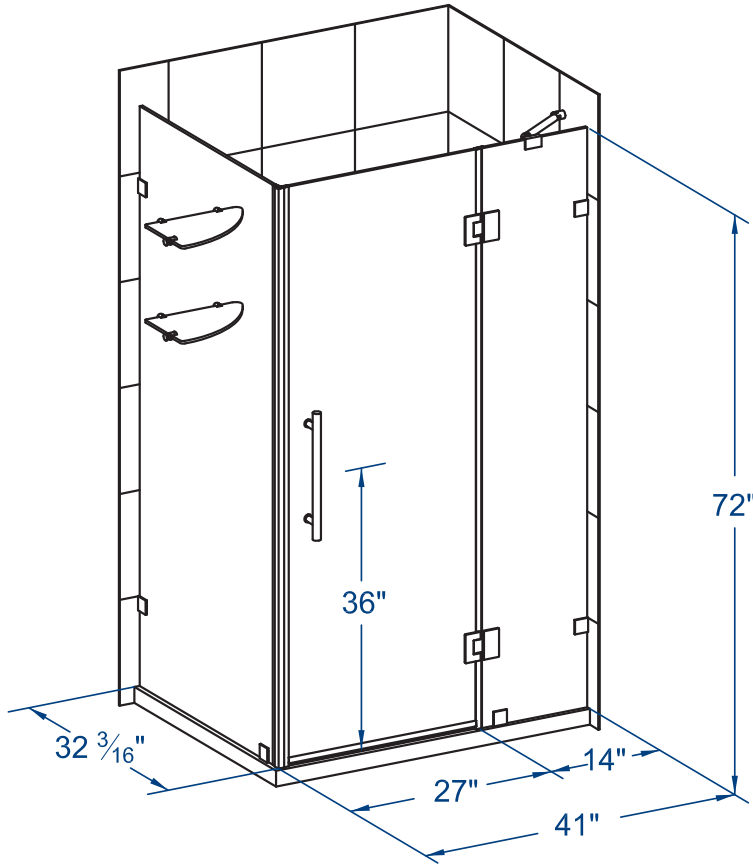

## SEN992-4132-10

**ASTON**

COMPLETELY FRAMELESS HINGED SHOWER ENCLOSURE WITH SHELVES

### FEATURES

COMPLETELY FRAMELESS

REVERSIBLE DOOR

CORNER ALCOVE

INTEGRATED SHELVING